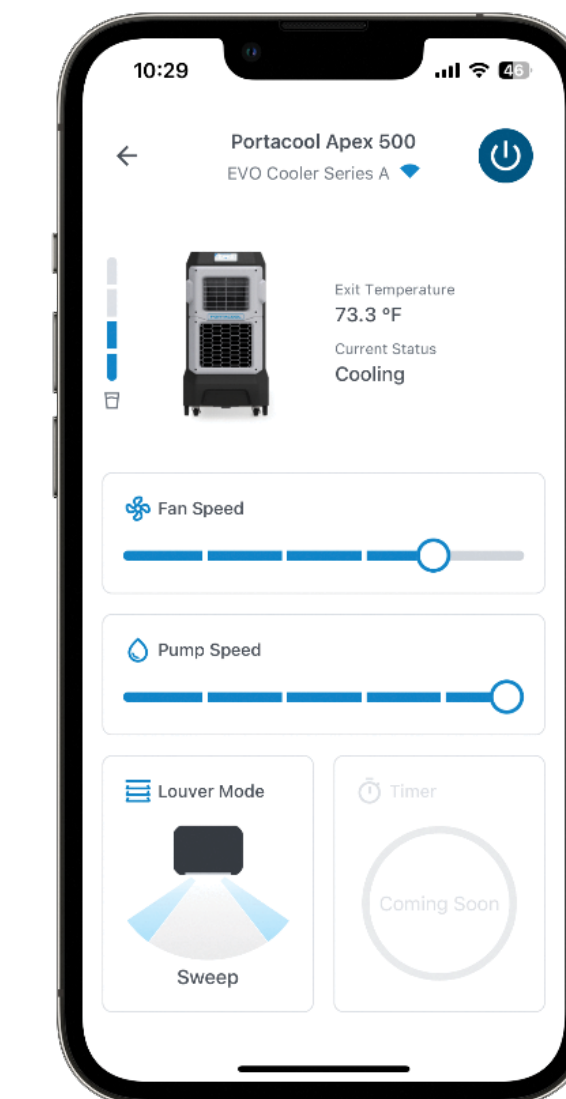

Convenience

No more manual adjustments and constant monitoring. Control your cooling system with the CoolSync™ app on your phone.

Personalized

Tailor your environment, adjust fan speed and temperature guaranteeing the ideal atmosphere.

Total Peace of Mind

Water level monitoring. Real-time updates and alerts.

Multi-Unit Control

Manage any number of units in the same app.

Efficiency & Savings

Optimize performance, monitor water levels, and cut energy costs.

INTRODUCING THE NEW **PORTACOOOL**

APEX

SERIES

THE ULTIMATE COOLING MACHINES ARE HERE!

Connectivity

Powered by Portacool CoolSync™ digital display with Wi-Fi.

Extended Cooling Reach

Our high-velocity cooler reaches up to 60 feet.