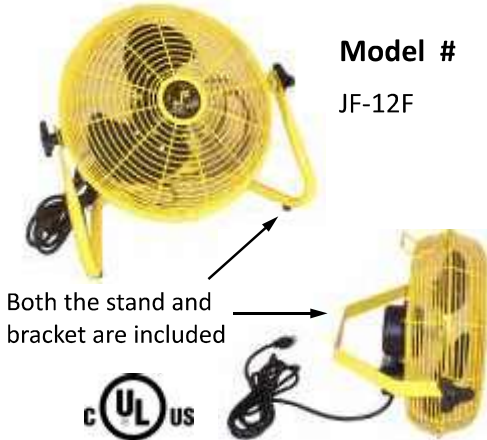

Complete Fans

Both the stand and bracket are included

Model

JF-12F

Description

12" Safety Yellow Industrial Workstation Fan

- 12" Blade
- Specifications at high speed: 2375 CFM, 44dB
- Motor is 3-speed, high efficiency (50 watts), totally enclosed, permanently lubricated
- 10' long 3-conductor power cord
- Easy cleaning, powder coated steel, quick release guards
- The model #JF-12F (12" fan) comes as a floor or tabletop mount fan. Also included in every carton is a wall or workstation bracket when overhead mounting is desired. 2-year warranty

Shipping Wt. (lbs)

12

Length: 6.5" Width: 16.25" Height: 15" Weight (LB): 12