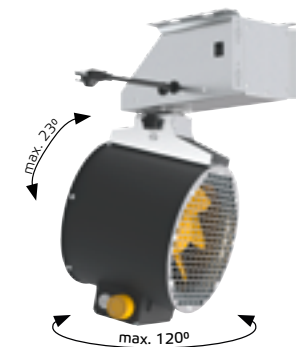

Mounting bracket Included