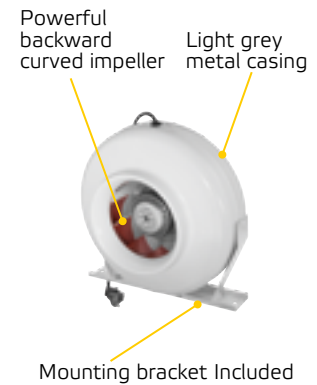

Optimus

- All in one:
- Powerful Prime Evo Fan on oscillating arm
- 120° motorized horizontal movement
- 23° vertically adjustable
- Wall or ceiling mount

Classic

- The established centrifugal fan
- High quality powder coated metal casing
- High efficiency backward curved impeller blades
- Efficient AC motors
- Incorporated mounting brackets

AC MOTORS & 3-SPEED SWITCH

Diagonal fan with three-dimensionally curved impeller blades

Robust housing made of galvanized sheet steel, plastic or aluminum

Highest aerodynamic efficiency through computer optimized impeller blades and guide vanes

Protected motor in the hub area

Mounting bracket

MOST POWERFUL EC MOTORS AC MOTORS & 3-SPEED SWITCH

Robust and attractively designed housing made of corrosion resistant plastic

Mounting bracket Included