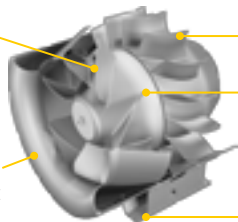

Optimus

- All in one:
- Powerful Prime Evo Fan on oscillating arm
- 120° motorized horizontal movement
- 23° vertically adjustable
- Wall or ceiling mount

Classic

- The established centrifugal fan
- High quality powder coated metal casing
- High efficiency backward curved impeller blades
- Efficient AC motors
- Incorporated mounting brackets

AC MOTORS & 3-SPEED SWITCH

Diagonal fan with three-dimensionally curved impeller blades

Robust housing made of galvanized sheet steel, plastic or aluminum

Highest aerodynamic efficiency through computer optimized impeller blades and guide vanes