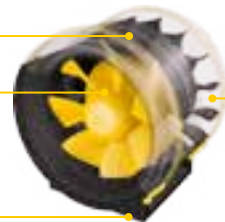

Optimus

- All in one:
- Powerful Prime Evo Fan on oscillating arm
- 120° motorized horizontal movement
- 23° vertically adjustable
- Wall or ceiling mount

Classic

- The established centrifugal fan
- High quality powder coated metal casing
- High efficiency backward curved impeller blades
- Efficient AC motors
- Incorporated mounting brackets

AC MOTORS & 3-SPEED SWITCH

Diagonal fan with three-dimensionally curved impeller blades

Robust housing made of galvanized sheet steel, plastic or aluminum

Highest aerodynamic efficiency through computer optimized impeller blades and guide vanes

Protected motor in the hub area

Mounting bracket

MOST POWERFUL EC MOTORS AC MOTORS & 3-SPEED SWITCH

Robust and attractively designed housing made of corrosion resistant plastic

Mounting bracket Included