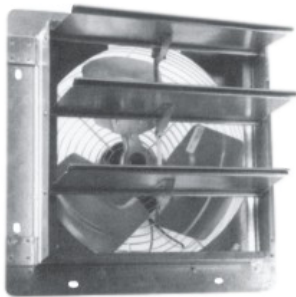

FEPRSM

AXIAL WALLMOUNT FANS - STANDARD WITH SHUTTER

- Air Volume: 30 – 3,215 cfm
- Maximum SP: 0.28" wg. @ standard air density

FEATURES & BENEFITS

- OSHA rear guard standard.
- Totally enclosed 115 volt motor.
- Built in shutter.
- Completely assembled for easy installation.
- Shutters are constructed of a galvanized frame with aluminum blades.
- Propellers from 7" to 18" are constructed of aluminum blades with plated steel center.
- 24" propellers are all galvanized.