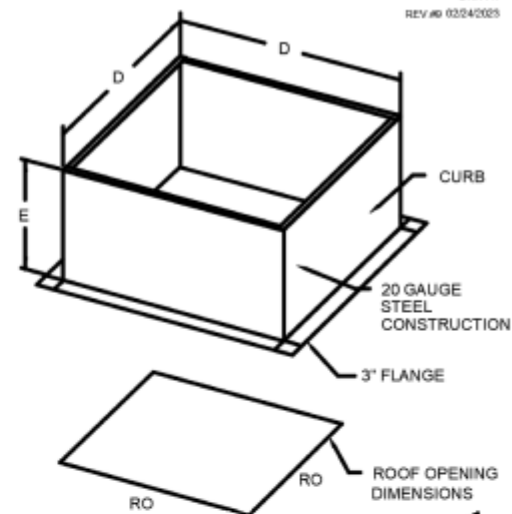

OPTIONS:

- BACKDRAFT DAMPER
- HINGED FAN
- PITCHED CURB
- INSULATED CURB

PITCHED CURBS ARE AVAILABLE FOR PITCHED ROOFS.

SPECIFY PITCH:
EXAMPLE: 7/12 PITCH = 30° SLOPE

BACKDRAFT DAMPER INSTALLATION

DRHFA DIRECT DRIVE
CENTRIFUGAL RADIAL EXHAUST FANS DIMENSIONAL DATA