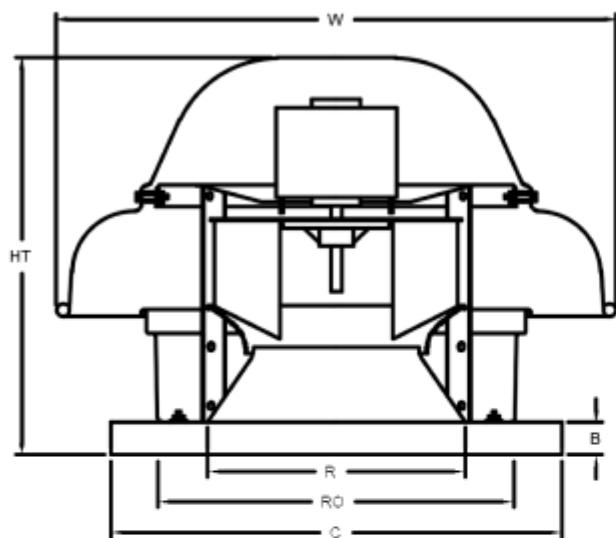

DRHFA SERIES RADIAL EXHAUST FANS

FEATURES:

- DIRECT DRIVE CONSTRUCTION (NO BELTS/PULLEYS)
- ROOF MOUNTED FANS
- UL705
- SAFETY DISCONNECT
- STANDARD BIRD SCREEN
- SPEED CONTROL
- THERMAL OVERLOAD PROTECTION (SINGLE PHASE)

OPTIONS:

- BACKDRAFT DAMPER
- HINGED FAN
- PITCHED CURB
- INSULATED CURB