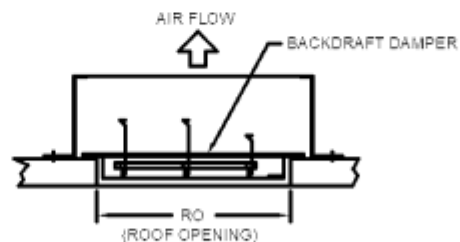

OPTIONS:

- BACKDRAFT DAMPER
- HINGED FAN
- PITCHED CURB
- INSULATED CURB

PITCHED CURBS ARE AVAILABLE FOR PITCHED ROOFS.

SPECIFY PITCH:
EXAMPLE: 7/12 PITCH = 30° SLOPE

BACKDRAFT DAMPER INSTALLATION

DRHFA DIRECT DRIVE
CENTRIFUGAL RADIAL EXHAUST FANS DIMENSIONAL DATA