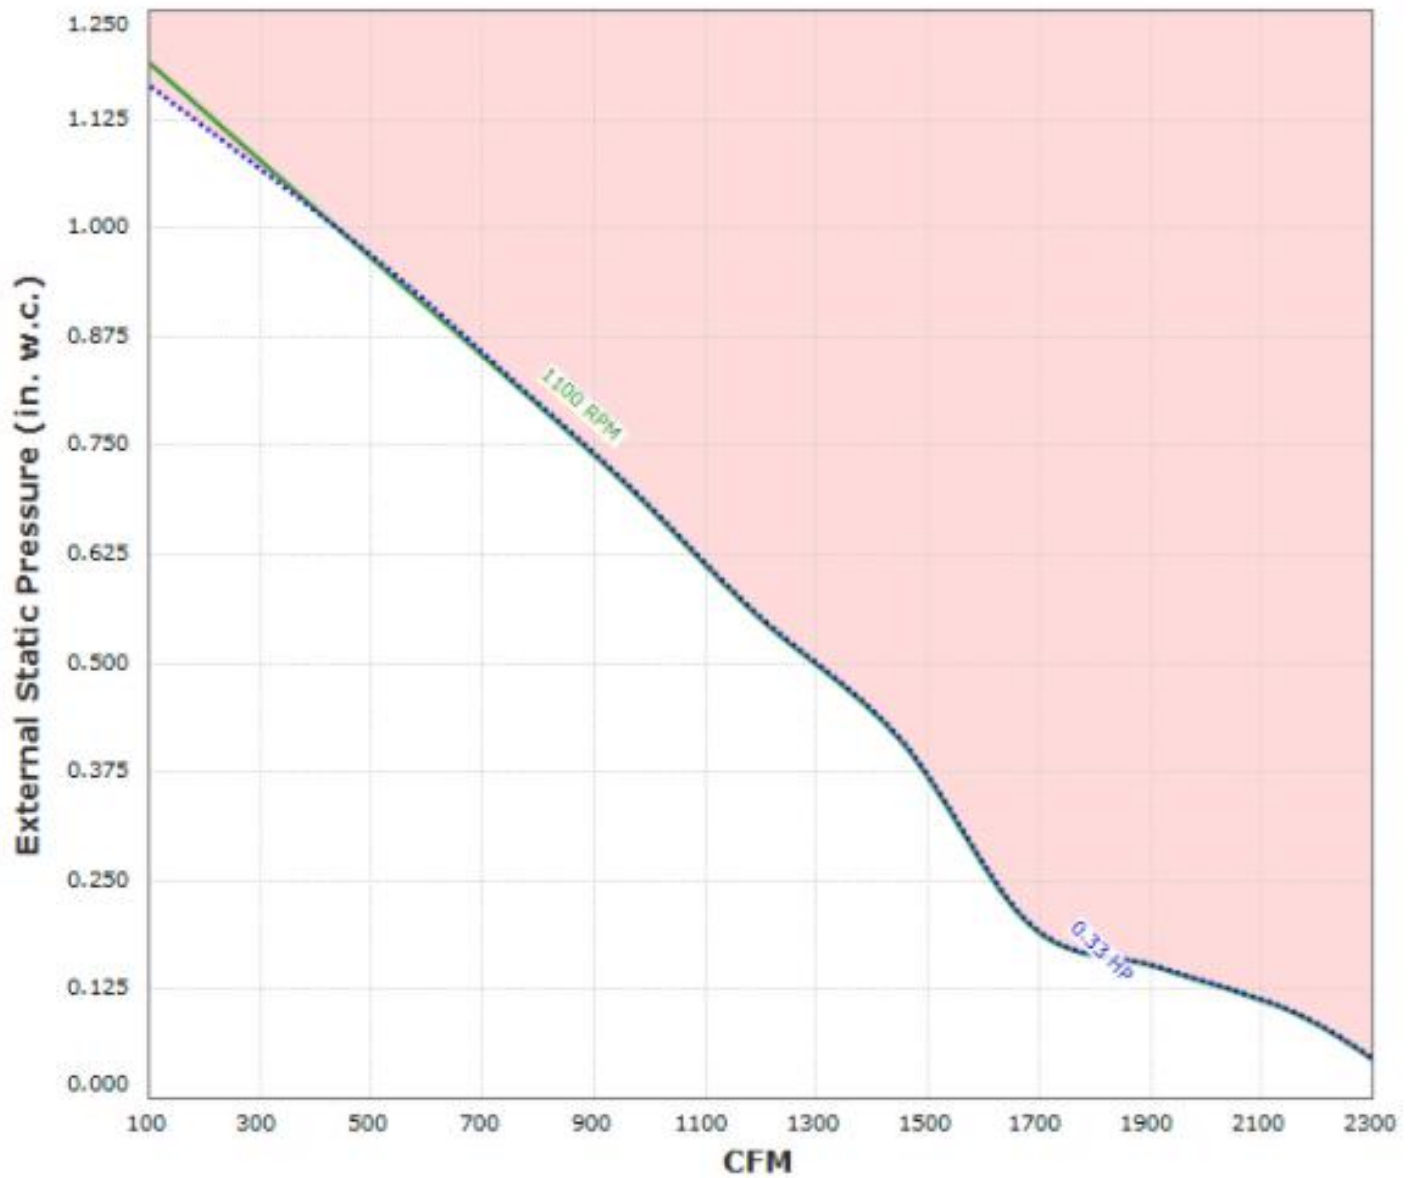

DDAR18 Performance Curve

Performance shown is certified for Installation Type A: Free inlet, Free outlet. Performance ratings do not include the effects of appurtenances in the airstream. Power rating (BHP) does not include transmission losses.