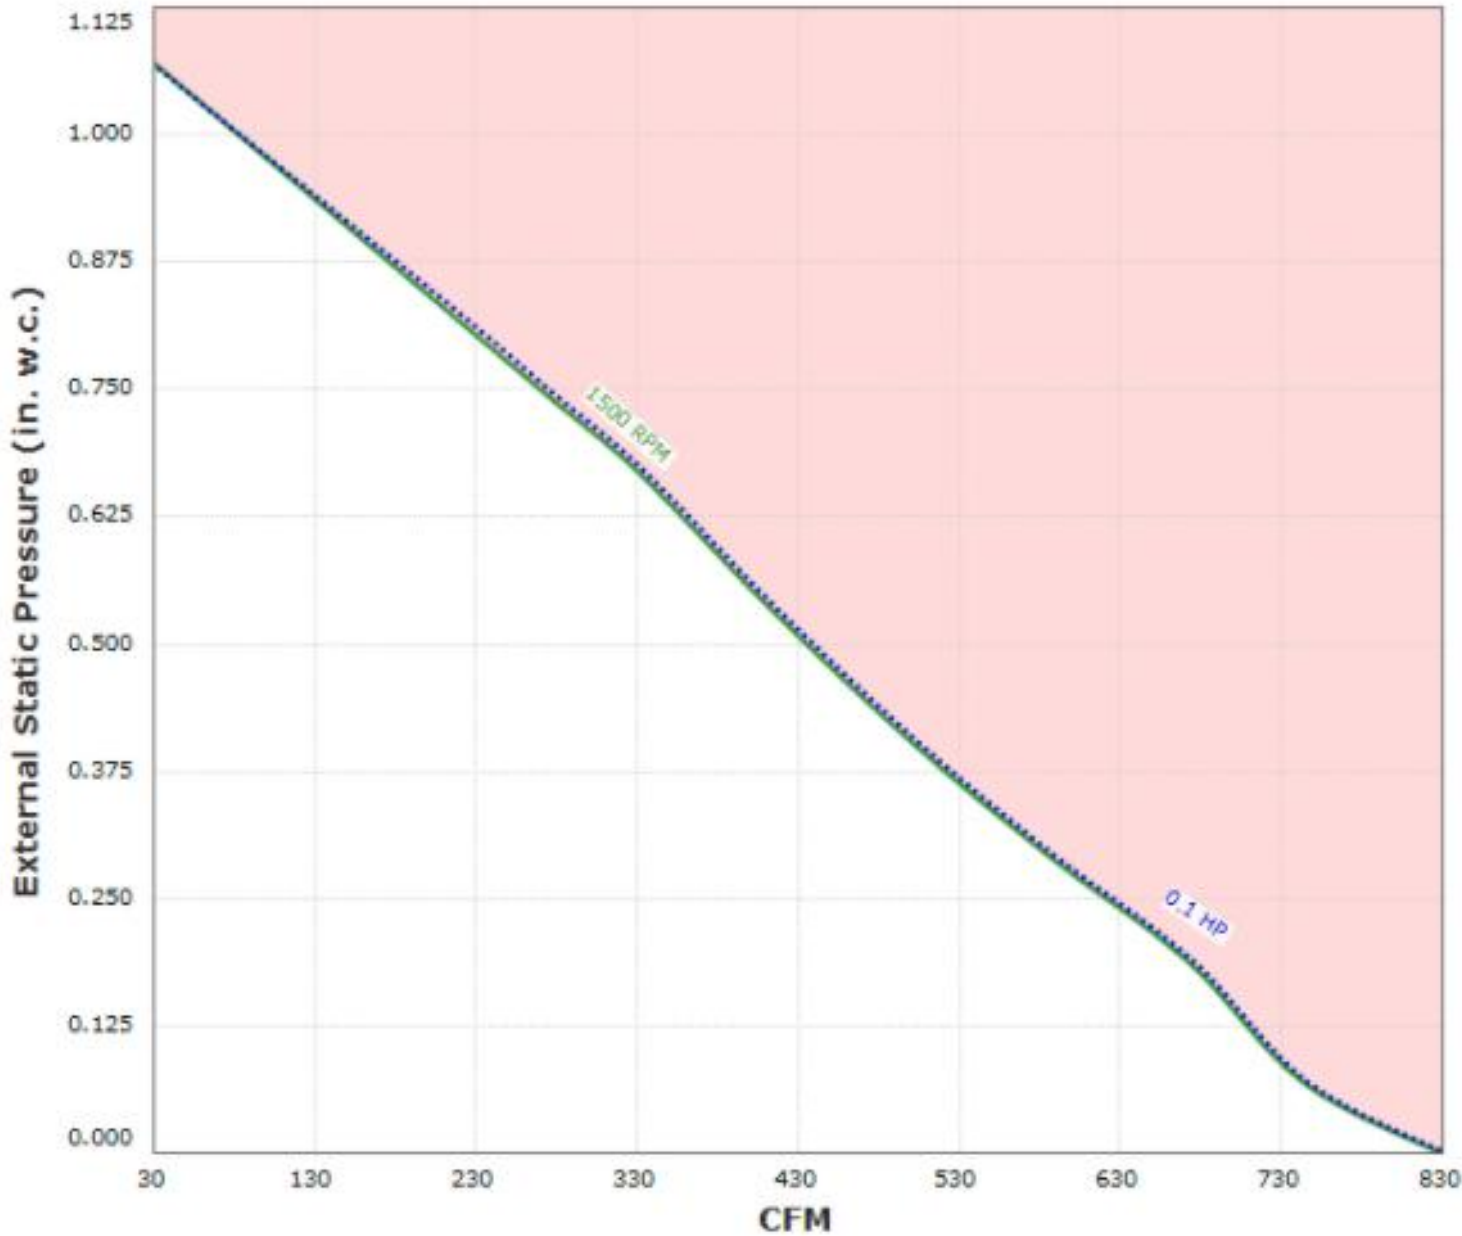

DDAR12 Performance Curve

Performance shown is certified for Installation Type A: Free inlet, Free outlet. Performance ratings do not include the effects of appurtenances in the airstream. Power rating (BHP) does not include transmission losses.