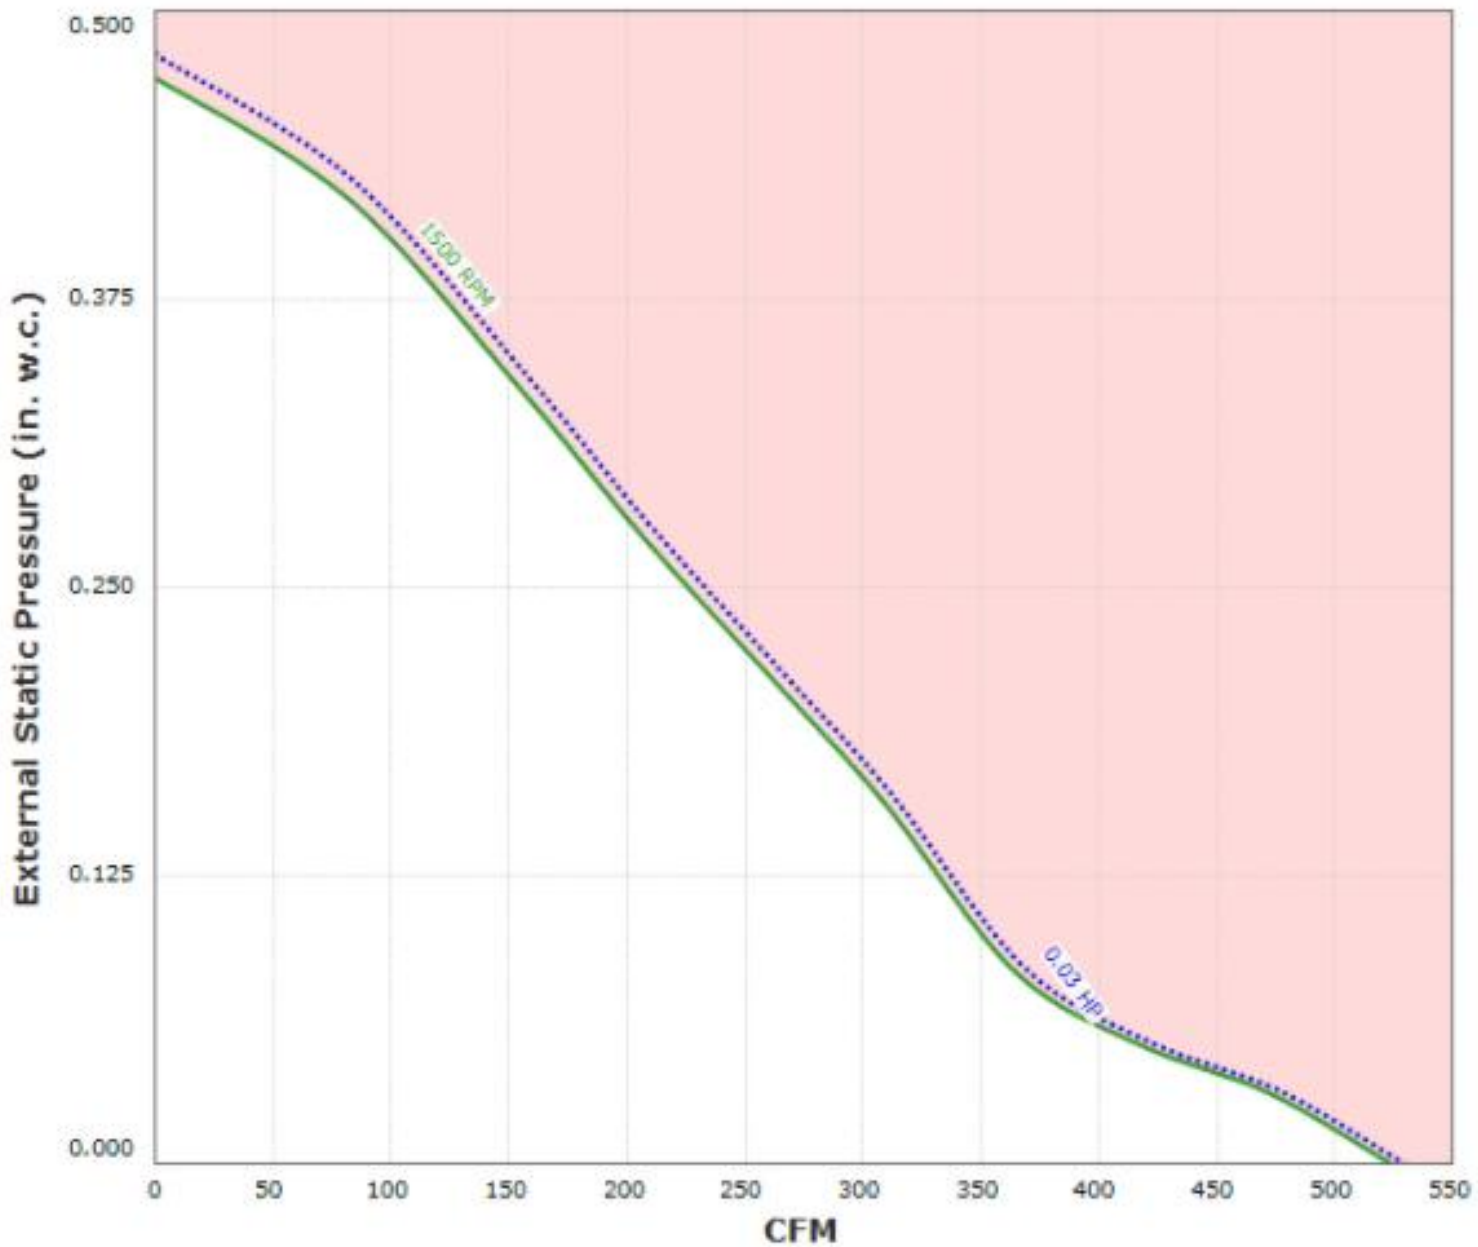

DDAR10 Performance Curve

Performance shown is certified for Installation Type A: Free inlet, Free outlet. Performance ratings do not include the effects of appurtenances in the airstream. Power rating (BHP) does not include transmission losses.