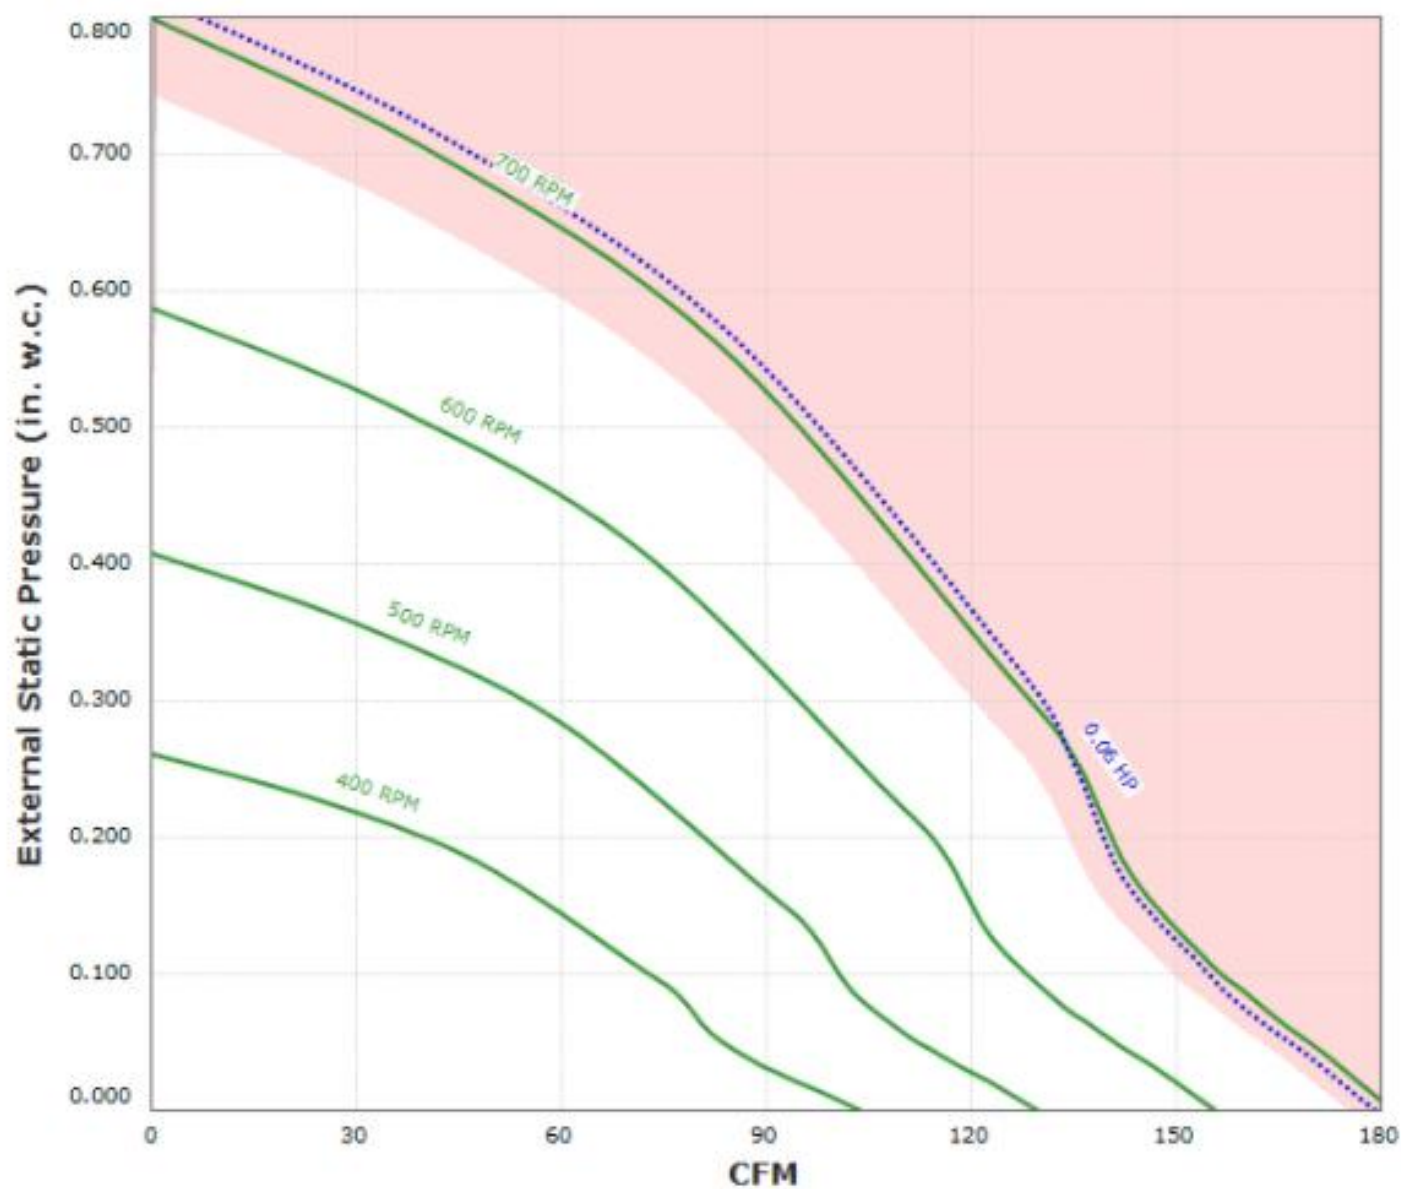

## CFA-D150-FA Performance Curve

Max Sizeable RPM = 675 RPM. Curve shown extended beyond this point for reference only.