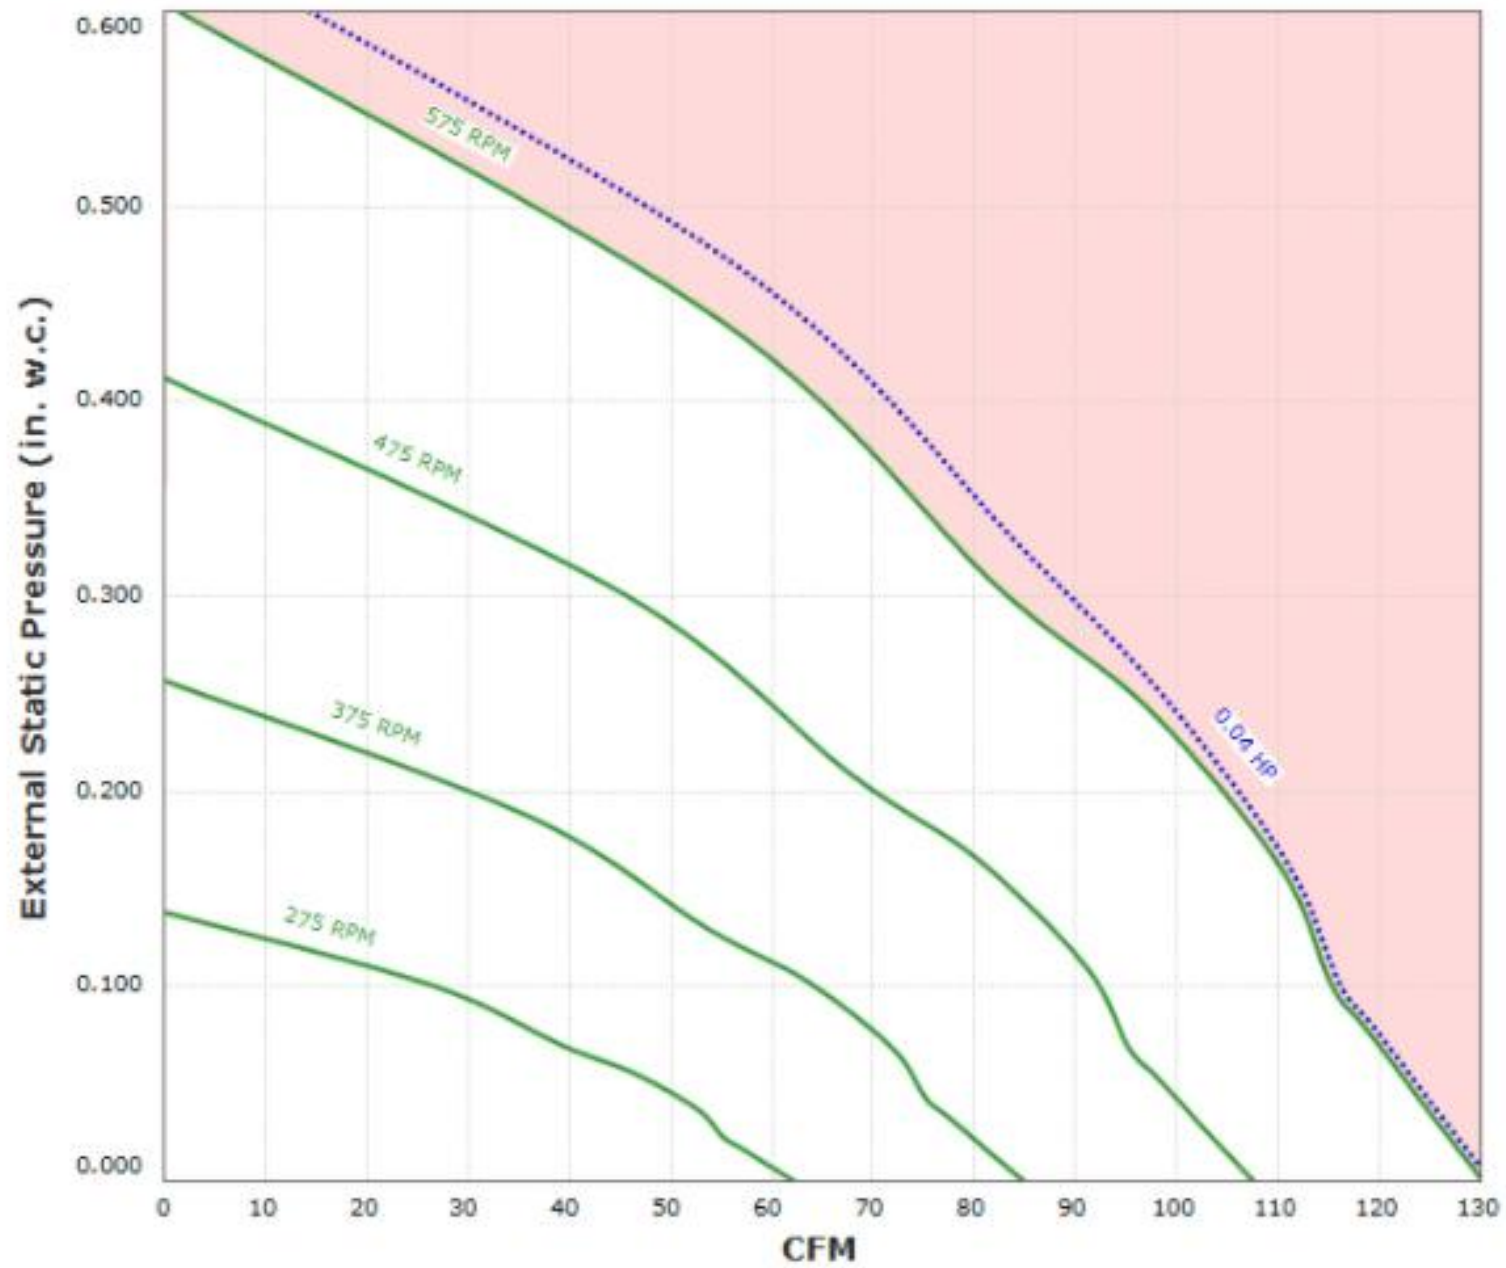

CFA-D110-FA Performance Curve

Max Sizeable RPM = 575 RPM. Curve shown extended beyond this point for reference only.