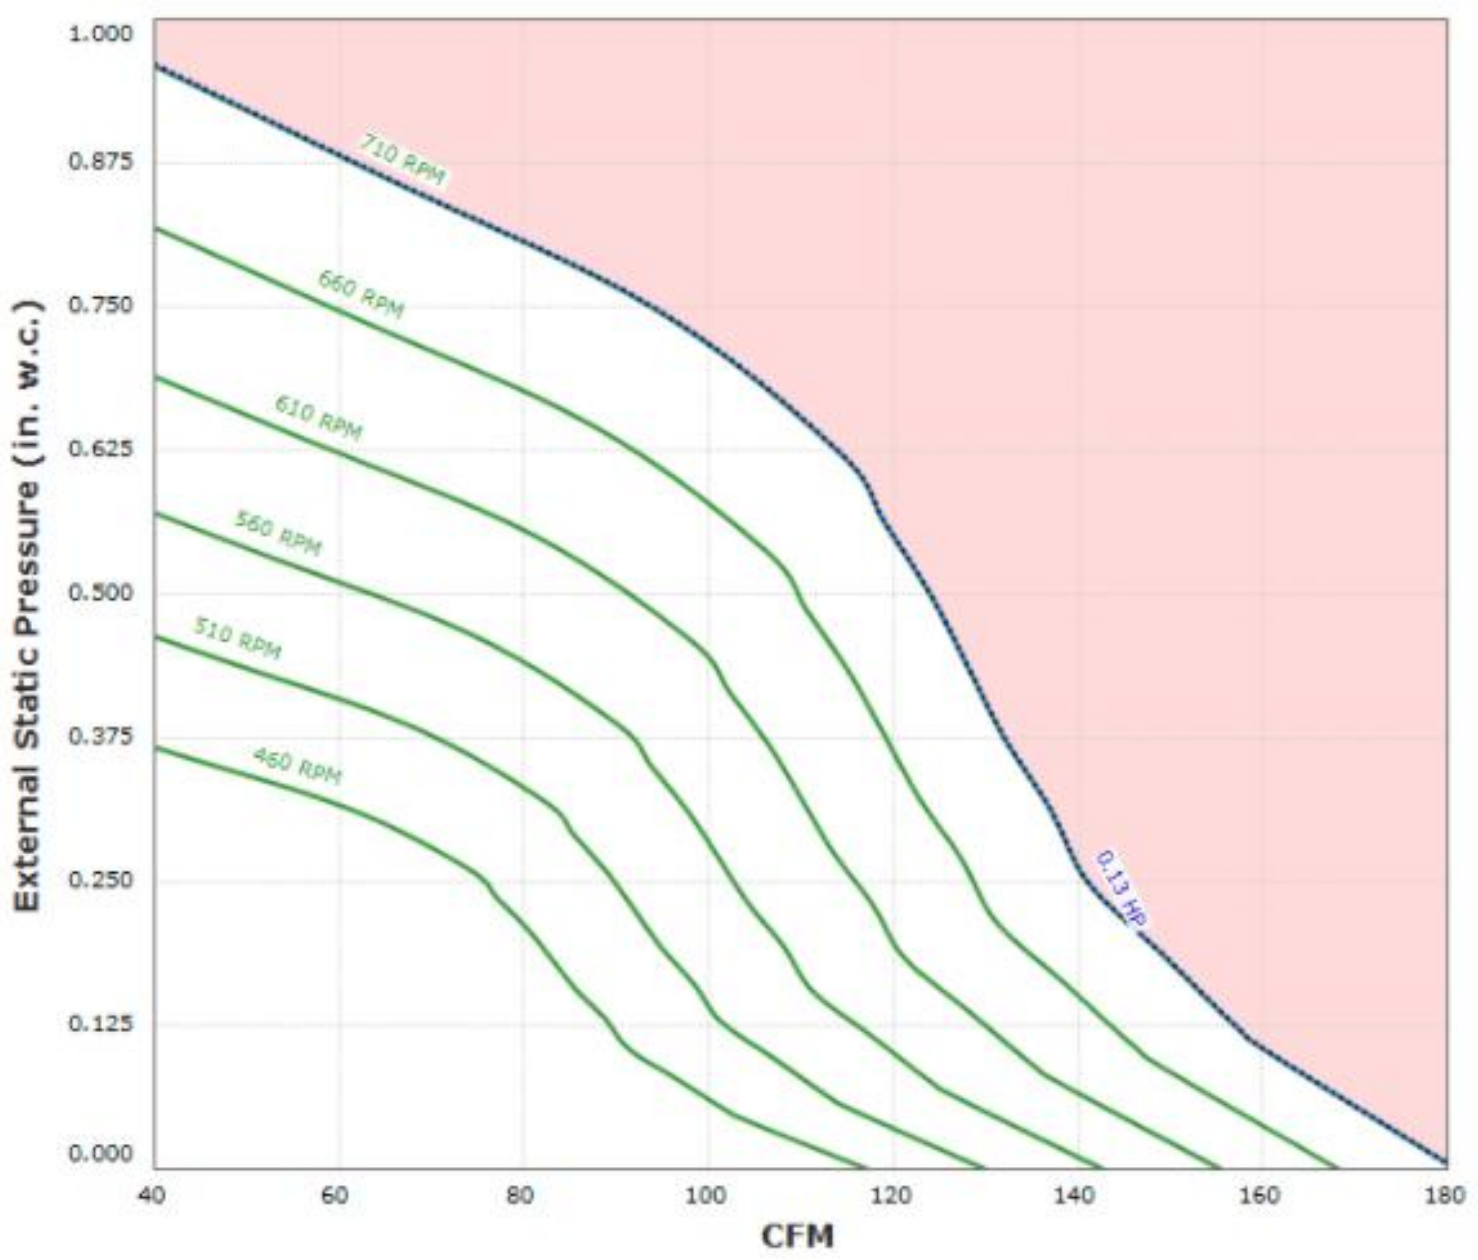

CFA 150FA Performance Curve

Max Sizeable RPM = 710 RPM. Curve shown extended beyond this point for reference only.
Motor Broan 100 W, 120V has an rpm range of 426 to 710.

Performance shown is certified for Installation Type B: Free inlet, Ducted outlet. Performance ratings include the effects of inlet grille and backdraft damper in the airstream. Speed (RPM) shown is nominal. Performance is based on actual speed of test.