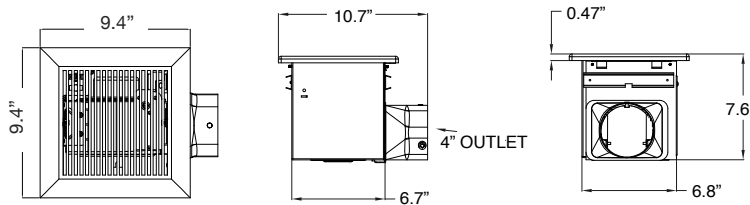

## BPT12-13H1

FOR BATHROOM SIZE UP TO 75 FT<sup>2</sup>

- 70 CFM
- 1.5 sone
- 17 Watts
- 120 V Motor
- 4" outlet
- Comes with plastic grill
- Shipping weight: 8.0 lbs.

### DIMENSIONS

## BPT18-34A-6

FOR BATHROOM SIZE UP TO 105 FT<sup>2</sup>

- 110 CFM
- 1 sone
- 31 Watts
- 120 V Motor
- 4" outlet
- Comes with plastic grill
- Shipping weight: 13.9 lbs.