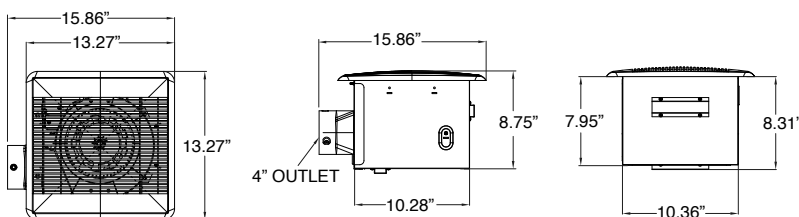

## BPT12-13H1

FOR BATHROOM SIZE UP TO 75 FT<sup>2</sup>

- 70 CFM
- 1.5 sone
- 17 Watts
- 120 V Motor
- 4" outlet
- Comes with plastic grill
- Shipping weight: 8.0 lbs.

### DIMENSIONS

## BPT18-34A-6

FOR BATHROOM SIZE UP TO 105 FT<sup>2</sup>

- 110 CFM
- 1 sone
- 31 Watts
- 120 V Motor
- 4" outlet
- Comes with plastic grill
- Shipping weight: 13.9 lbs.