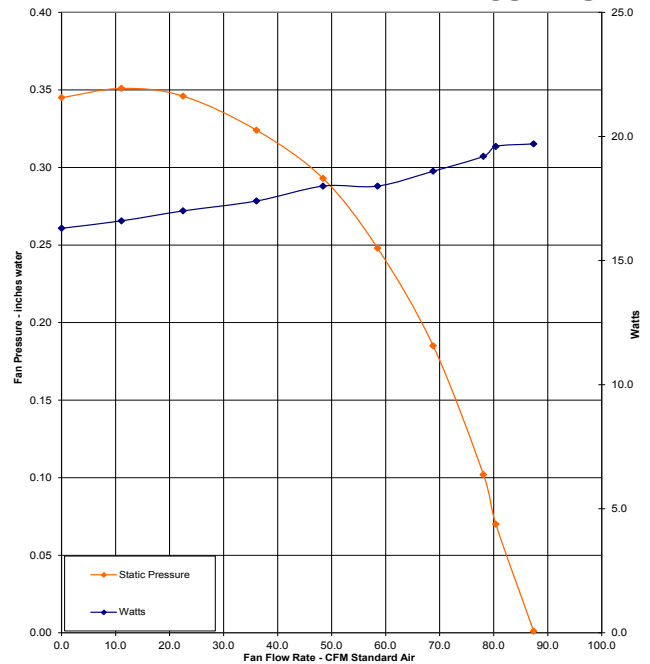

## BPT12-13H1

FOR BATHROOM SIZE UP TO 75 FT<sup>2</sup>

- 70 CFM
- 1.5 sone
- 17 Watts
- 120 V Motor
- 4" outlet
- Comes with plastic grill
- Shipping weight: 8.0 lbs.

### DIMENSIONS

### FAN CURVES