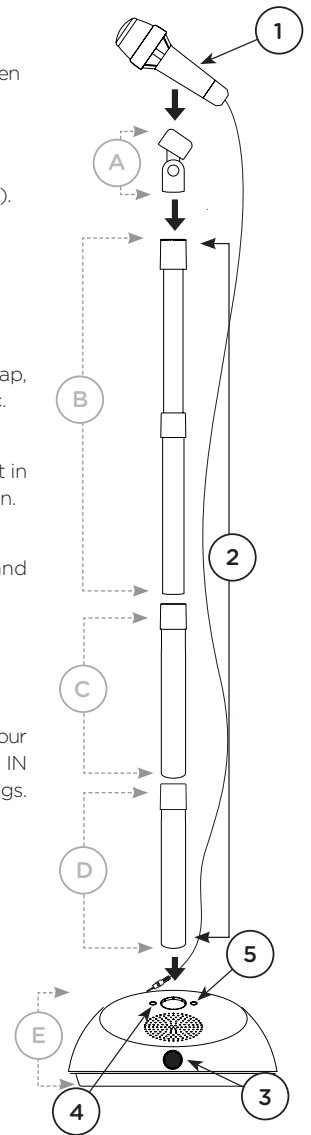

Warning!

Do not lift unit by the mic stand

Customer Assistance

Phone: 888.551.1115
Email: info@firstact.com

First Act Inc.
745 Boylston Street
Boston, MA 02116 USA
firstactdiscovery.com

No part of this publication may be reproduced in any form or by any means without the prior written permission of First Act Inc.

First Act, First Act Discovery, and the First Act Discovery logo are trademarks of First Act Inc.

Colors and specifications may vary slightly from actual product

© 2014 First Act Inc. All rights reserved.

Limited Warranty: firstactdiscovery.com/warranty

FI4177.M.EF.01