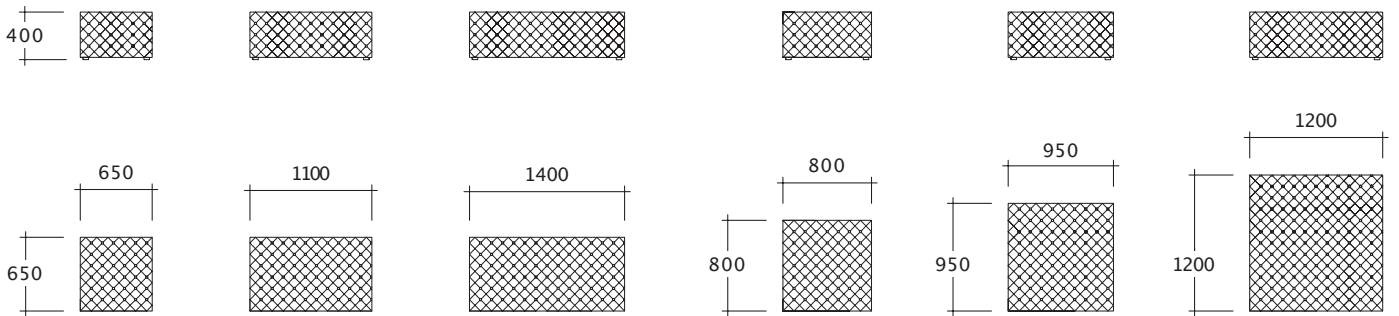

Diamond Button Ottoman

Dimensions

Specifications

Materials
Solid timber

Insert
High density
premium foam

Upholstery
Fabric, leather

Leg
Floating

Guarantee
10year structural
guarantee