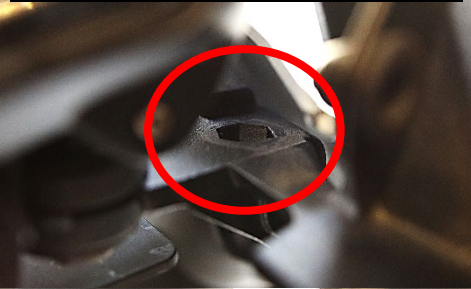

GS/GSA Lightbar (KES)

View from under Front Fender

View from above Front Fender

Location for Hex Nut Inserts