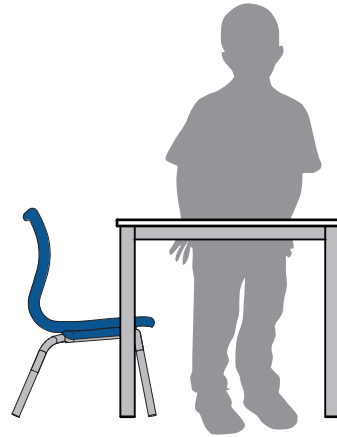

## SIZE GUIDE

**3-4 year olds**  
930-1150mm tall  
seat height: 260mm  
table height: 460mm

**4-6 year olds**  
1080-1210mm tall  
seat height: 310mm  
table height: 525mm

**6-8 year olds**  
1190-1420mm tall  
seat height: 350mm  
table height: 580mm

**8-11 year olds**  
1330-1590mm tall  
seat height: 380mm  
table height: 635mm

**11-14 year olds**  
1466-1765mm tall  
seat height: 430mm  
table height: 695mm

**14+ year olds**  
1590-1880mm tall  
seat height: 460mm  
table height: 720-750mm

**primary**  
stool height: 560mm  
bench height: 800mm

**secondary**  
stool height: 610mm  
bench height: 850mm

**senior**  
stool height: 660mm  
bench height: 900mm