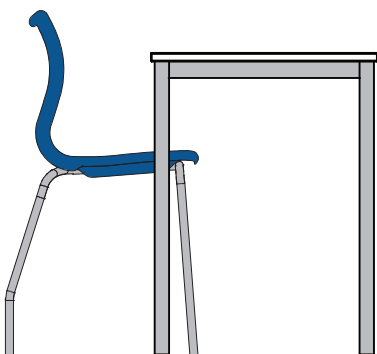

## SIZE GUIDE

**3-4 year olds**  
930-1150mm tall  
seat height: 260mm  
table height: 460mm

**4-6 year olds**  
1080-1210mm tall  
seat height: 310mm  
table height: 525mm

**6-8 year olds**  
1190-1420mm tall  
seat height: 350mm  
table height: 580mm

**8-11 year olds**  
1330-1590mm tall  
seat height: 380mm  
table height: 635mm

**11-14 year olds**  
1466-1765mm tall  
seat height: 430mm  
table height: 695mm

**14+ year olds**  
1590-1880mm tall  
seat height: 460mm  
table height: 720-750mm

**primary**  
stool height: 560mm  
bench height: 800mm

**secondary**  
stool height: 610mm  
bench height: 850mm

**senior**  
stool height: 660mm  
bench height: 900mm