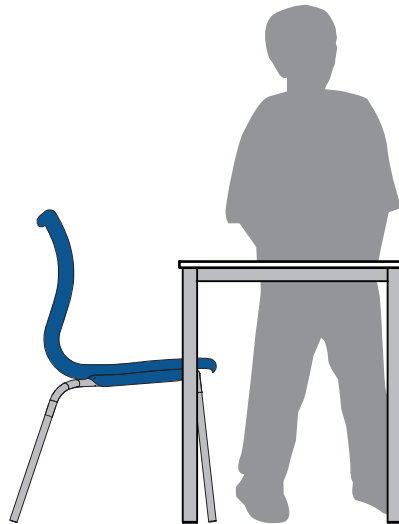

## SIZE GUIDE

**3-4 year olds**  
930-1150mm tall  
seat height: 260mm  
table height: 460mm

**4-6 year olds**  
1080-1210mm tall  
seat height: 310mm  
table height: 525mm

**6-8 year olds**  
1190-1420mm tall  
seat height: 350mm  
table height: 580mm

**8-11 year olds**  
1330-1590mm tall  
seat height: 380mm  
table height: 635mm

**11-14 year olds**  
1466-1765mm tall  
seat height: 430mm  
table height: 695mm

**14+ year olds**  
1590-1880mm tall  
seat height: 460mm  
table height: 720-750mm

**primary**  
stool height: 560mm  
bench height: 800mm

**secondary**  
stool height: 610mm  
bench height: 850mm

**senior**  
stool height: 660mm  
bench height: 900mm