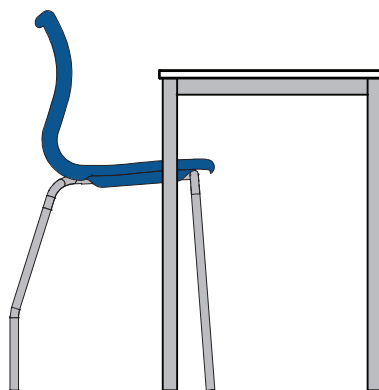

## SIZE GUIDE

**3-4 year olds**  
930-1150mm tall  
seat height: 260mm  
table height: 460mm

**4-6 year olds**  
1080-1210mm tall  
seat height: 310mm  
table height: 525mm

**6-8 year olds**  
1190-1420mm tall  
seat height: 350mm  
table height: 580mm

**8-11 year olds**  
1330-1590mm tall  
seat height: 380mm  
table height: 635mm

**11-14 year olds**  
1466-1765mm tall  
seat height: 430mm  
table height: 695mm

**14+ year olds**  
1590-1880mm tall  
seat height: 460mm  
table height: 720-750mm

**primary**  
stool height: 560mm  
bench height: 800mm

**secondary**  
stool height: 610mm  
bench height: 850mm

**senior**  
stool height: 660mm  
bench height: 900mm