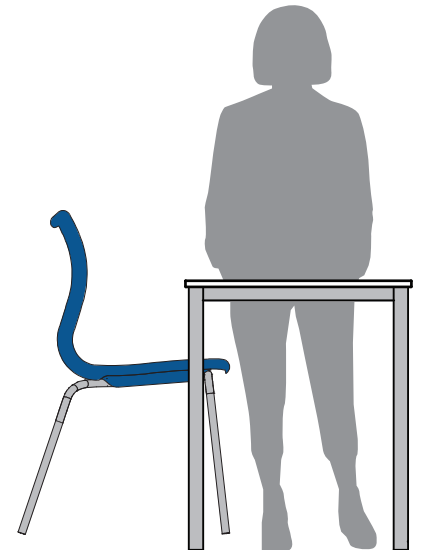

## SIZE GUIDE

**3-4 year olds**  
930-1150mm tall  
seat height: 260mm  
table height: 460mm

**4-6 year olds**  
1080-1210mm tall  
seat height: 310mm  
table height: 525mm

**6-8 year olds**  
1190-1420mm tall  
seat height: 350mm  
table height: 580mm

**8-11 year olds**  
1330-1590mm tall  
seat height: 380mm  
table height: 635mm

**11-14 year olds**  
1466-1765mm tall  
seat height: 430mm  
table height: 695mm

**14+ year olds**  
1590-1880mm tall  
seat height: 460mm  
table height: 720-750mm

**primary**  
stool height: 560mm  
bench height: 800mm

**secondary**  
stool height: 610mm  
bench height: 850mm

**senior**  
stool height: 660mm  
bench height: 900mm