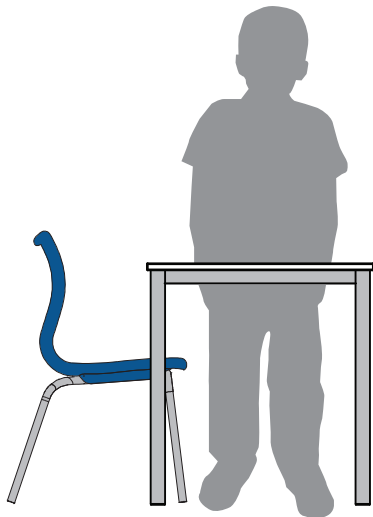

## SIZE GUIDE

**3-4 year olds**  
930-1150mm tall  
seat height: 260mm  
table height: 460mm

**4-6 year olds**  
1080-1210mm tall  
seat height: 310mm  
table height: 525mm

**6-8 year olds**  
1190-1420mm tall  
seat height: 350mm  
table height: 580mm

**8-11 year olds**  
1330-1590mm tall  
seat height: 380mm  
table height: 635mm

**11-14 year olds**  
1466-1765mm tall  
seat height: 430mm  
table height: 695mm

**14+ year olds**  
1590-1880mm tall  
seat height: 460mm  
table height: 720-750mm

**primary**  
stool height: 560mm  
bench height: 800mm

**secondary**  
stool height: 610mm  
bench height: 850mm

**senior**  
stool height: 660mm  
bench height: 900mm