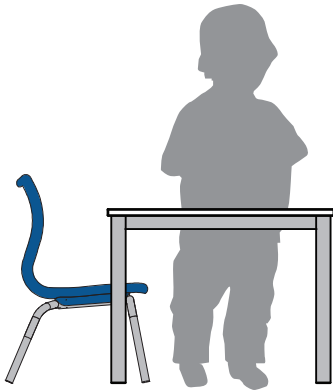

## SIZE GUIDE

**3-4 year olds**  
930-1150mm tall  
seat height: 260mm  
table height: 460mm

**4-6 year olds**  
1080-1210mm tall  
seat height: 310mm  
table height: 525mm

**6-8 year olds**  
1190-1420mm tall  
seat height: 350mm  
table height: 580mm

**8-11 year olds**  
1330-1590mm tall  
seat height: 380mm  
table height: 635mm

**11-14 year olds**  
1466-1765mm tall  
seat height: 430mm  
table height: 695mm

**14+ year olds**  
1590-1880mm tall  
seat height: 460mm  
table height: 720-750mm

**primary**  
stool height: 560mm  
bench height: 800mm

**secondary**  
stool height: 610mm  
bench height: 850mm

**senior**  
stool height: 660mm  
bench height: 900mm