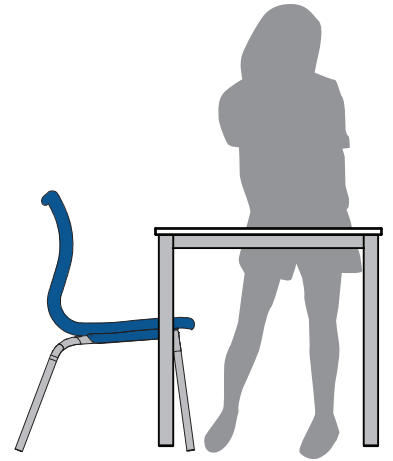

## SIZE GUIDE

**3-4 year olds**  
930-1150mm tall  
seat height: 260mm  
table height: 460mm

**4-6 year olds**  
1080-1210mm tall  
seat height: 310mm  
table height: 525mm

**6-8 year olds**  
1190-1420mm tall  
seat height: 350mm  
table height: 580mm

**8-11 year olds**  
1330-1590mm tall  
seat height: 380mm  
table height: 635mm

**11-14 year olds**  
1466-1765mm tall  
seat height: 430mm  
table height: 695mm

**14+ year olds**  
1590-1880mm tall  
seat height: 460mm  
table height: 720-750mm

**primary**  
stool height: 560mm  
bench height: 800mm

**secondary**  
stool height: 610mm  
bench height: 850mm

**senior**  
stool height: 660mm  
bench height: 900mm