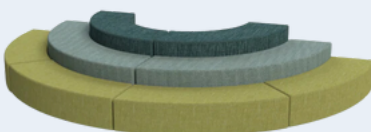

### Features

- Tiered Seating
- 5 Sizes available to continue the swell in any configuration
- 3x Tiers
- Velcro Tabs available to keep tiers together

#### 90° Concave Set

#### 90° Convex Set

#### 180° Convex Set

Individual Dimensions			
Style	Width	Deep	Height
Small Swell Low	1550 mm	460 mm	300 mm
Small Swell High	1550 mm	460 mm	600 mm
Medium Swell	2240 mm	460 mm	450 mm
Large Swell Low	2910 mm	460 mm	300 mm
Large Swell High	2910 mm	460 mm	600 mm