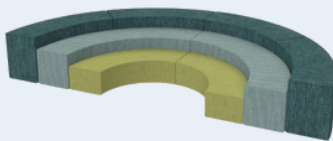

### Features

- Tiered Seating
- 5 Sizes available to continue the swell in any configuration
- 3x Tiers
- Velcro Tabs available to keep tiers together

#### 90° Concave Set

#### 90° Convex Set

#### 180° Convex Set

Individual Dimensions			
Style	Width	Deep	Height
Small Swell Low	1550 mm	460 mm	300 mm
Small Swell High	1550 mm	460 mm	600 mm
Medium Swell	2240 mm	460 mm	450 mm
Large Swell Low	2910 mm	460 mm	300 mm
Large Swell High	2910 mm	460 mm	600 mm