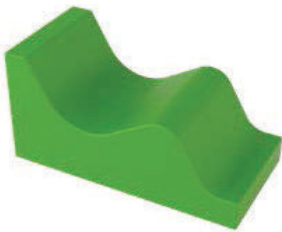

SOFT FURNISHINGS | SOFT PLAY

Children will have a lot of fun with these geometric shapes. Each shape's edge invites another shape to nestle encouraging interactive play among the soft shapes. The warm natural colours help children to relax and concentrate. Made of high-density foam covered with leather. Easy to clean with soapy water. Recommended for ages between 2 and 3 years

AVAILABLE COLOURS:

- | | | | | | | |
|---|---|---|---|---|--|---|
|  |  |  |  |  |  |  |
| BEIGE | LIGHT BLUE | GREEN | YELLOW | ORANGE | RED | BROWN |

SEMI-CIRCULAR MAT

DIMENSIONS (mm)	PRICE
1000dia x 500d x 125h	\$282

SLIDE

DIMENSIONS (mm)	PRICE
1000w x 500d x 500h	\$548

LADDER

DIMENSIONS (mm)	PRICE
1000w x 500d x 500h	\$548* In Stock

GENTLE WAVE

DIMENSIONS (mm)	PRICE
1000w x 500d x 500h	\$548

TWO WAVES

DIMENSIONS (mm)	PRICE
1000w x 500d x 500h	\$548

SQUARE

DIMENSIONS (mm)	PRICE
500w x 500d x 500h	\$257

QUADRANT CORNER

DIMENSIONS (mm)	PRICE
500w x 500d x 250h	\$156