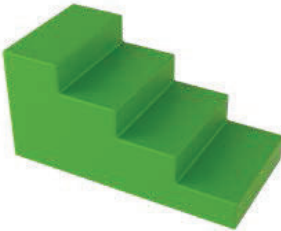

SOFT FURNISHINGS | SOFT PLAY

Children will have a lot of fun with these geometric shapes. Each shape's edge invites another shape to nestle encouraging interactive play among the soft shapes. The warm natural colours help children to relax and concentrate. Made of high-density foam covered with leather. Easy to clean with soapy water. Recommended for ages between 2 and 3 years

AVAILABLE COLOURS:

- | | | | | | | |
|---|---|---|---|---|--|---|
|  |  |  |  |  |  |  |
| BEIGE | LIGHT BLUE | GREEN | YELLOW | ORANGE | RED | BROWN |

SEMI-CIRCULAR MAT

DIMENSIONS (mm)	PRICE
1000dia x 500d x 125h	\$282

SLIDE

DIMENSIONS (mm)	PRICE
1000w x 500d x 500h	\$548

LADDER

DIMENSIONS (mm)	PRICE
1000w x 500d x 500h	\$548* In Stock

GENTLE WAVE

DIMENSIONS (mm)	PRICE
1000w x 500d x 500h	\$548

TWO WAVES

DIMENSIONS (mm)	PRICE
1000w x 500d x 500h	\$548