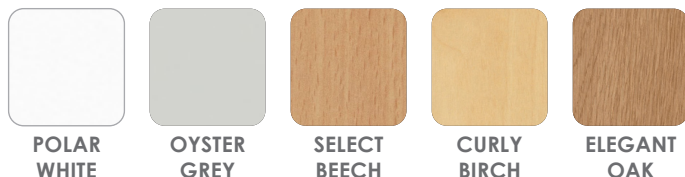

PEBBLE TABLE | Specifications

SIZE	TOP SIZE	OVERALL HEIGHT
SMALL	800x800mm	450mm or 720mm
LARGE	1000x1000mm	450mm or 720mm

DETAILS

Standard Finishes: 25mm E0 Laminate Top with 2mm ABS Edge, Powder Coat Steel Frame | Nylon Feet Inserts | Coffee Table Size or Meeting Table Size Available | Square or Round Leg Available | Disc Base Available | Mobile Option Available (4x Lockable Castors) | *Various Fixed Heights Available | Custom Size Available | 10 Year Warranty | Made in Australia

TOP COLOUR (standard)

POLAR
WHITE

OYSTER
GREY

SELECT
BEECH

CURLY
BIRCH

ELEGANT
OAK

*EXTENDED RANGE OF TOP COLOURS AVAILABLE

FRAME COLOUR (standard)

SILVER PEARL

WHITE

CUSTOM

ABS EDGE COLOUR (popular)

POLAR
WHITE

OYSTER
GREY

SELECT
BEECH

CURLY
BIRCH

ELEGANT
OAK

OLYMPIA
BLUE

JUICY

MANDARIN

PILLARBOX

*MATCHING OR CONTRAST ABS EDGING AVAILABLE IN ANY LAMINEX COMMERCIAL COLOUR/ WOODGRAIN AS STANDARD