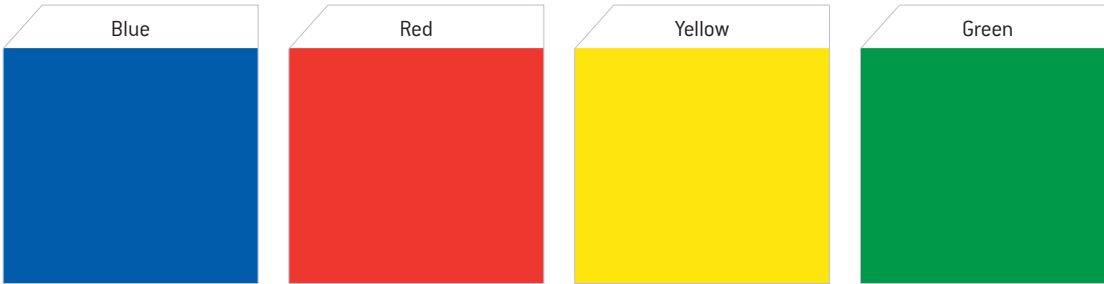

### EDUCATIONAL TRAYS – STANDARD

### EDUCATIONAL TRAYS – PREMIUM

Note that some premium colours are not available in T3 (Extra Deep) or T4 (Jumbo) tray, please check at time of ordering

**A3 TRAYS – STANDARD**

**A3 TRAYS – PREMIUM**

**FLEXI STACK™ – MELAMINE TOP**