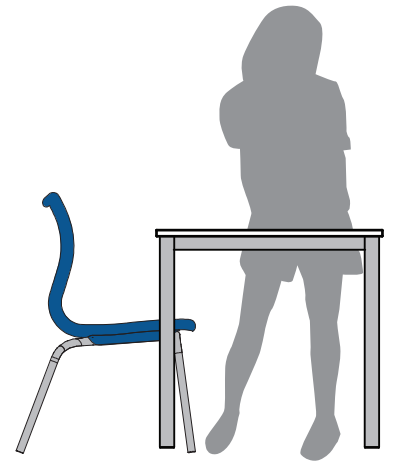

SIZE GUIDE

Pre-K
3-4 year olds
930-1150mm tall
seat height: 260mm
table height: 460mm

Kindergarten - Year 1
4-6 year olds
1080-1210mm tall
seat height: 310mm
table height: 525mm

Year 1- Year 2
6-8 year olds
1190-1420mm tall
seat height: 350mm
table height: 580mm

Year 3 - Year 6
8-11 year olds
1330-1590mm tall
seat height: 380mm
table height: 635mm

Year 7 - Year 8
11-14 year olds
1466-1765mm tall
seat height: 430mm
table height: 695mm

Year 9 - Adult
14+ year olds
1590-1880mm tall
seat height: 460mm
table height: 720-750mm

Year 3 - Year 5
stool height: 560mm
bench height: 800mm

Year 6 - Year 8
stool height: 610mm
bench height: 850mm

Year 9 - Adult
stool height: 660mm
bench height: 900mm