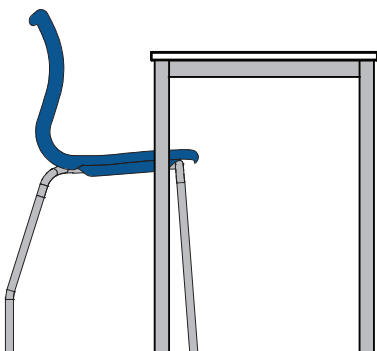

SIZE GUIDE

Pre-K
3-4 year olds
930-1150mm tall
seat height: 260mm
table height: 460mm

Kindergarten - Year 1
4-6 year olds
1080-1210mm tall
seat height: 310mm
table height: 525mm

Year 1- Year 2
6-8 year olds
1190-1420mm tall
seat height: 350mm
table height: 580mm

Year 3 - Year 6
8-11 year olds
1330-1590mm tall
seat height: 380mm
table height: 635mm

Year 7 - Year 8
11-14 year olds
1466-1765mm tall
seat height: 430mm
table height: 695mm

Year 9 - Adult
14+ year olds
1590-1880mm tall
seat height: 460mm
table height: 720-750mm

Year 3 - Year 5
stool height: 560mm
bench height: 800mm

Year 6 - Year 8
stool height: 610mm
bench height: 850mm

Year 9 - Adult
stool height: 660mm
bench height: 900mm