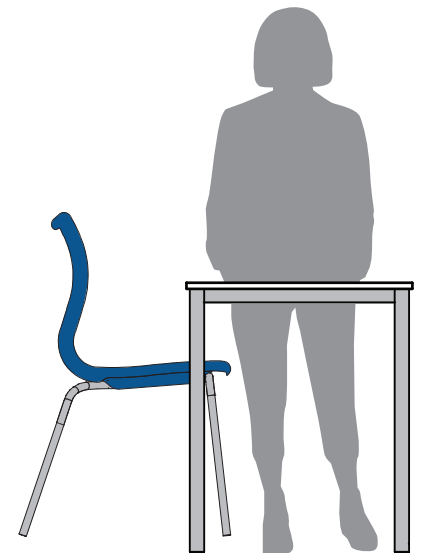

SIZE GUIDE

Pre-K
3-4 year olds
930-1150mm tall
seat height: 260mm
table height: 460mm

Kindergarten - Year 1
4-6 year olds
1080-1210mm tall
seat height: 310mm
table height: 525mm

Year 1- Year 2
6-8 year olds
1190-1420mm tall
seat height: 350mm
table height: 580mm

Year 3 - Year 6
8-11 year olds
1330-1590mm tall
seat height: 380mm
table height: 635mm

Year 7 - Year 8
11-14 year olds
1466-1765mm tall
seat height: 430mm
table height: 695mm

Year 9 - Adult
14+ year olds
1590-1880mm tall
seat height: 460mm
table height: 720-750mm

Year 3 - Year 5
stool height: 560mm
bench height: 800mm

Year 6 - Year 8
stool height: 610mm
bench height: 850mm

Year 9 - Adult
stool height: 660mm
bench height: 900mm