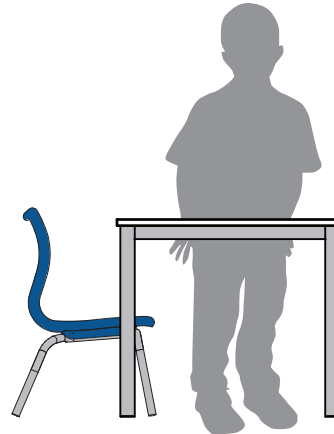

SIZE GUIDE

Pre-K
3-4 year olds
930-1150mm tall
seat height: 260mm
table height: 460mm

Kindergarten - Year 1
4-6 year olds
1080-1210mm tall
seat height: 310mm
table height: 525mm

Year 1- Year 2
6-8 year olds
1190-1420mm tall
seat height: 350mm
table height: 580mm

Year 3 - Year 6
8-11 year olds
1330-1590mm tall
seat height: 380mm
table height: 635mm

Year 7 - Year 8
11-14 year olds
1466-1765mm tall
seat height: 430mm
table height: 695mm

Year 9 - Adult
14+ year olds
1590-1880mm tall
seat height: 460mm
table height: 720-750mm

Year 3 - Year 5
stool height: 560mm
bench height: 800mm

Year 6 - Year 8
stool height: 610mm
bench height: 850mm

Year 9 - Adult
stool height: 660mm
bench height: 900mm