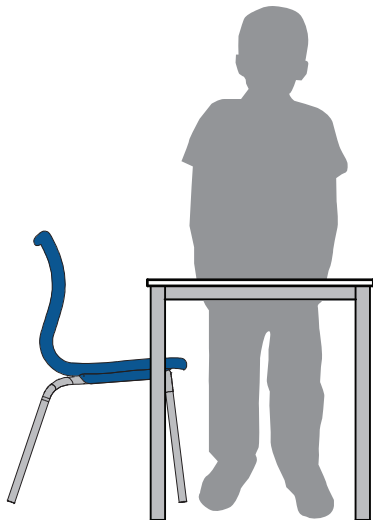

SIZE GUIDE

Pre-K
3-4 year olds
930-1150mm tall
seat height: 260mm
table height: 460mm

Kindergarten - Year 1
4-6 year olds
1080-1210mm tall
seat height: 310mm
table height: 525mm

Year 1- Year 2
6-8 year olds
1190-1420mm tall
seat height: 350mm
table height: 580mm

Year 3 - Year 6
8-11 year olds
1330-1590mm tall
seat height: 380mm
table height: 635mm

Year 7 - Year 8
11-14 year olds
1466-1765mm tall
seat height: 430mm
table height: 695mm

Year 9 - Adult
14+ year olds
1590-1880mm tall
seat height: 460mm
table height: 720-750mm

Year 3 - Year 5
stool height: 560mm
bench height: 800mm

Year 6 - Year 8
stool height: 610mm
bench height: 850mm

Year 9 - Adult
stool height: 660mm
bench height: 900mm