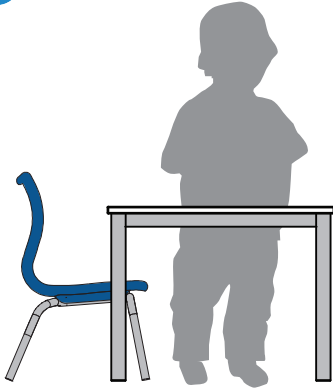

SIZE GUIDE

Pre-K
3-4 year olds
930-1150mm tall
seat height: 260mm
table height: 460mm

Kindergarten - Year 1
4-6 year olds
1080-1210mm tall
seat height: 310mm
table height: 525mm

Year 1- Year 2
6-8 year olds
1190-1420mm tall
seat height: 350mm
table height: 580mm

Year 3 - Year 6
8-11 year olds
1330-1590mm tall
seat height: 380mm
table height: 635mm

Year 7 - Year 8
11-14 year olds
1466-1765mm tall
seat height: 430mm
table height: 695mm

Year 9 - Adult
14+ year olds
1590-1880mm tall
seat height: 460mm
table height: 720-750mm

Year 3 - Year 5
stool height: 560mm
bench height: 800mm

Year 6 - Year 8
stool height: 610mm
bench height: 850mm

Year 9 - Adult
stool height: 660mm
bench height: 900mm