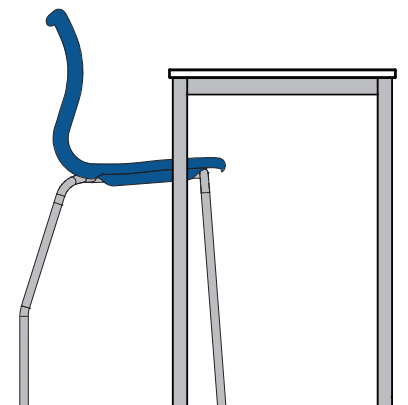

SIZE GUIDE

Pre-K
3-4 year olds
930-1150mm tall
seat height: 260mm
table height: 460mm

Kindergarten - Year 1
4-6 year olds
1080-1210mm tall
seat height: 310mm
table height: 525mm

Year 1- Year 2
6-8 year olds
1190-1420mm tall
seat height: 350mm
table height: 580mm

Year 3 - Year 6
8-11 year olds
1330-1590mm tall
seat height: 380mm
table height: 635mm

Year 7 - Year 8
11-14 year olds
1466-1765mm tall
seat height: 430mm
table height: 695mm

Year 9 - Adult
14+ year olds
1590-1880mm tall
seat height: 460mm
table height: 720-750mm

Year 3 - Year 5
stool height: 560mm
bench height: 800mm

Year 6 - Year 8
stool height: 610mm
bench height: 850mm

Year 9 - Adult
stool height: 660mm
bench height: 900mm