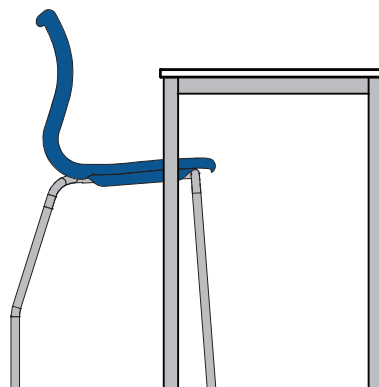

Year 3 - Year 6
8-11 year olds
1330-1590mm tall
seat height: 380mm
table height: 635mm

Year 7 - Year 8
11-14 year olds
1466-1765mm tall
seat height: 430mm
table height: 695mm

Year 9 - Adult
14+ year olds
1590-1880mm tall
seat height: 460mm
table height: 720-750mm

Year 3 - Year 5
stool height: 560mm
bench height: 800mm

Year 6 - Year 8
stool height: 610mm
bench height: 850mm

Year 9 - Adult
stool height: 660mm
bench height: 900mm