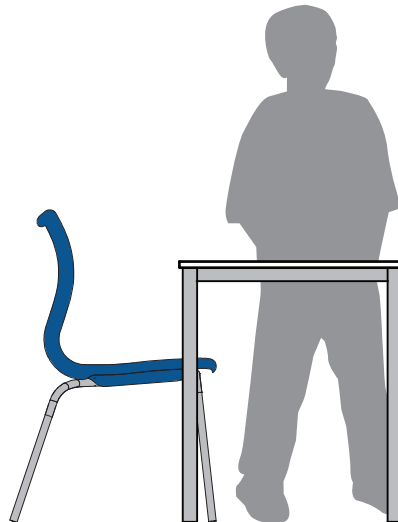

SIZE GUIDE

Pre-K
3-4 year olds
930-1150mm tall
seat height: 260mm
table height: 460mm

Kindergarten - Year 1
4-6 year olds
1080-1210mm tall
seat height: 310mm
table height: 525mm

Year 1- Year 2
6-8 year olds
1190-1420mm tall
seat height: 350mm
table height: 580mm

Year 3 - Year 6
8-11 year olds
1330-1590mm tall
seat height: 380mm
table height: 635mm

Year 7 - Year 8
11-14 year olds
1466-1765mm tall
seat height: 430mm
table height: 695mm

Year 9 - Adult
14+ year olds
1590-1880mm tall
seat height: 460mm
table height: 720-750mm

Year 3 - Year 5
stool height: 560mm
bench height: 800mm

Year 6 - Year 8
stool height: 610mm
bench height: 850mm

Year 9 - Adult
stool height: 660mm
bench height: 900mm