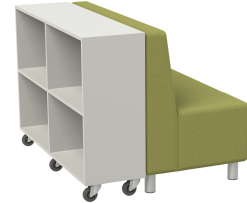

# SPECTATOR COLLECTION | Specifications

**45° CURVED LOUNGE**

O/A Width: 540-1020mm  
O/A Height: 700 or 900mm  
End Depth: 650mm  
Seat Height: 450mm  
Inner Radius: 700mm  
Outer Radius: 1350mm

**STRAIGHT HB LOUNGE**

O/A Width: 1200, 1500 or 1800mm  
O/A Height: 700 or 900mm O/A  
Depth: 650mm  
Seat Height: 450mm

**45° CURVED BOOKCASE**

O/A Width: 1300mm  
O/A Height: 900mm  
End Depth: 350mm  
  
Inner Radius: 1350mm  
Outer Radius: 1700mm

**STRAIGHT BOOKCASE**

O/A Width: 1200mm  
O/A Height: 900mm  
O/A Depth: 350mm

**45° CURVED OUTER OTT**

O/A Width: 1380mm  
End Depth: 450mm  
Seat Height: 450mm  
Inner Radius: 1350mm  
Outer Radius: 1800mm