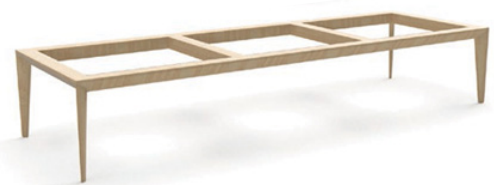

MODUS MOD | Specifications

DETAILS

Fully Customisable Modular Bench Seating with Multiple Configuration Options | 1, 2 or 3 Seater Solid Timber Frames with Compact Soft Seating Modules available as Seat Pad, Seat Pad with Back or Seat Pad with Corner Back | Joining Bracket Available to Link Bases Together | Custom Upholstery Available | Wood Stain Available

STYLE	O/A WIDTH	O/A DEPTH	O/A HEIGHT
1 Seater Frame	600mm	600mm	320mm
2 Seater Frame	1200mm	600mm	320mm
3 Seater Frame	1800mm	600mm	320mm
Seat Pad	600mm	600mm	90mm
Seat Pad w Back	600mm	600-650mm	450mm
Seat Pad Corner Back	600-650mm	600-650mm	450mm
Coffee Table Top	600 or 1200mm	600mm	25mm

COMPONENTS:

SEAT PAD

SEAT PAD
W BACK

SEAT PAD
W CORNER BACK

COFFEE TABLE
TOP

1 SEATER FRAME

2 SEATER FRAME

3 SEATER FRAME