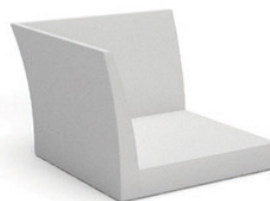

MODUS MOD | Specifications

DETAILS

Fully Customisable Modular Bench Seating with Multiple Configuration Options | 1, 2 or 3 Seater Solid Timber Frames with Compact Soft Seating Modules available as Seat Pad, Seat Pad with Back or Seat Pad with Corner Back | Joining Bracket Available to Link Bases Together | Custom Upholstery Available | Wood Stain Available

STYLE	O/A WIDTH	O/A DEPTH	O/A HEIGHT
1 Seater Frame	600mm	600mm	320mm
2 Seater Frame	1200mm	600mm	320mm
3 Seater Frame	1800mm	600mm	320mm
Seat Pad	600mm	600mm	90mm
Seat Pad w Back	600mm	600-650mm	450mm
Seat Pad Corner Back	600-650mm	600-650mm	450mm
Coffee Table Top	600 or 1200mm	600mm	25mm

COMPONENTS:

SEAT PAD

SEAT PAD
W BACK

SEAT PAD
W CORNER BACK

COFFEE TABLE
TOP

1 SEATER FRAME

2 SEATER FRAME

3 SEATER FRAME