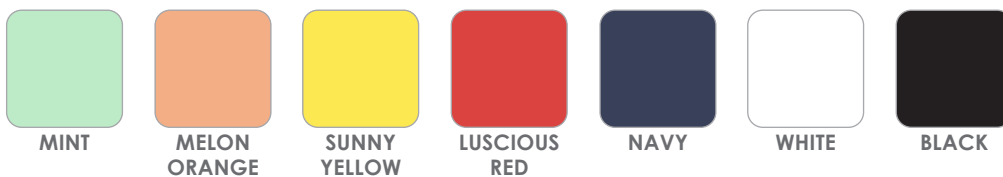

LUMIA CHAIR | Specifications

O/A WIDTH	O/A DEPTH	O/A HEIGHT	SEAT WIDTH	SEAT DEPTH	SEAT HEIGHT
520mm	570mm	788mm	457mm	432mm	438mm

DETAILS

Stackable (12x High on floor or up to 30x High on Trolley) | Seat Pad Available | Sled Base Frame | Strong yet lightweight design | Easy to lift and stack | Subtle glide feet on underside of frame to protect flooring | Colourful and bright with a range of 7 colours to choose from | Many powder coat colour options available (Black Standard) | Linking Option Available | Weight Capacity: 140kg | 5 Year Warranty | Chair Weight: 5kg | ECO 5 Rated

COLOUR:

FRAME

SEAT PAD:

Custom Upholstery Options Available