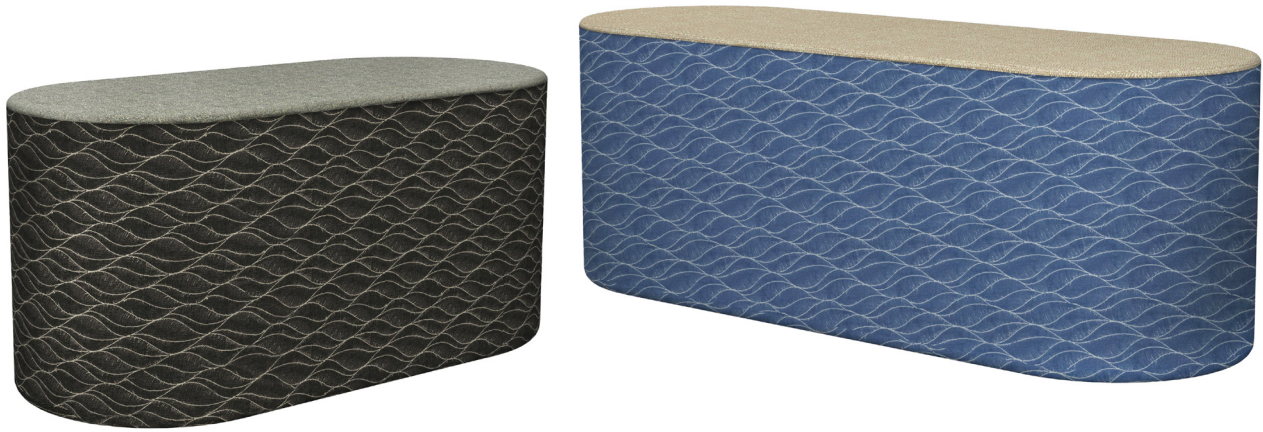

LOZ OTTOMAN | Specifications

SIZE	O/A WIDTH	O/A DEPTH	O/A HEIGHT
MEDIUM	900mm	420mm	420mm
LARGE	1200mm	420mm	420mm

DETAILS

Upholstered Ottoman in Commercial Grade Fabric | Vinyl Option Available | 2 Tone Fabrics Available | Custom Sizing Available | On Glides as Standard | 5 Year Warranty | Made in Australia

UPHOLSTERY

Custom Fabric Selections Available