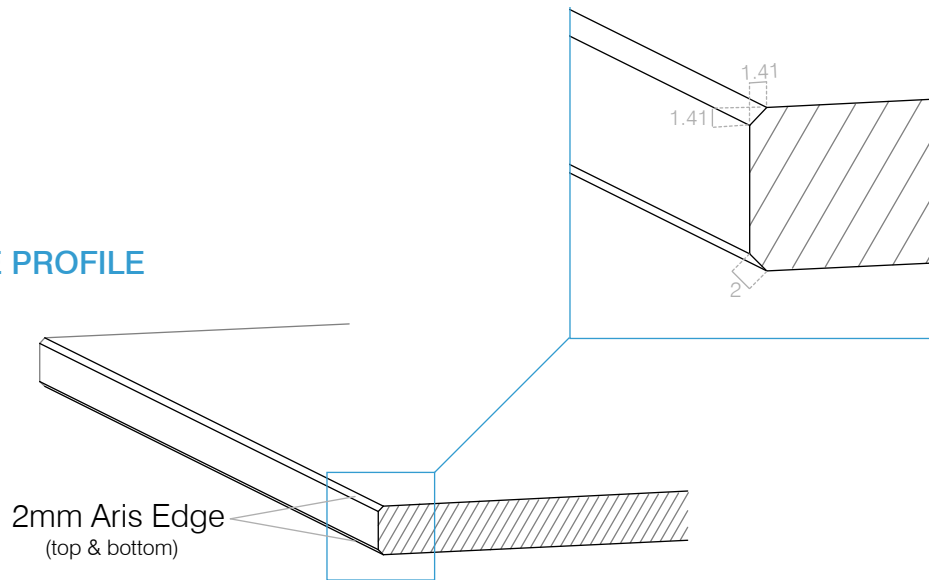

MATCHING OR CONTRAST ABS EDGING AVAILABLE IN ANY LAMINEX COLOURS

COMPACT LAMINATE STANDARD | 13mm

EDGE PROFILE

CORNER RADIUS

TABLE TOPS
COMPACT LAMINATE
LAMINEX RANGE

POLAR WHITE

OYSTER GREY

ZINCWORKS