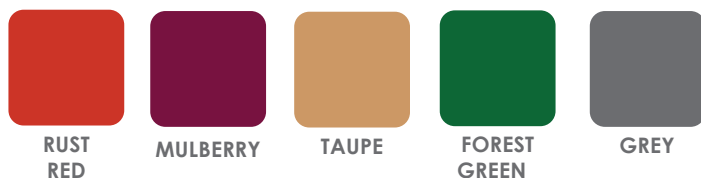

* Upholstered Seat adds approx 40mm to seat height

PLASTIC SEAT COLOUR (standard)

FRAME COLOUR

PLASTIC SEAT COLOUR (extended) *Minimum Order Quantities Apply*

UPHOLSTERED SEAT

- Black Vinyl (standard)
- Custom Fabric Selections Available