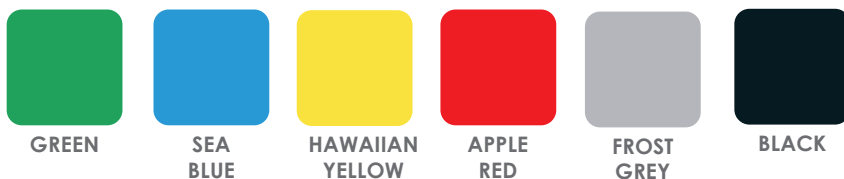

EDUFLEX STOOL | Specifications

DETAILS

Classic Stool with footrest on all sides | Plastic or Upholstered Seat Options | Powdercoat Steel Frame on Black Nylon Glides | 10 Year Warranty |

SIZE	SEAT HEIGHT*	SEAT WIDTH	SEAT DEPTH	SUITABLE TABLE HEIGHT
520	520mm	350mm	300mm	750-800mm
590	590mm	350mm	300mm	800-850mm
650	650mm	350mm	300mm	850-900mm
720	720mm	350mm	300mm	900-1050mm

* Upholstered Seat adds approx 40mm to seat height

PLASTIC SEAT COLOUR (standard)

FRAME COLOUR

PLASTIC SEAT COLOUR (extended) *Minimum Order Quantities Apply*

UPHOLSTERED SEAT

- Black Vinyl (standard)
- Custom Fabric Selections Available