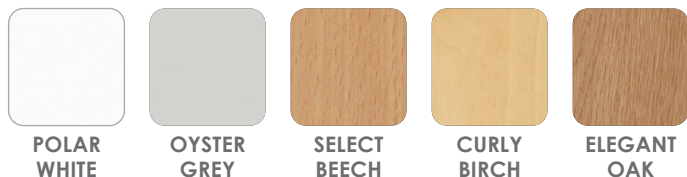

EDUFLEX CLASSIC ROUND TABLE | Specifications

WARRANTY	DIMENSIONS O/A (mm)	CUSTOM SIZING	COUNTRY OF ORIGIN
10 Years	900dia, 1200dia or 1500dia x 720h	Yes	Australia

DETAILS

Standard Finishes: 18mm or 25mm E0 Laminate Top with 2mm ABS Edge, Powder Coat Steel Frame | 38dia Legs | Round Nylon Feet Inserts | 13mm Compact Laminate Top Available | Mobile Option Available | Custom Sizing Available

TOP COLOUR (standard)

*EXTENDED RANGE OF TOP COLOURS AVAILABLE

FRAME COLOUR (standard)

ABS EDGE COLOUR (popular)

*MATCHING OR CONTRAST ABS EDGING AVAILABLE IN ANY LAMINEX COMMERCIAL COLOUR/ WOODGRAIN AS STANDARD