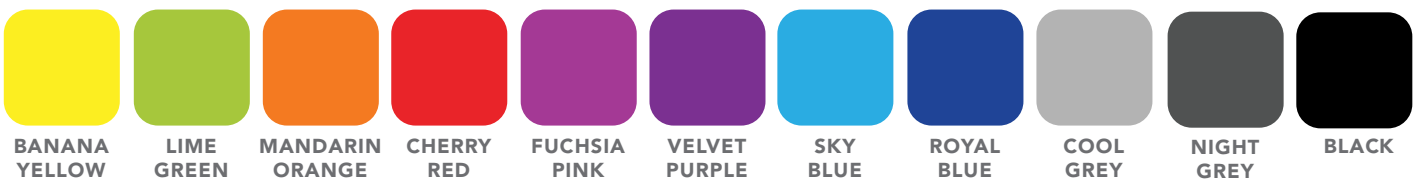

EN SKID STOOL | Specifications

CODE	SEAT HEIGHT	SEAT WIDTH	SEAT DEPTH	O/A HEIGHT	O/A WIDTH	O/A DEPTH	O/A WEIGHT
EN80	660mm	405mm	380mm	1035mm	475mm	605mm	6.3kg
EN81	610mm	405mm	380mm	985mm	475mm	605mm	6.0kg

DETAILS

Robust flexible shell with fully welded frame | 15 Year Warranty | 2x Sizes Available | Stacks 6x High
EN1729 Compliant Parts 1 & 2 | Weight Limit 125kg

STANDARD COLOURS

BANANA
YELLOW

LIME
GREEN

MANDARIN
ORANGE

CHERRY
RED

FUCHSIA
PINK

VELVET
PURPLE

SKY
BLUE

ROYAL
BLUE

COOL
GREY

NIGHT
GREY

BLACK

EXTENDED COLOURS

PURE
WHITE

APPLE

LILAC

OATMEAL

CHOC
BROWN

FRAME

GREY