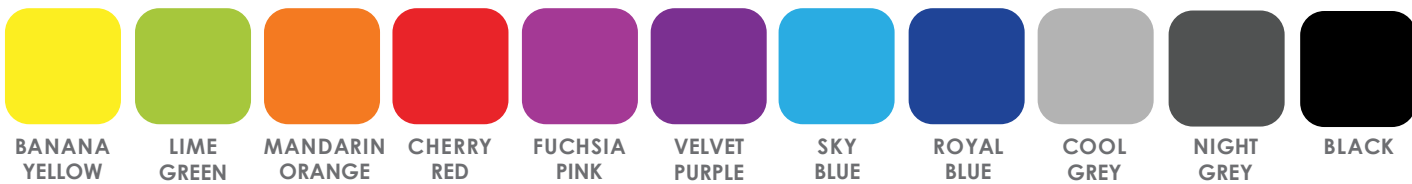

### STANDARD COLOURS

### EXTENDED COLOURS

### FRAME

\*Extended Colours plus Cool Grey & Black are not available in smaller sizes: 260h, 310h, 350h, 380h