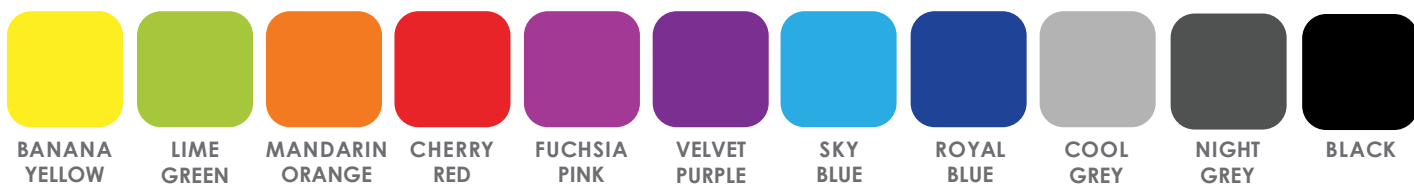

### STANDARD COLOURS

\*Linking Clip only available in Black, Night Grey, Royal Blue or Sky Blue

### STANDARD COLOURS