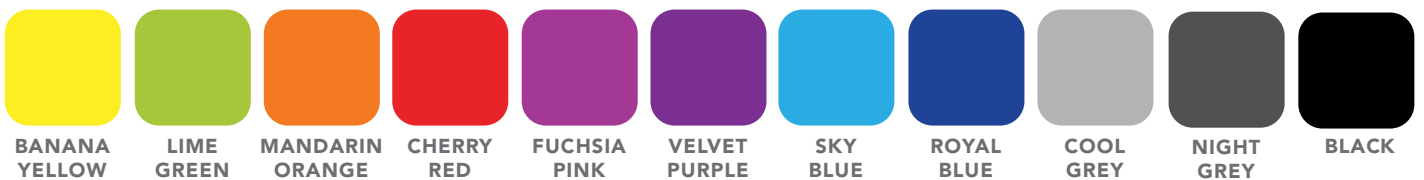

### STANDARD COLOURS

BANANA  
YELLOW

LIME  
GREEN

MANDARIN  
ORANGE

CHERRY  
RED

FUCHSIA  
PINK

VELVET  
PURPLE

SKY  
BLUE

### EXTENDED COLOURS

PURE  
WHITE

APPLE

LILAC

OATMEAL

CHOC  
BROWN

### FRAME

GREY

### STANDARD COLOURS