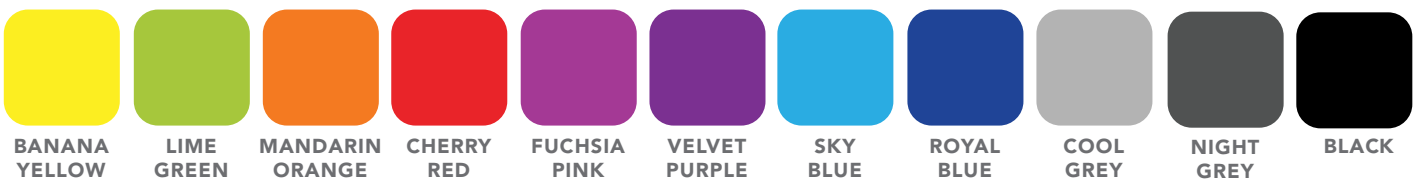

### STANDARD COLOURS

## STANDARD COLOURS

## EXTENDED COLOURS

### STANDARD COLOURS

BANANA  
YELLOW

LIME  
GREEN

MANDARIN  
ORANGE

CHERRY  
RED

FUCHSIA  
PINK

VELVET  
PURPLE

SKY  
BLUE