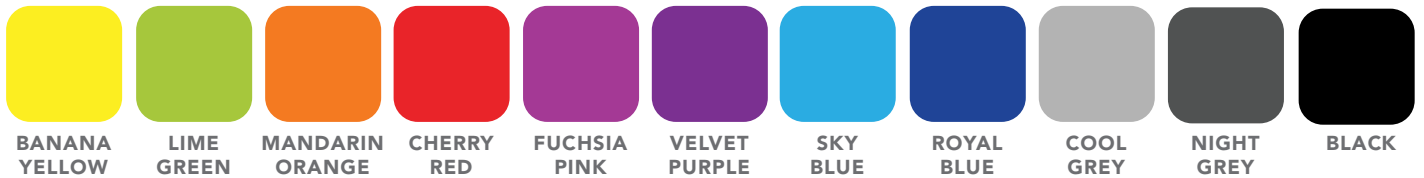

### STANDARD COLOURS

### EXTENDED COLOURS

### FRAME

\*Extended Colours plus Cool Grey & Black are not available in smaller sizes: 260h, 310h, 350h, 380h