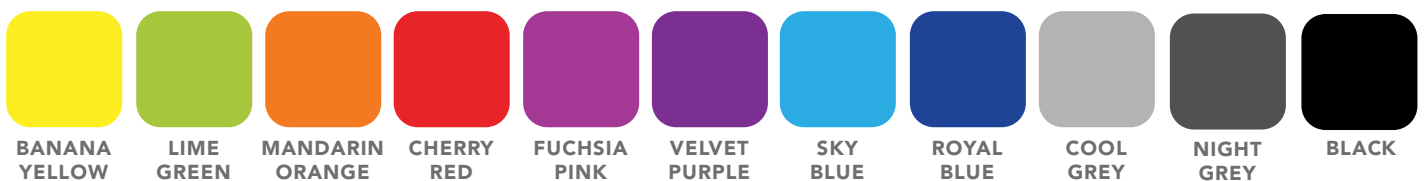

### STANDARD COLOURS

\*Linking Clip only available in Black, Night Grey, Royal Blue or Sky Blue

### STANDARD COLOURS