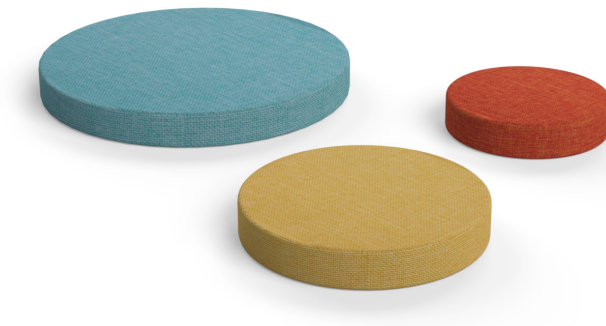

DOT MAT | Specifications

PICTURED: WARWICK BEACHCOMBER
AQUA, TURMERIC & PAPAYA

SIZE	DIAMETER	THICKNESS
Small	450mm	100mm
Medium	600mm	100mm
Large	900mm	100mm

DETAILS

Round Floor Pad | Commercial Grade High Density Foam | Commercial Grade Upholstery | A resting spot or cushioning for knees during play time | Suits flexible learning areas and libraries
Custom Fabric Selections available | Custom Sizing Available | 5 Year Warranty | Made in Australia

UPHOLSTERY:

Custom Fabric Selections Available