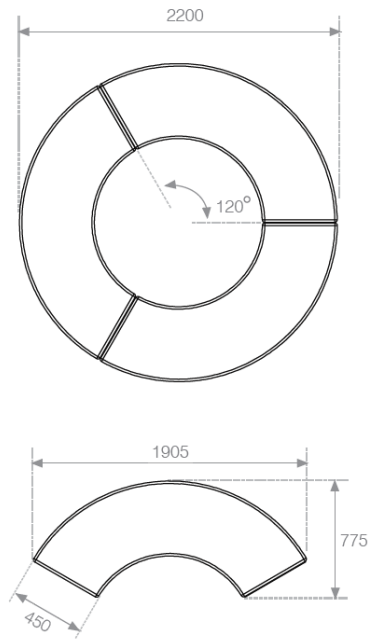

CURL COLLECTION | Specifications

| STYLE | SEGMENT WIDTH | DEPTH (ENDS) | O/A HEIGHT |
|--------|---------------|--------------|------------|
| SMALL | 1905mm | 450mm | 300mm |
| MEDIUM | 1905mm | 450mm | 400mm |
| LARGE | 1905mm | 450mm | 450mm |

DETAILS

Fully Upholstered Ottomans with 2200mm outer diameter | 3x Heights Available | 120° Segments | Made in Australia | 5 Year Warranty

UPHOLSTERY

Many Fabric Options Available
Custom Fabric Selections Available