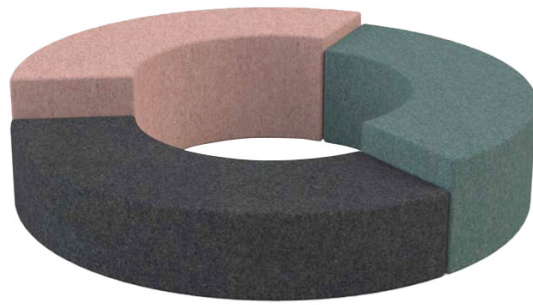

CURL COLLECTION | Specifications

| STYLE | SEGMENT WIDTH | DEPTH (ENDS) | O/A HEIGHT |
|--------|---------------|--------------|------------|
| SMALL | 1905mm | 450mm | 300mm |
| MEDIUM | 1905mm | 450mm | 400mm |
| LARGE | 1905mm | 450mm | 450mm |

DETAILS

Fully Upholstered Ottomans with 2200mm outer diameter | 3x Heights Available | 120° Segments | Made in Australia | 5 Year Warranty

UPHOLSTERY

Many Fabric Options Available
Custom Fabric Selections Available