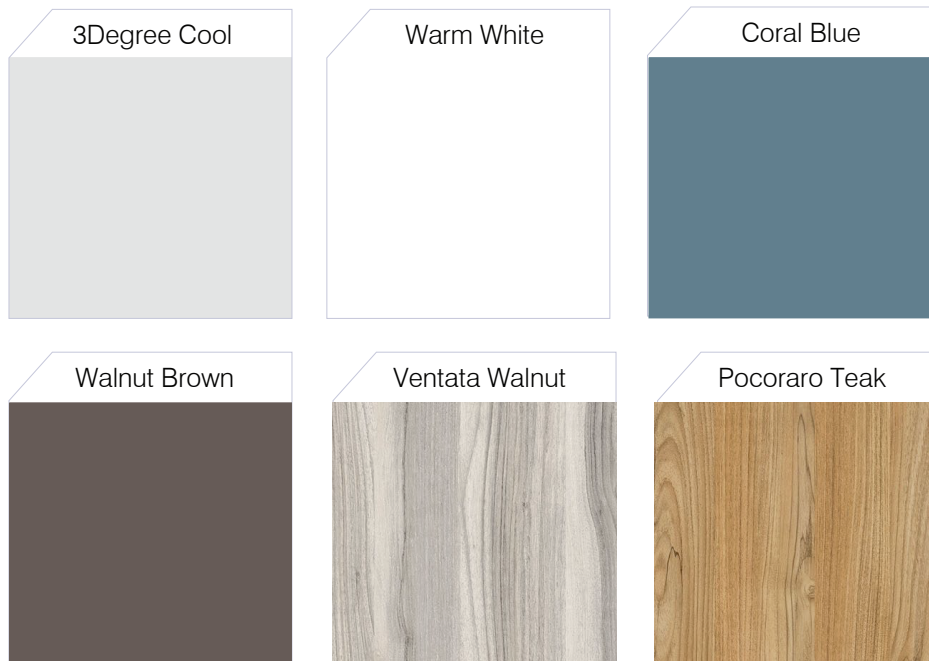

**COMPACT LAMINATE COLOURS**  
STUDENT/TEACHER/GENERAL PURPOSE DESKS

13mm COMPACT LAMINATE

16mm LAB GRADE COMPACT LAMINATE