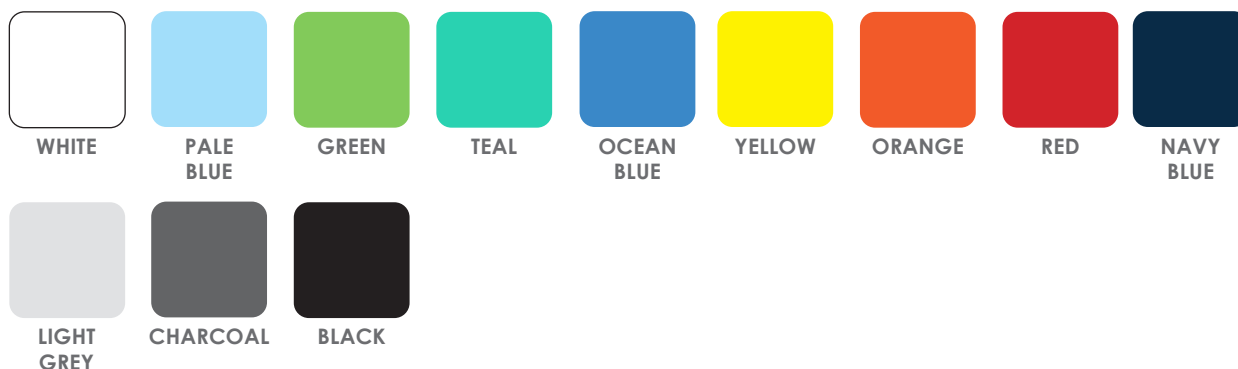

## SHELL COLOURS

STYLE	SEAT HEIGHT	SEAT WIDTH	SEAT DEPTH	O/A HEIGHT	O/A WIDTH	O/A DEPTH
4 Leg	445mm	470mm	370mm	790mm	540mm	505mm
Sled Base	445mm	470mm	370mm	790mm	560mm	495mm
4 Leg Timber	445mm	470mm	370mm	790mm	480mm	495mm
Gas Lift Swivel	325-555mm	470mm	370mm	670-900mm	600mm	600mm
Drafting Swivel	465-695mm	470mm	370mm	810-1040mm	600mm	600mm
4 Leg Stool	630 or 760mm	470mm	370mm	1000 or 1130	530mm	530mm
Sled Stool	630 or 760mm	470mm	370mm	1000 or 1130	550mm	510mm