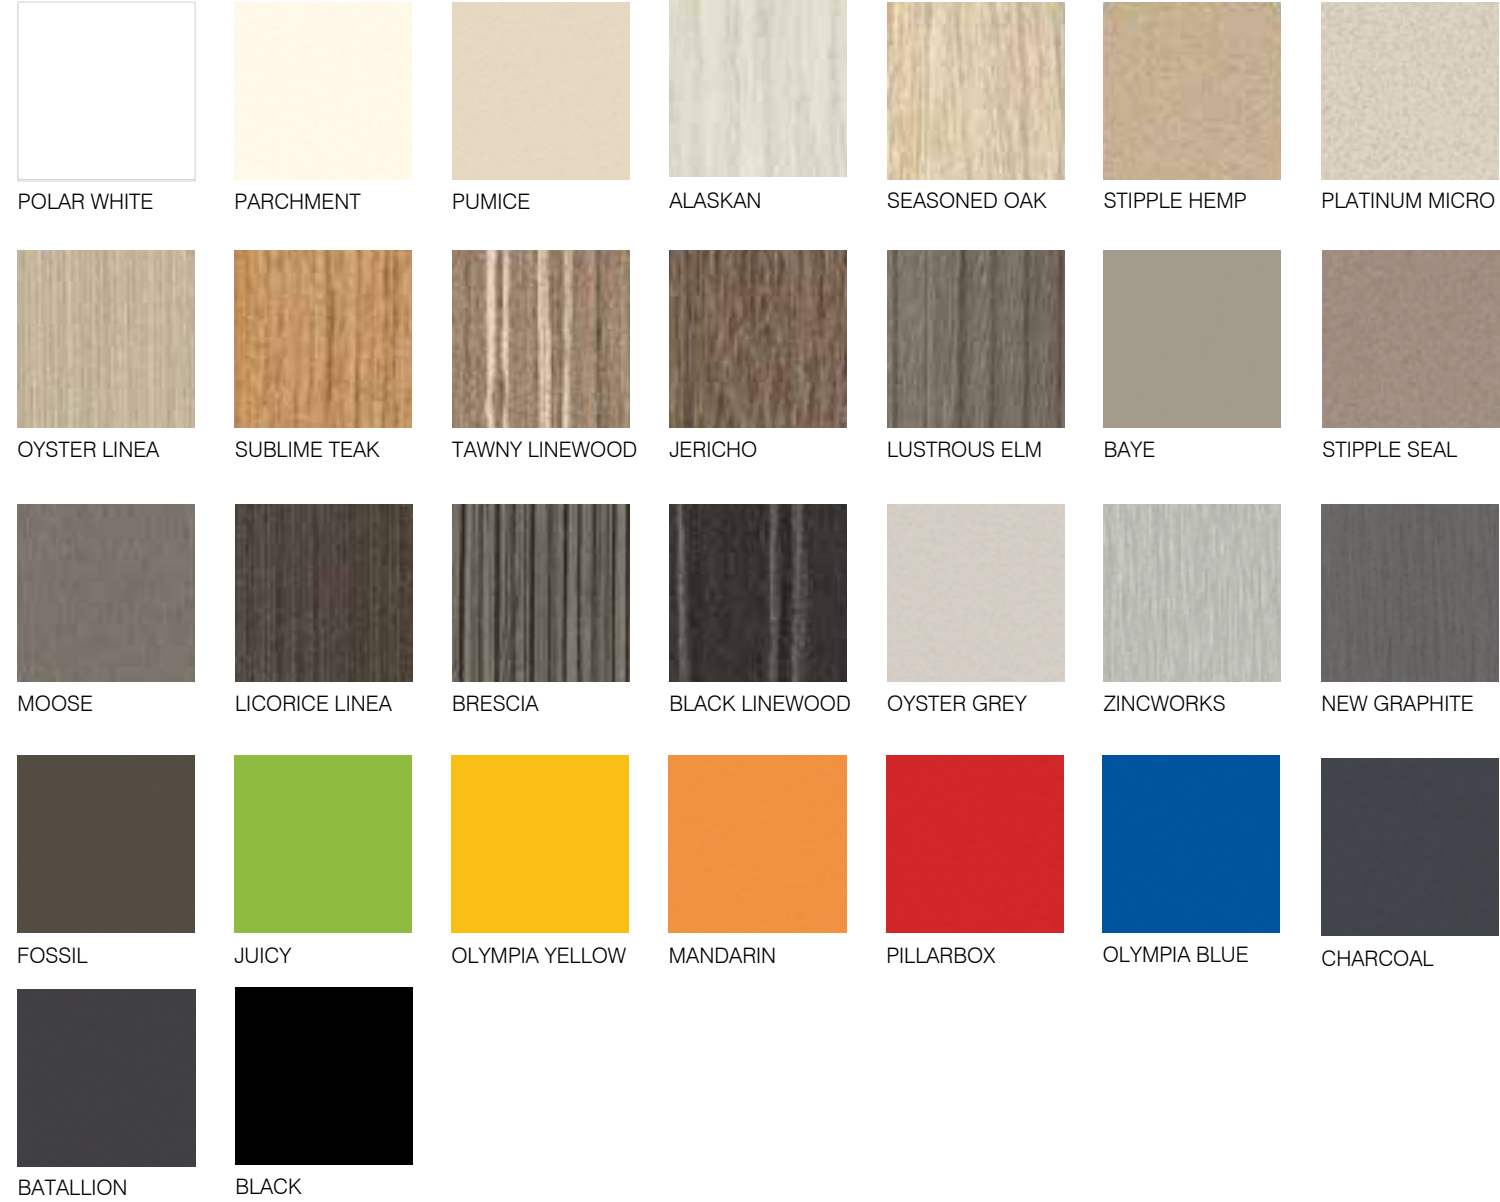

COMPACT LAMINATE TOP (13mm):

LABORATORY GRADE AVAILABLE:
(surcharge applies)