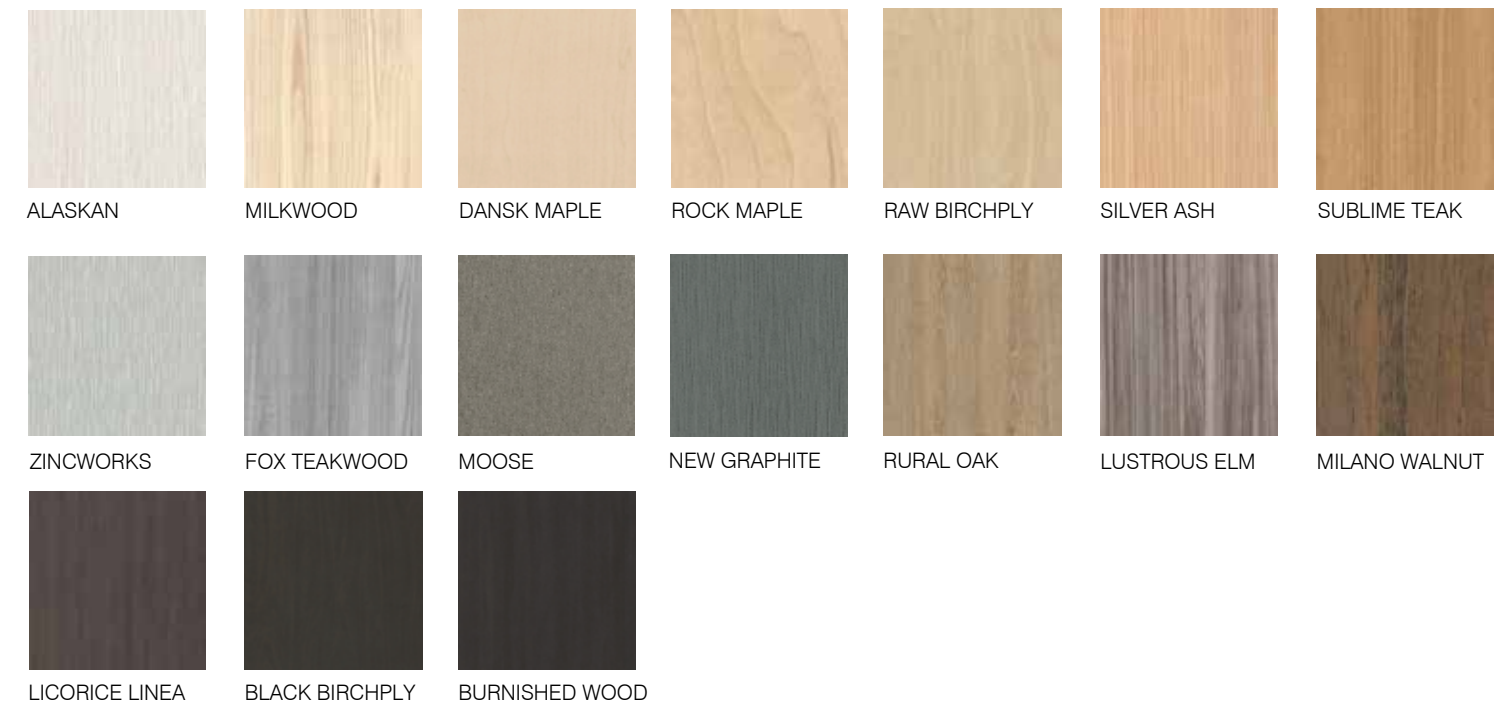

BEACHCOMBER  
'TUMERIC'

BEACHCOMBER  
'MARINE'

BEACHCOMBER  
'PAPAYA'

EDUFLEX FRAMES  
FINISHES RANGE A

DEFAULT:

SILVER PEARL

CUSTOM:

OVER 200 DULUX POWDER COAT COLOURS  
AVAILABLE AS STANDARD  
[duluxpowders.com.au/colour](http://duluxpowders.com.au/colour)

EDUFLEX TOPS  
FINISHES RANGE A

TOP:

POLAR WHITE

OYSTER GREY

SELECT BEECH

GREYSTONE

ABS EDGE (popular):

POLAR WHITE

OYSTER GREY

SELECT BEECH

REFINED OAK

GREYSTONE

BLACK

OLYMPIA BLUE

AQUAMARINE

JUICY

PEACOCK

JUST ROSE

OLYMPIA YELLOW

MANDARIN

PILLARBOX

\*MATCHING OR CONTRAST ABS EDGING AVAILABLE IN ANY  
LAMINEX COMMERCIAL COLOUR/ WOODGRAIN AS STANDARD

\*MATCHING OR CONTRAST ABS EDGING AVAILABLE IN ANY  
LAMINEX COMMERCIAL COLOUR/ WOODGRAIN