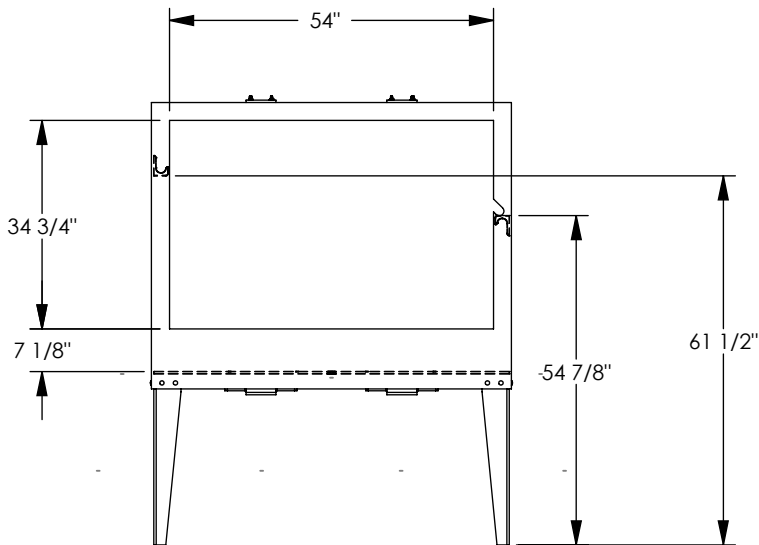

TOP VIEW

Light fixture brackets
and fixture included
(bulbs are not included)

FRONT VIEW

RIGHT SIDE VIEW

BLACKLINE MFG / MTECH, INC.

COMMENTS:

PROPRIETARY AND CONFIDENTIAL
THE INFORMATION CONTAINED IN THIS DRAWING IS THE SOLE PROPERTY OF BLACKLINE MFG. / MTECH, INC. ANY REPRODUCTION IN PART OR AS A WHOLE WITHOUT THE WRITTEN PERMISSION OF BLACKLINE MFG. / MTECH, INC. IS PROHIBITED.

DIMENSIONS ARE IN INCHES

TOLERANCES: ± 1/8"

MATERIAL: COPOLYMER

FINISH: GLOSS WHITE

DO NOT SCALE DRAWING

NAME:

DATE:

DRAWN BY: rgardenhire

1/29/2018

PART DESCRIPTION:

WDX60

PART NUMBER:
WDX-60

SCALE:1:32

WEIGHT:

SHEET 1 OF 1

REV.