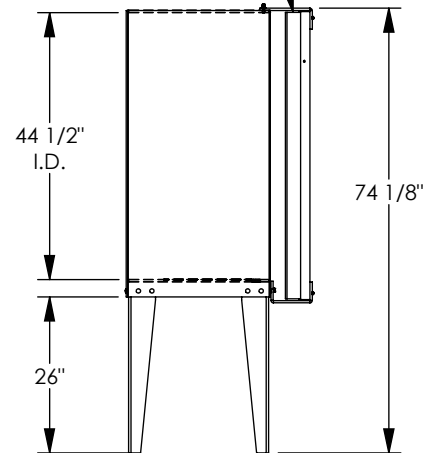

TOP VIEW

Light fixture brackets
and fixture included
(bulbs are not included)

FRONT VIEW

RIGHT SIDE VIEW

BLACKLINE MFG / MTECH, INC.

COMMENTS:

PROPRIETARY AND CONFIDENTIAL
THE INFORMATION CONTAINED IN THIS DRAWING IS THE SOLE PROPERTY OF BLACKLINE MFG. / MTECH, INC. ANY REPRODUCTION IN PART OR AS A WHOLE WITHOUT THE WRITTEN PERMISSION OF BLACKLINE MFG. / MTECH, INC. IS PROHIBITED.

DIMENSIONS ARE IN INCHES

TOLERANCES: ± 1/8"

MATERIAL: COPOLYMER

FINISH: GLOSS WHITE

DO NOT SCALE DRAWING

NAME:

DATE:

DRAWN BY: rgardenhire

1/29/2018

PART DESCRIPTION:

WDX60

PART NUMBER:
WDX-60

SCALE:1:32

WEIGHT:

SHEET 1 OF 1

REV.