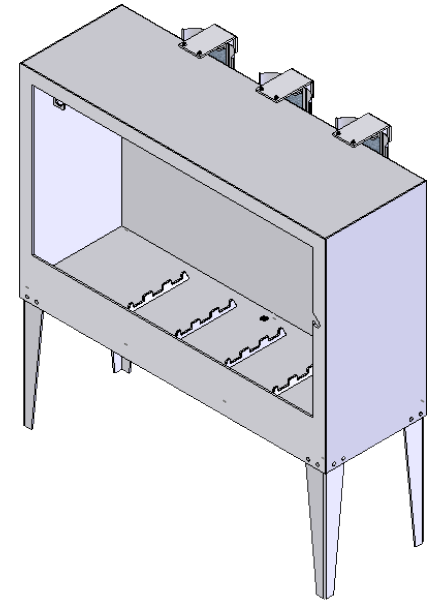

TOP VIEW

Light fixture brackets
and fixture included
(bulbs are not included)

FRONT VIEW

RIGHT SIDE VIEW

BLACKLINE MFG / MTECH, INC.

COMMENTS:

PROPRIETARY AND CONFIDENTIAL
THE INFORMATION CONTAINED IN THIS DRAWING IS THE SOLE PROPERTY OF BLACKLINE MFG. / MTECH, INC. ANY REPRODUCTION IN PART OR AS A WHOLE WITHOUT THE WRITTEN PERMISSION OF BLACKLINE MFG. / MTECH, INC. IS PROHIBITED.

DIMENSIONS ARE IN INCHES

TOLERANCES: ± 1/8"

MATERIAL: COPOLYMER

FINISH: GLOSS WHITE

DO NOT SCALE DRAWING

NAME:

DATE:

DRAWN BY: rgardenhire

1/29/2018

PART DESCRIPTION:

WDX60

PART NUMBER:
WDX-60

SCALE:1:32

WEIGHT:

SHEET 1 OF 1

REV.