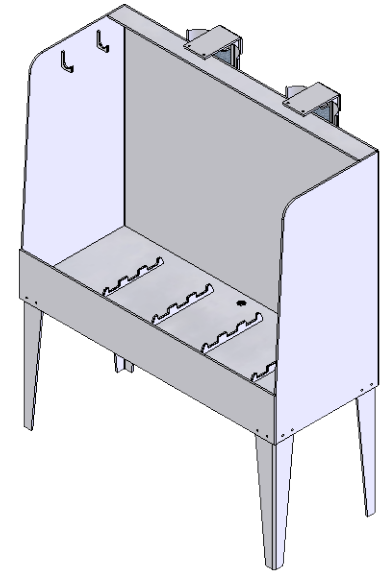

TOP VIEW

FRONT VIEW

Light fixture brackets
and fixture included
(bulbs are not included)

RIGHT SIDE VIEW

BLACKLINE MFG / MTECH, INC.

COMMENTS:

PROPRIETARY AND CONFIDENTIAL
THE INFORMATION CONTAINED IN THIS DRAWING IS THE SOLE PROPERTY OF BLACKLINE MFG. / MTECH, INC. ANY REPRODUCTION IN PART OR AS A WHOLE WITHOUT THE WRITTEN PERMISSION OF BLACKLINE MFG. / MTECH, INC. IS PROHIBITED.

DIMENSIONS ARE IN INCHES

TOLERANCES: $\pm 1/8"$

MATERIAL: Polypropylene

FINISH: Natural / Semi-Transparent

DO NOT SCALE DRAWING

NAME:	DATE:
DRAWN BY: rgardenhire	8/16/2016

PART DESCRIPTION:

WB60

PART NUMBER: WB60	REV.
SCALE:1:32	WEIGHT:
SHEET 1 OF 1	