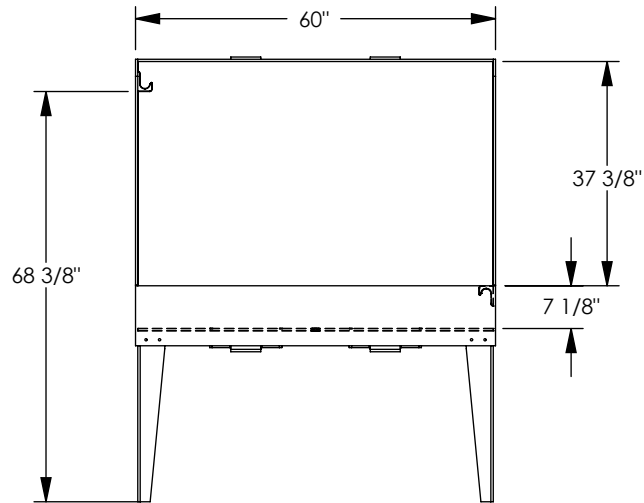

TOP VIEW

FRONT VIEW

Light fixture brackets
and fixture included
(bulbs are not included)

RIGHT SIDE VIEW

BLACKLINE MFG / MTECH, INC.

COMMENTS:

PROPRIETARY AND CONFIDENTIAL
THE INFORMATION CONTAINED IN THIS DRAWING IS THE SOLE PROPERTY OF BLACKLINE MFG. / MTECH, INC. ANY REPRODUCTION IN PART OR AS A WHOLE WITHOUT THE WRITTEN PERMISSION OF BLACKLINE MFG. / MTECH, INC. IS PROHIBITED.

DIMENSIONS ARE IN INCHES

TOLERANCES: $\pm 1/8"$

MATERIAL: Polypropylene

FINISH: Natural / Semi-Transparent

DO NOT SCALE DRAWING

NAME:	DATE:
DRAWN BY: rgardenhire	8/16/2016

PART DESCRIPTION:

WB60

PART NUMBER: WB60	REV.
SCALE:1:32	WEIGHT:
SHEET 1 OF 1	