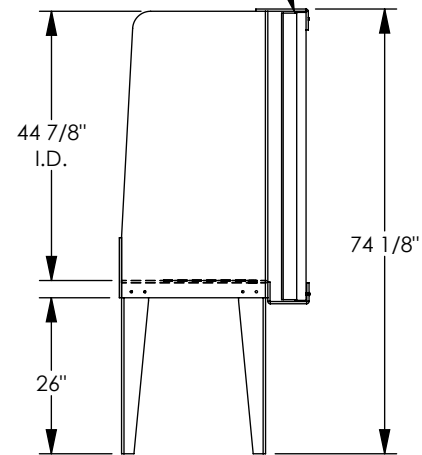

TOP VIEW

FRONT VIEW

Light fixture brackets
and fixture included
(bulbs are not included)

RIGHT SIDE VIEW

BLACKLINE MFG / MTECH, INC.

COMMENTS:

PROPRIETARY AND CONFIDENTIAL
THE INFORMATION CONTAINED IN THIS DRAWING IS THE SOLE PROPERTY OF BLACKLINE MFG. / MTECH, INC. ANY REPRODUCTION IN PART OR AS A WHOLE WITHOUT THE WRITTEN PERMISSION OF BLACKLINE MFG. / MTECH, INC. IS PROHIBITED.

DIMENSIONS ARE IN INCHES

TOLERANCES: $\pm 1/8"$

MATERIAL: Polypropylene

FINISH: Natural / Semi-Transparent

DO NOT SCALE DRAWING

NAME:	DATE:
DRAWN BY: rgardenhire	8/16/2016

PART DESCRIPTION:

WB60

PART NUMBER: WB60	REV.
SCALE:1:32	WEIGHT:
SHEET 1 OF 1	