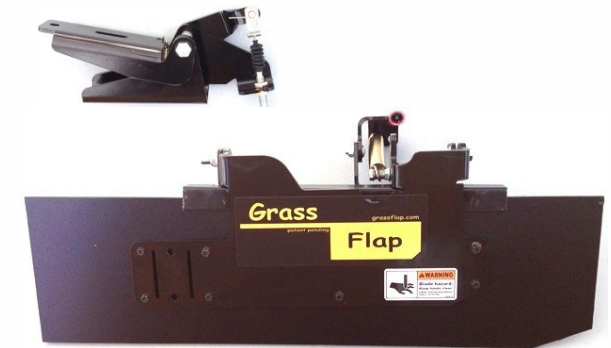

GrassFlap

OCDC

Foot operated chute blocker
for professional lawn mowers.

GrassFlap, LLC

1910 Brentmoor lane
Louisville Ky
Phone: 502-594-3546
David@grassflap.com

The GrassFlap can be operated by
the driver while moving without
letting go of the steering controls

Features:

- Foot Operated
- One easy motion to open and close
- Easy to cut along roads
- Strong but gives
- Operate flap and still cut on straight line
- Good for mulching
- Easy to operate and turn
- Durable 10 gage steel flap
- Single contact point pedal to open or close flap

Fits all zero turn mowers, stand-on and most walk behind mowers.

Increase productivity,
Reduce clean up time

-Keep grass out of flowerbeds, off driveways, and away from other workers

Visit us at
www.grassflap.com for a complete list of models available and to watch videos showing the Grassflap in operation