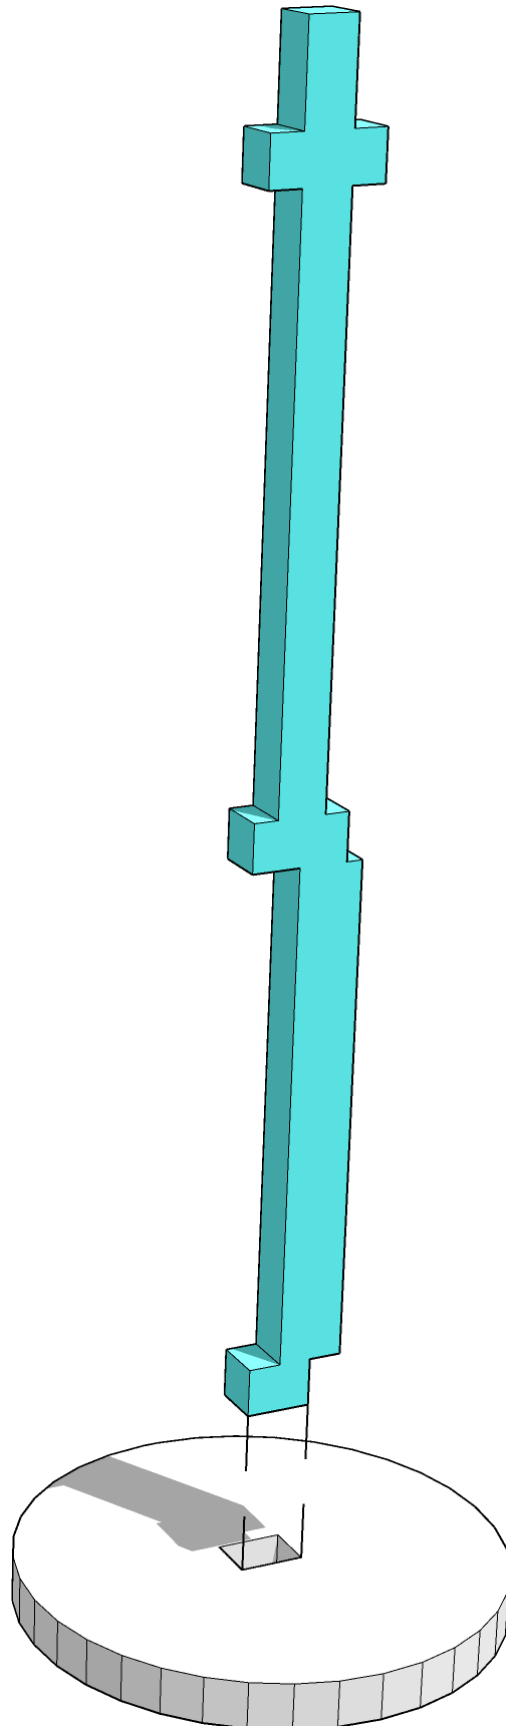

TABLETOP SCENICS

TTSCW-DCS-013
Street Accessories

10