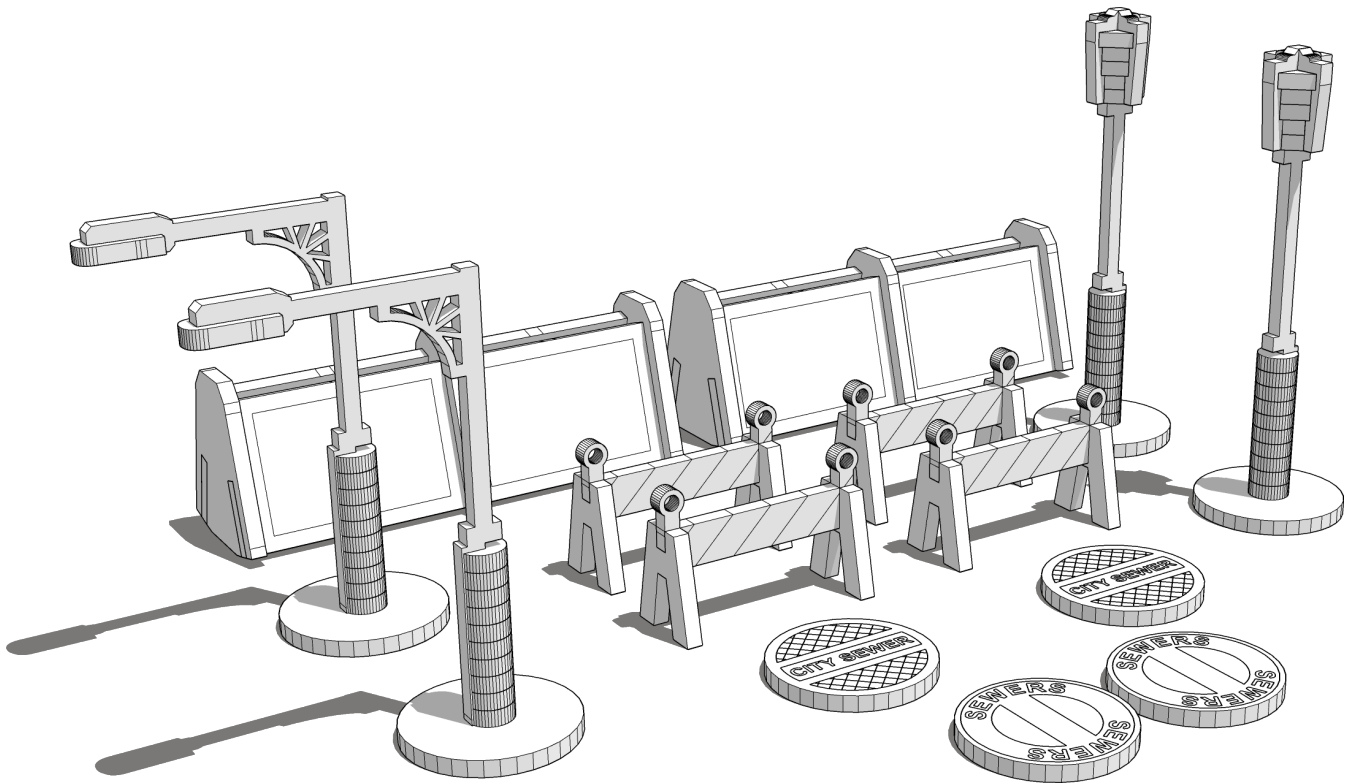

TABLETOP SCENICS

TTSCW-DCS-013 Street Accessories

TABLETOP SCENICS

TTSCW-DCS-013 Street Accessories

2

These are a series of icons that may be used throughout the instructions to help your assembly.
If in doubt, scroll ahead to confirm.

Do not glue this part

Carefully score and
fold this part

This part - or its placement is
completely optional

Look closely at this step -
The process order or part
used, may be specific

Repeat making this part
the specified number
of times

The next instruction step
will be the same assembly
so far, but from a different
angle

Sub-assembly complete.
This smaller construction
is ready to add to the
main kit

Assembly Complete! There
could be more optional
parts - check to the very end
of instructions

FRAGILE: DO NOT BEND.
“Bendy wood” is designed to
curve around a designed
frame only.

TABLETOP SCENICS

TTSCW-DCS-013
Street Accessories

3

TABLETOP SCENICS

TTSCW-DCS-013
Street Accessories

4

TABLETOP SCENICS