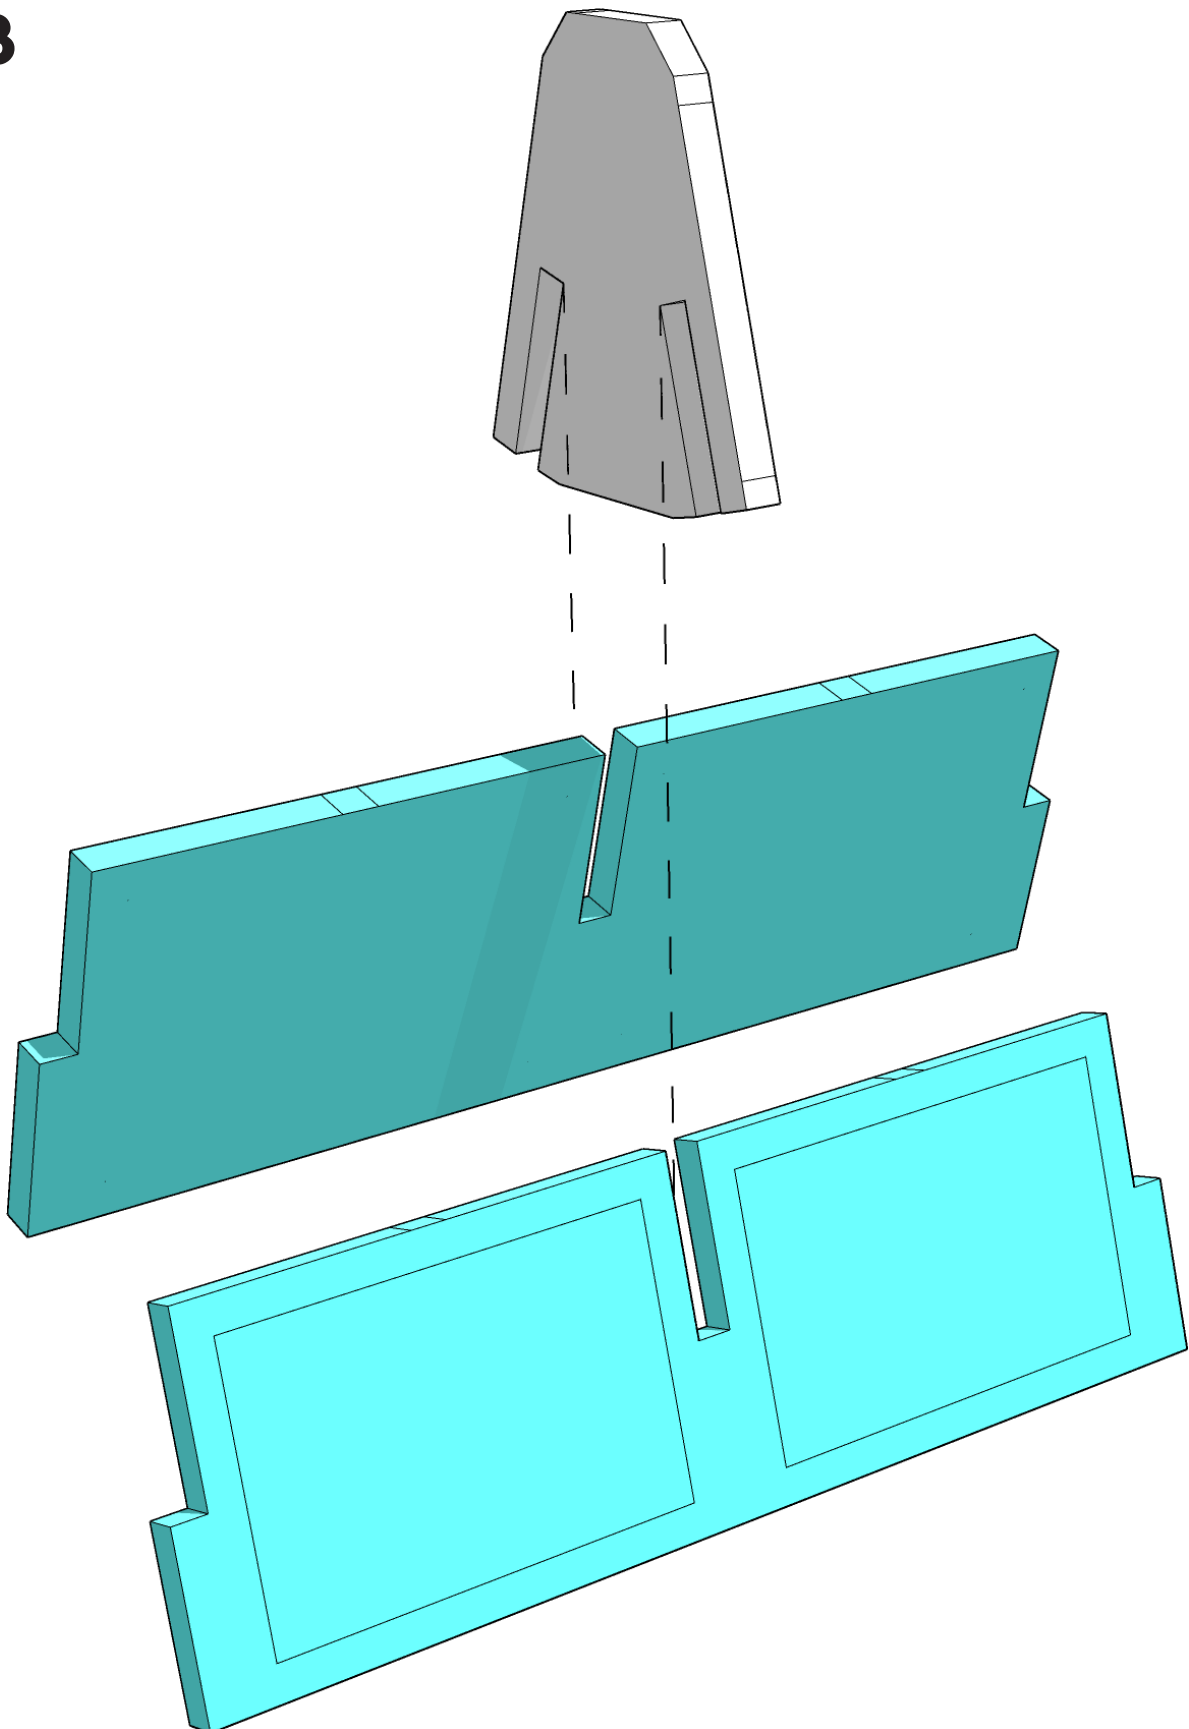

TABLETOP SCENICS

TTSCW-DCS-013 Street Accessories

TABLETOP SCENICS

TTSCW-DCS-013 Street Accessories

2

These are a series of icons that may be used throughout the instructions to help your assembly.
If in doubt, scroll ahead to confirm.

Do not glue this part

Carefully score and
fold this part

This part - or its placement is
completely optional

Look closely at this step -
The process order or part
used, may be specific

Repeat making this part
the specified number
of times

The next instruction step
will be the same assembly
so far, but from a different
angle

Sub-assembly complete.
This smaller construction
is ready to add to the
main kit

Assembly Complete! There
could be more optional
parts - check to the very end
of instructions

FRAGILE: DO NOT BEND.
“Bendy wood” is designed to
curve around a designed
frame only.

TABLETOP SCENICS

TTSCW-DCS-013
Street Accessories

3

TABLETOP SCENICS

TTSCW-DCS-013
Street Accessories

4

TABLETOP SCENICS