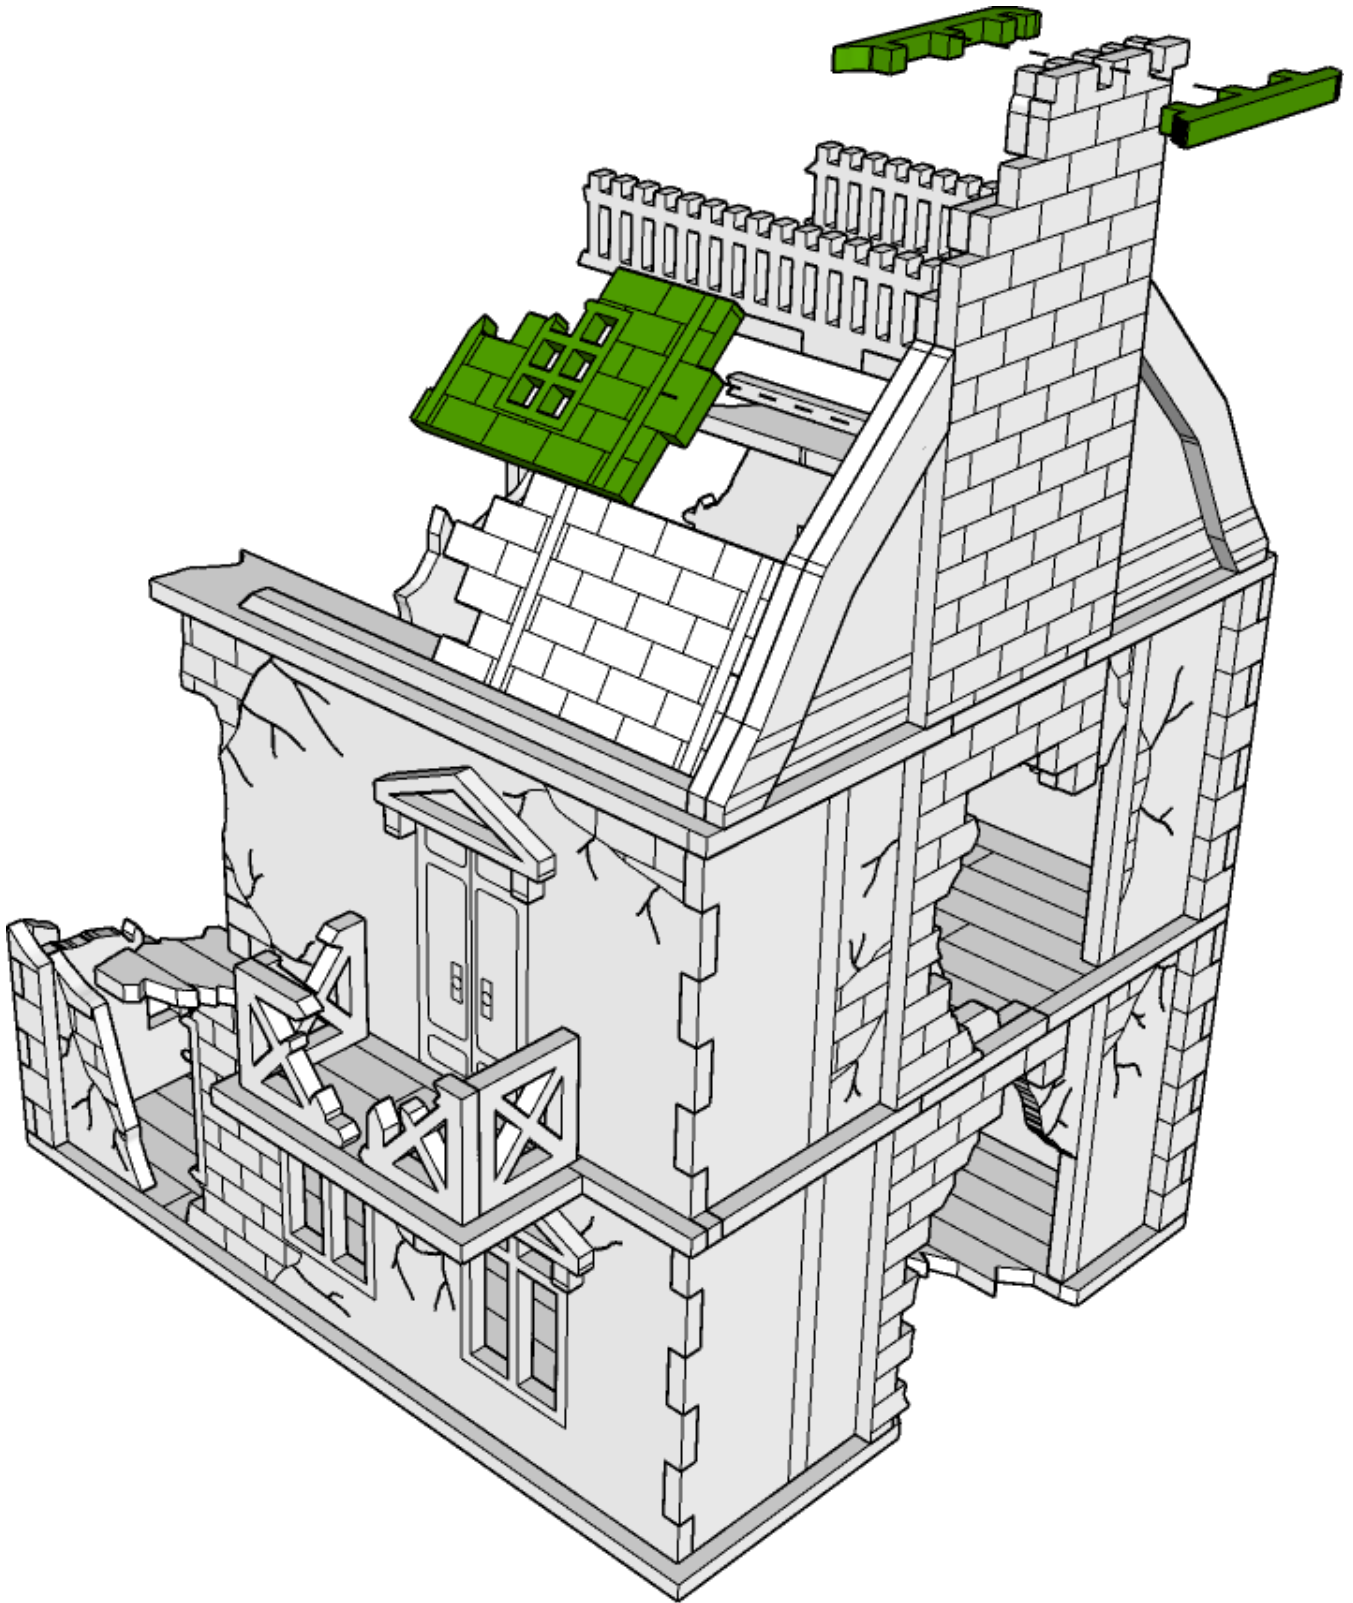

TABLETOP SCENICS

TTSC-WAR-O82 City Rowhouse Cafe and Terrace Destroyed

99