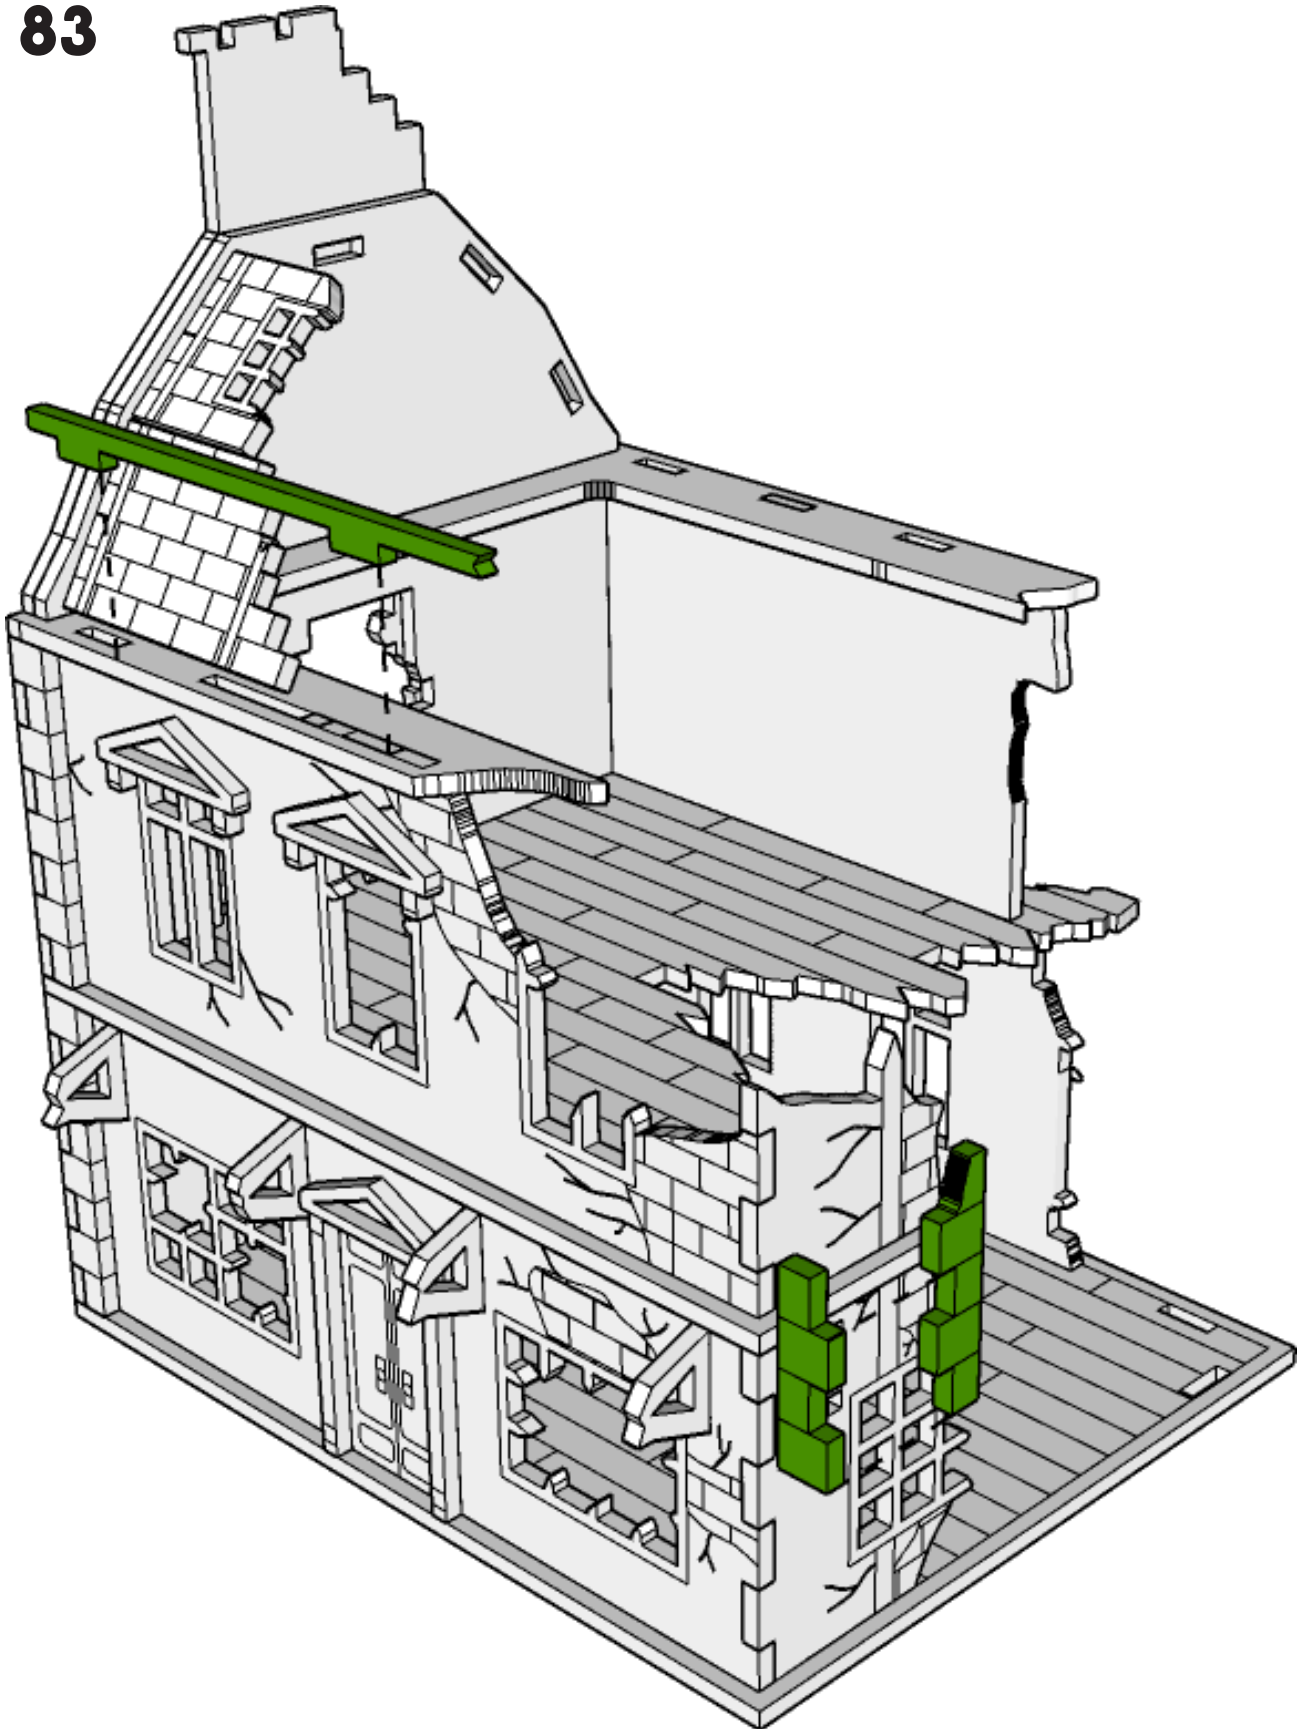

TABLETOP SCENICS

TTSC-WAR-O82
City Rowhouse Cafe and
Terrace Destroyed

83