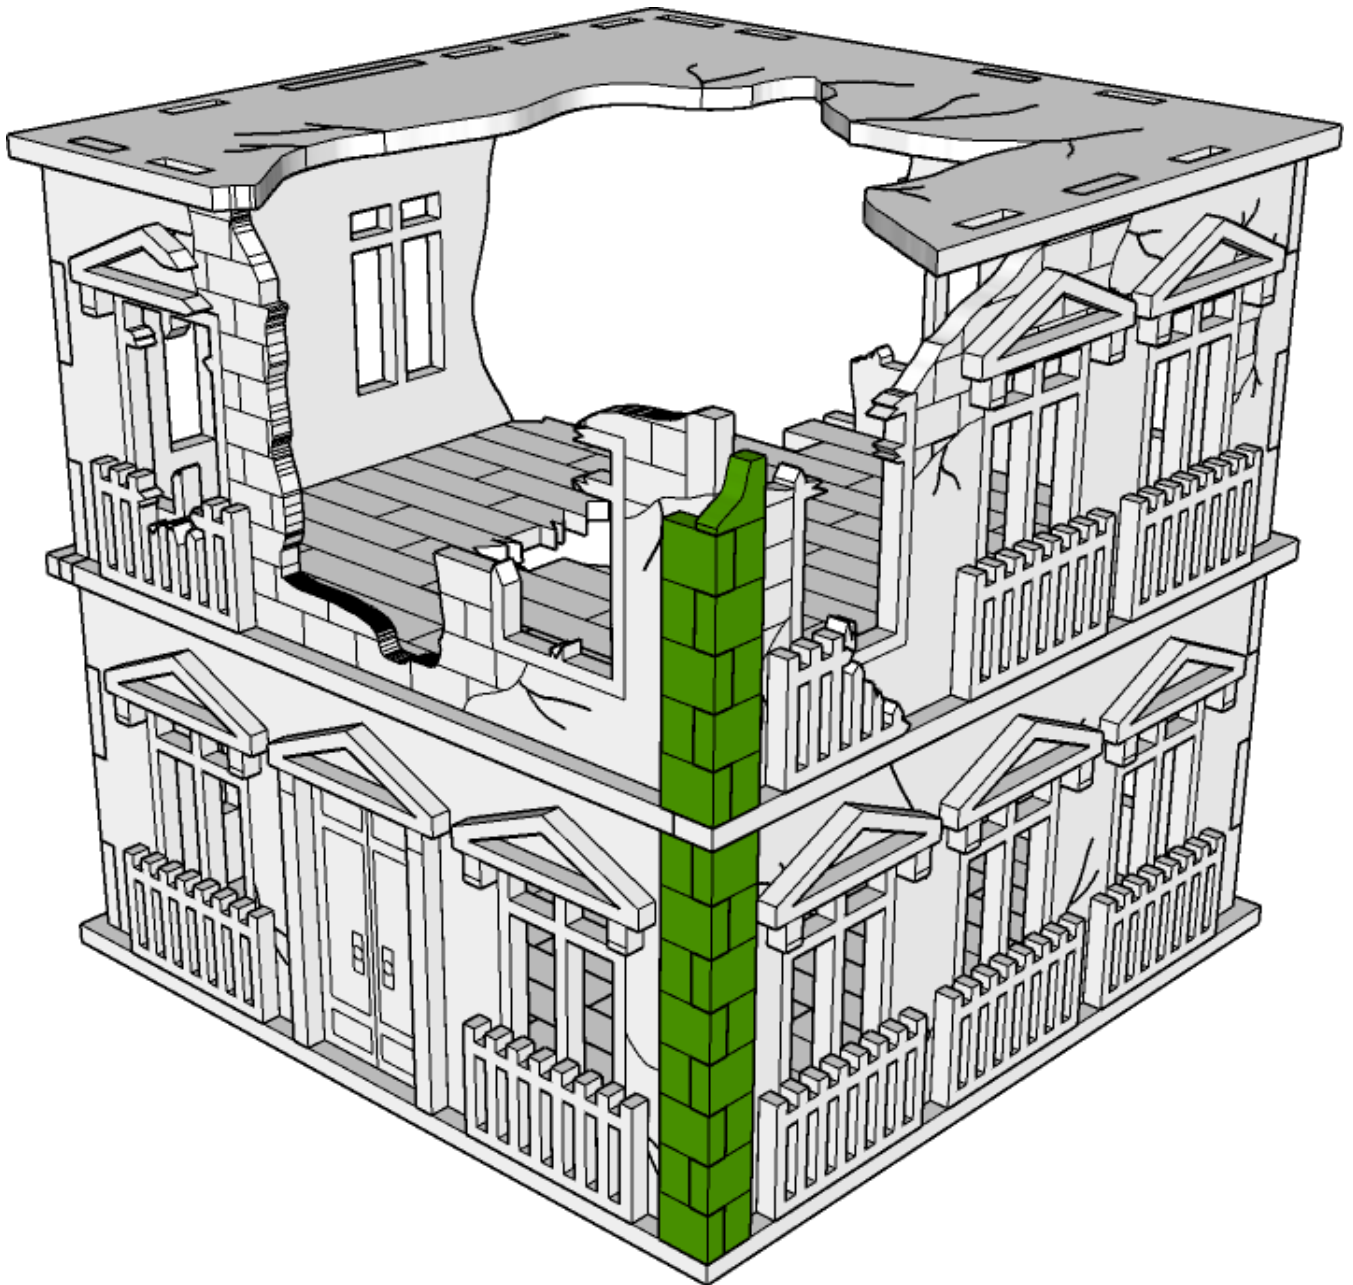

38

TABLETOP SCENICS

TTSC-WAR-O82
City Rowhouse Cafe and
Terrace Destroyed

39

TABLETOP SCENICS

40

TTSC-WAR-O82
City Rowhouse Cafe and
Terrace Destroyed

TABLETOP SCENICS