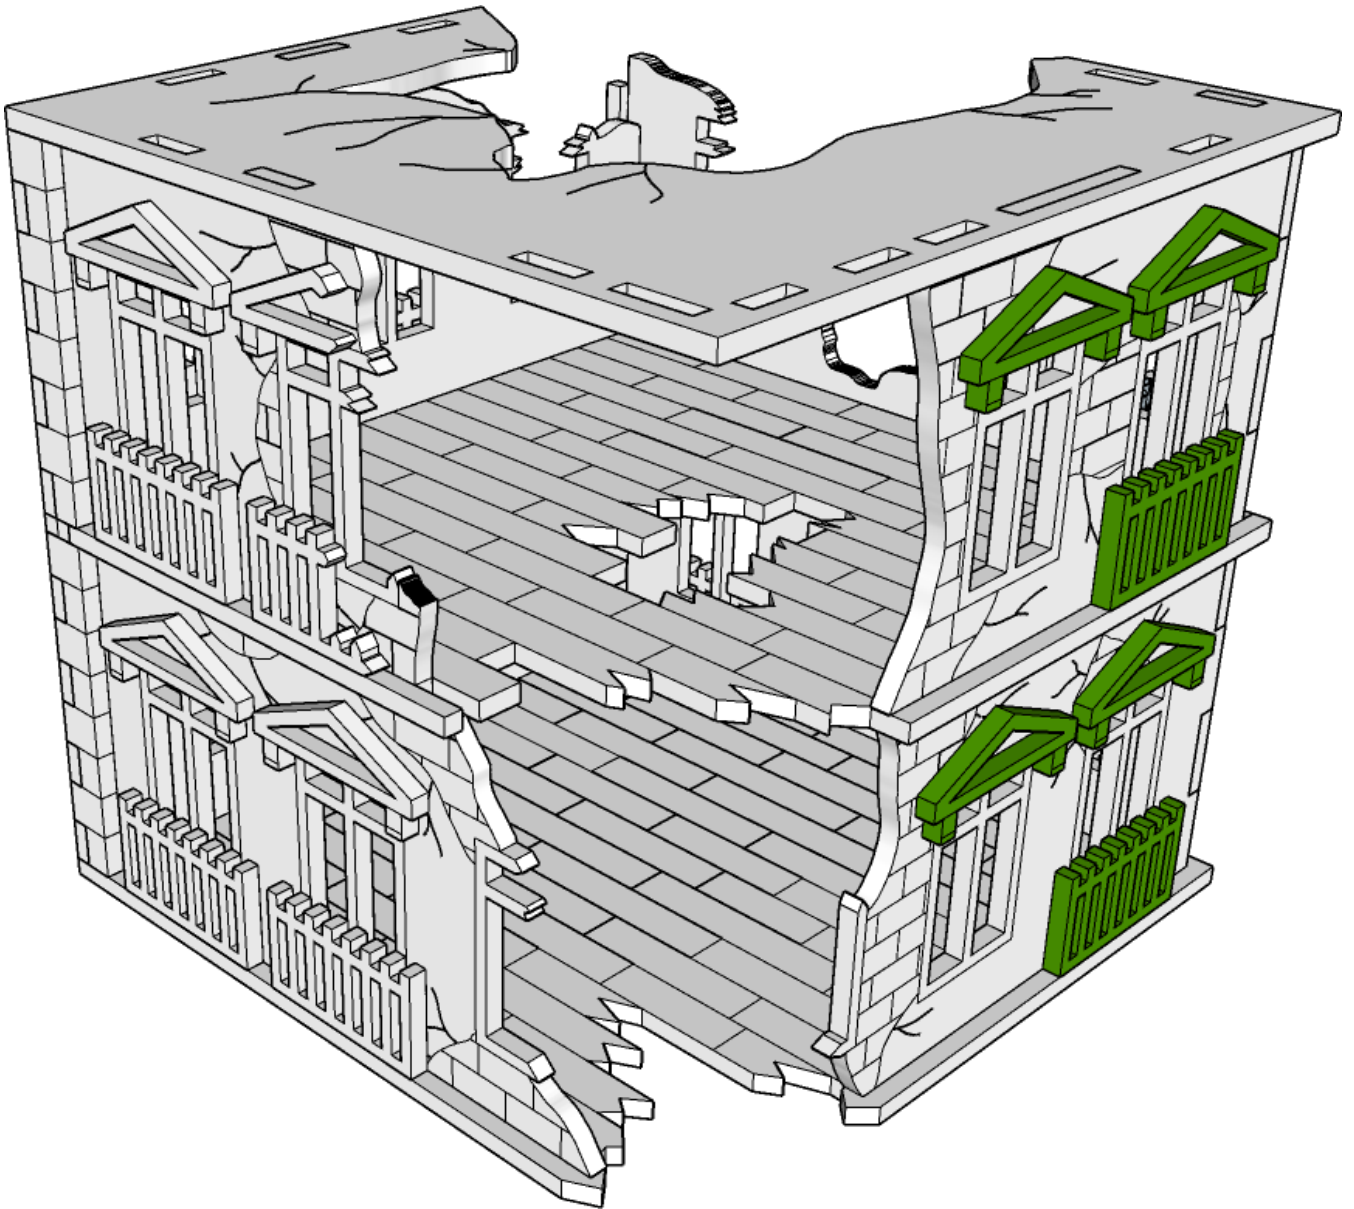

TABLETOP SCENICS

TTSC-WAR-O82
City Rowhouse Cafe and
Terrace Destroyed

46