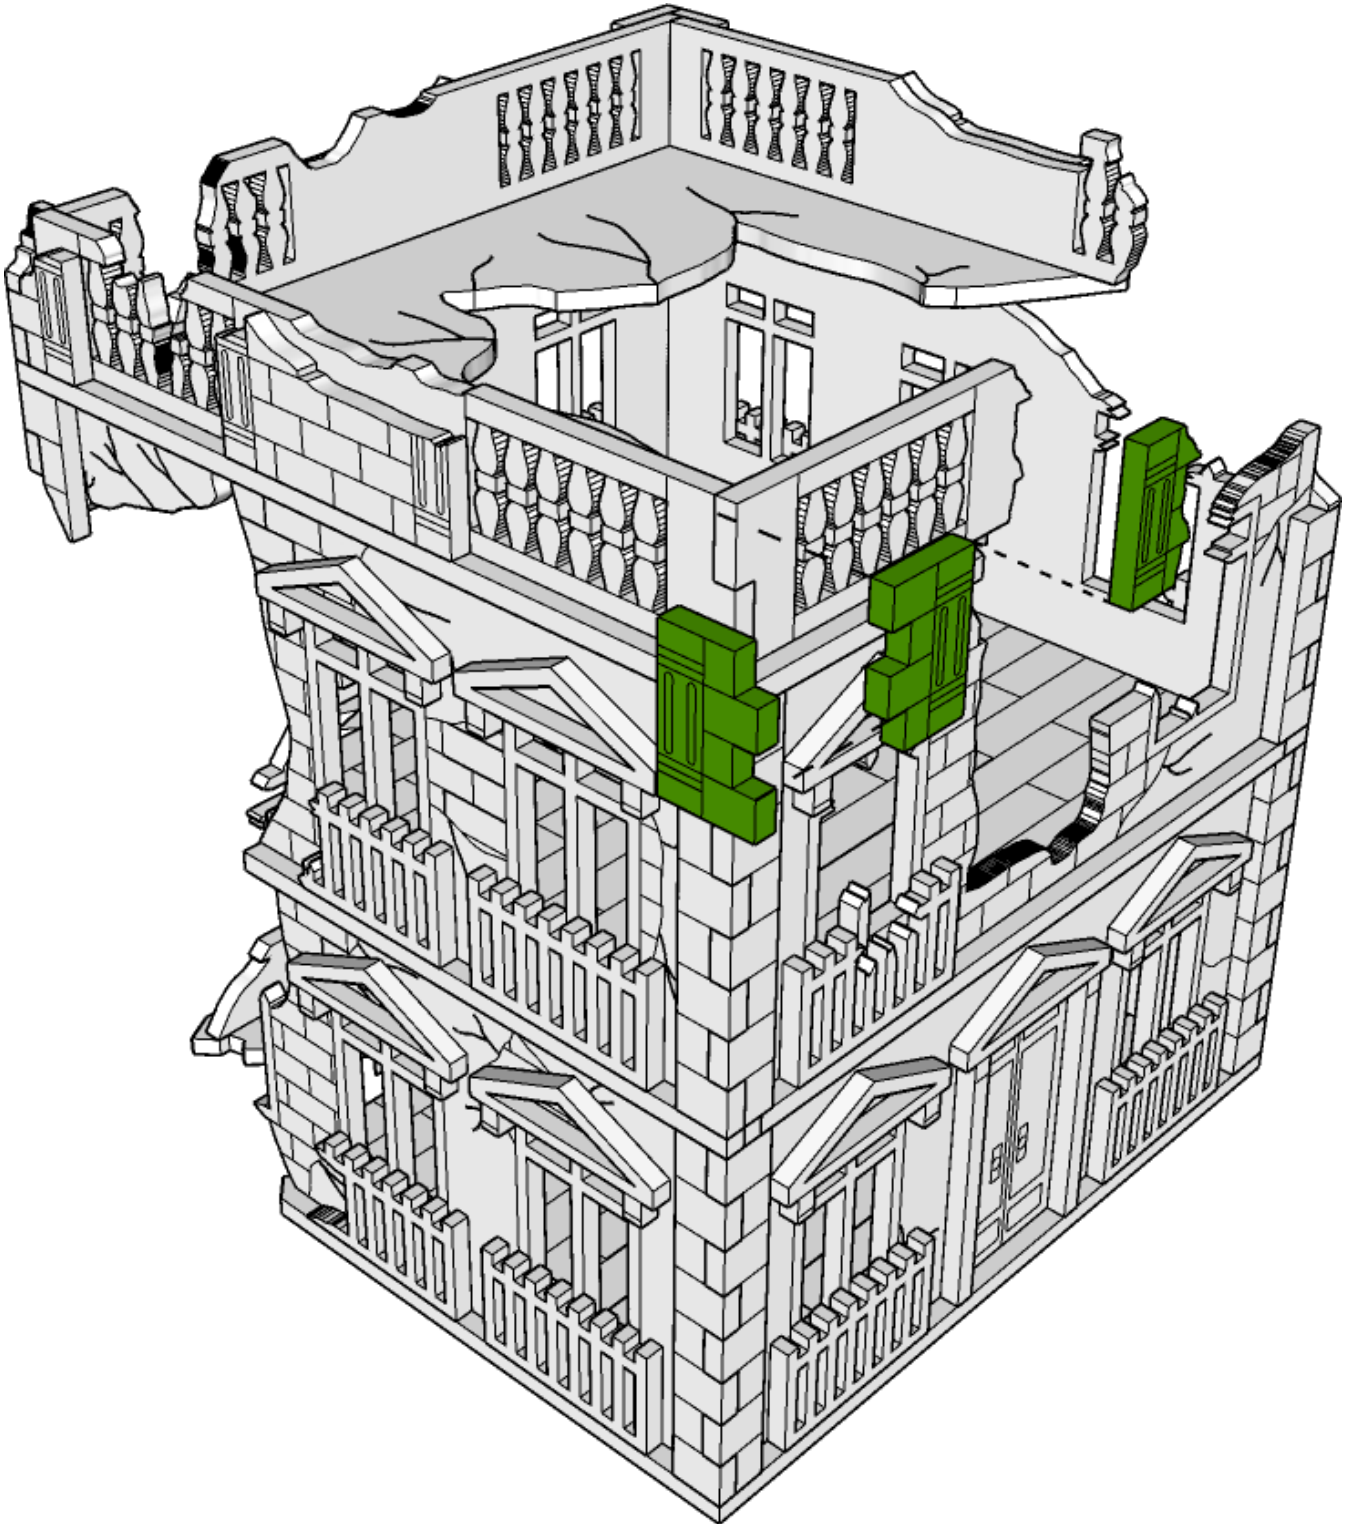

62

TABLETOP SCENICS

TTSC-WAR-O82
City Rowhouse Cafe and
Terrace Destroyed

63

TABLETOP SCENICS

TTSC-WAR-O82
City Rowhouse Cafe and
Terrace Destroyed

64

TABLETOP SCENICS