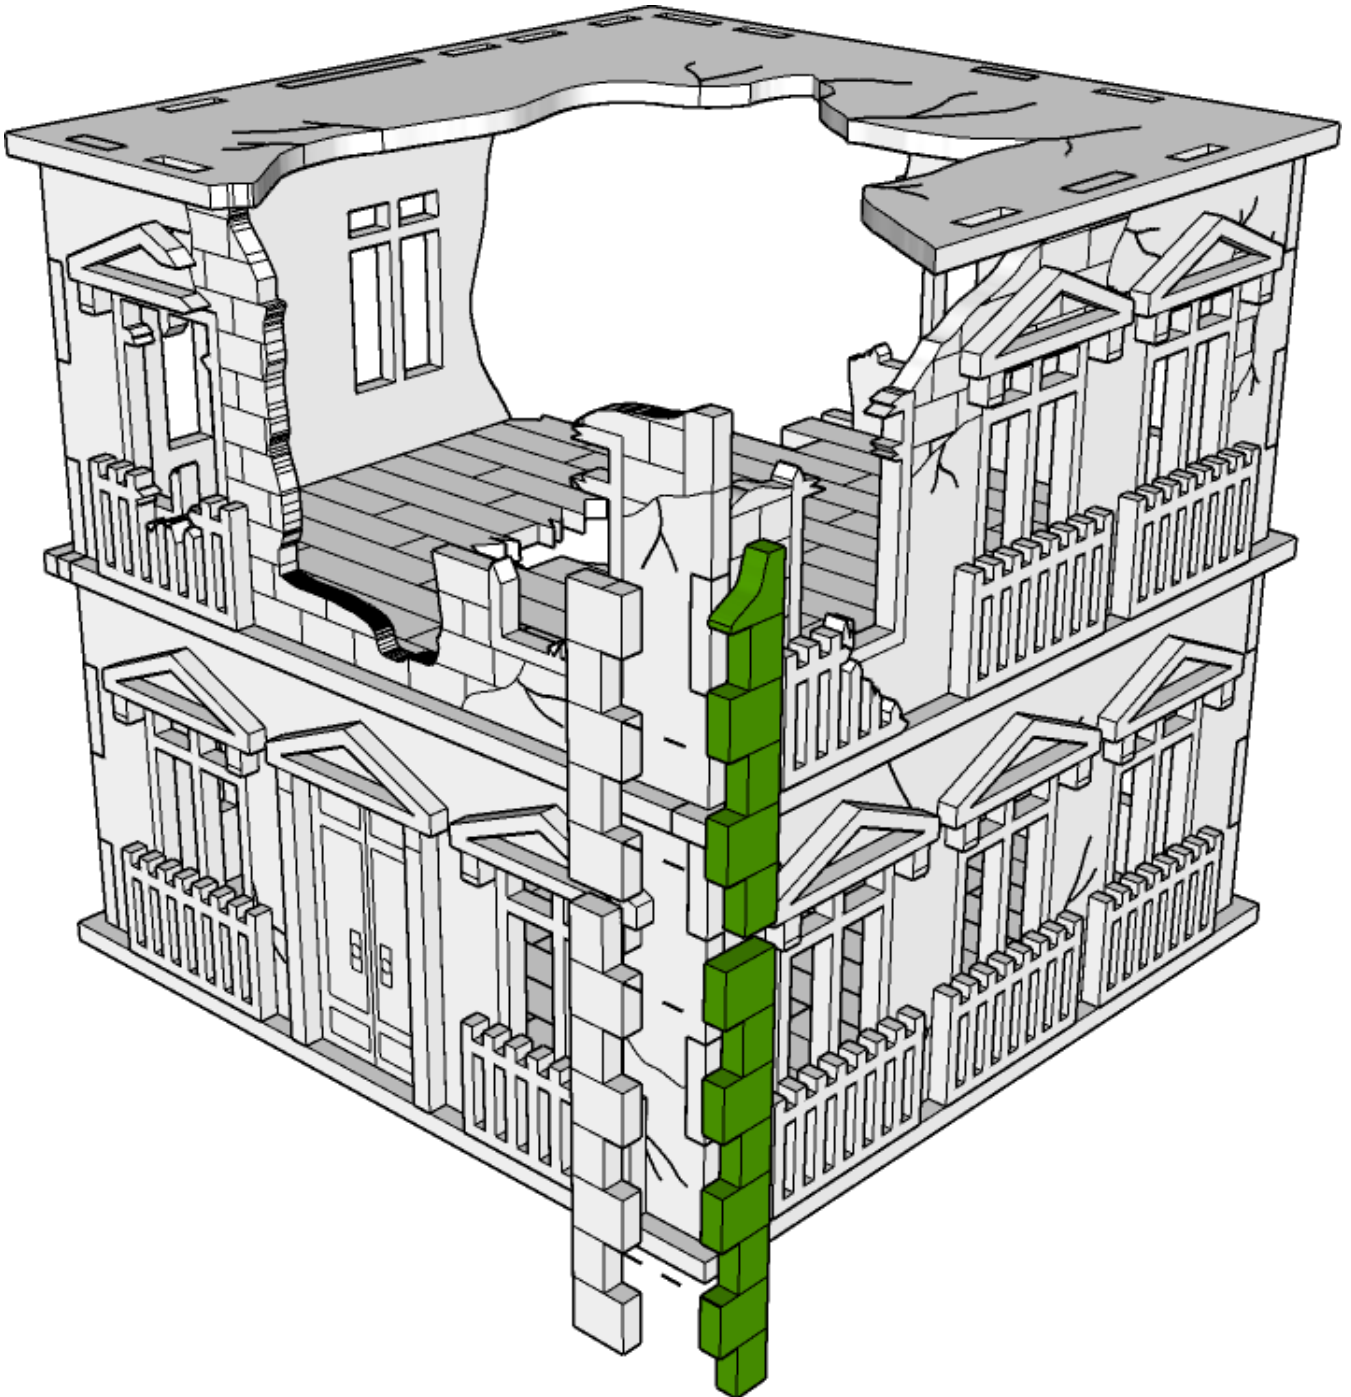

TABLETOP SCENICS

TTSC-WAR-O82
City Rowhouse Cafe and
Terrace Destroyed

36

TABLETOP SCENICS

TTSC-WAR-O82
City Rowhouse Cafe and
Terrace Destroyed

37

TABLETOP SCENICS

TTSC-WAR-O82
City Rowhouse Cafe and
Terrace Destroyed