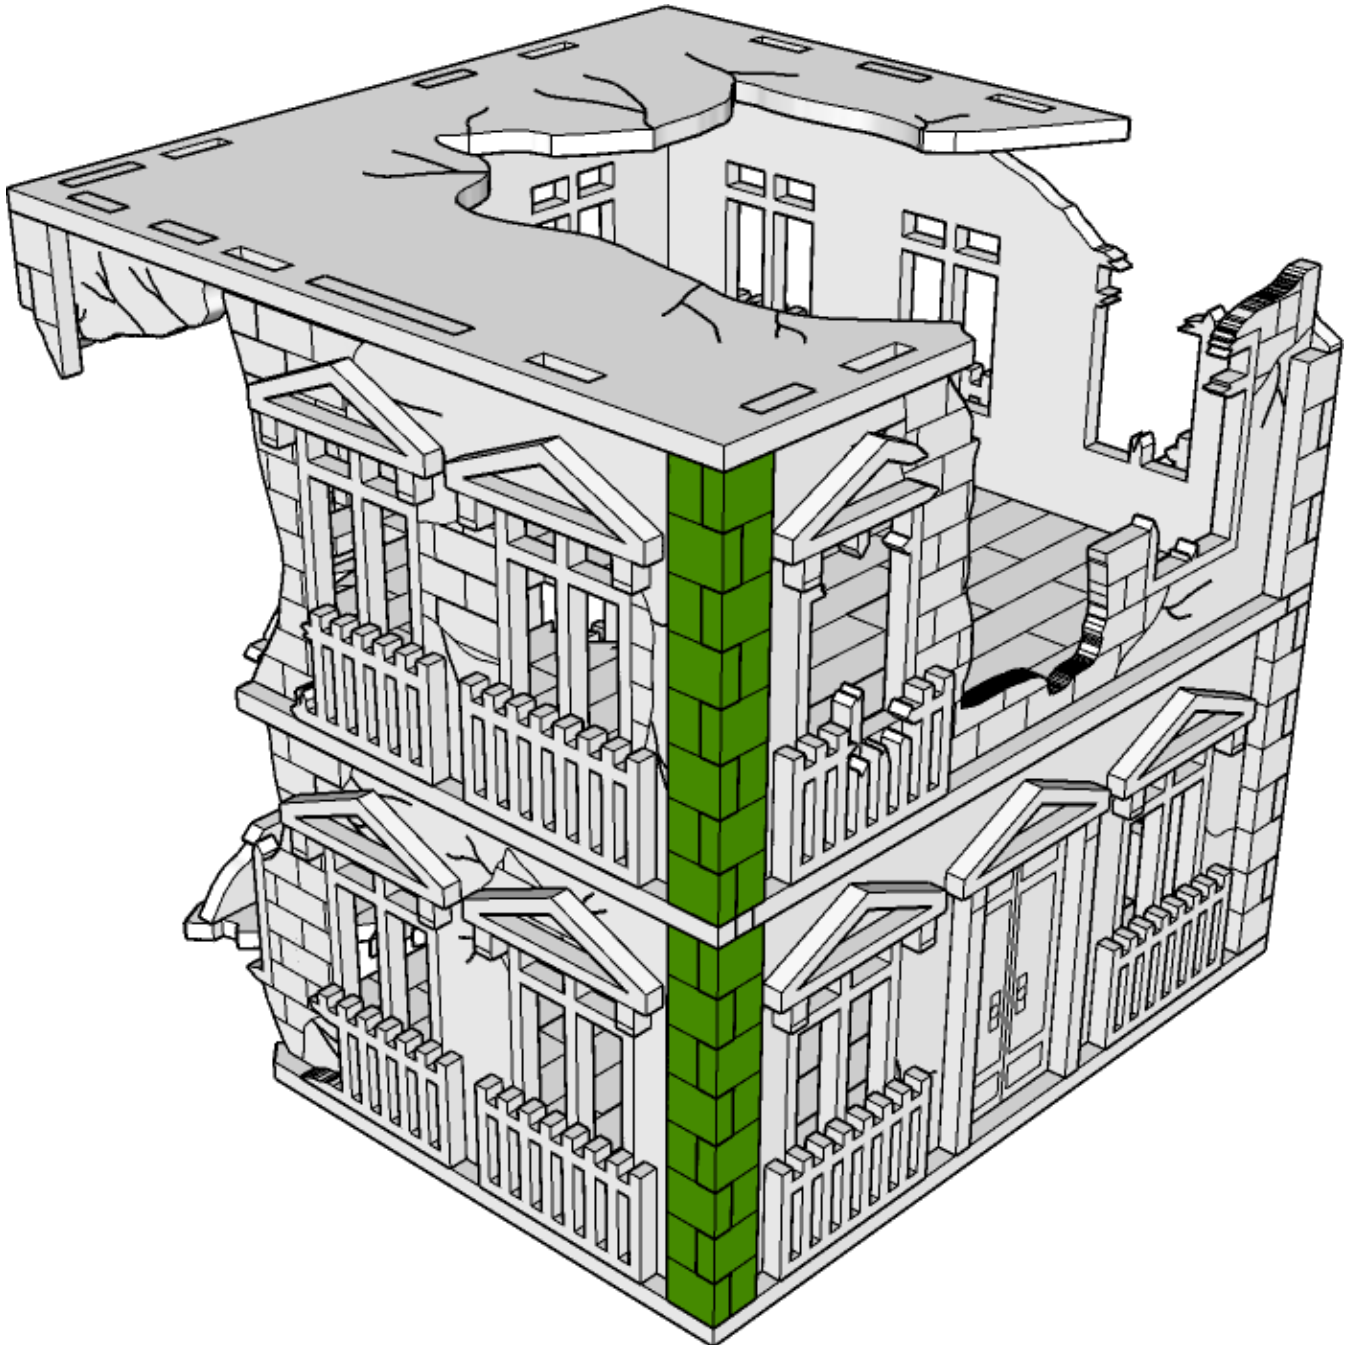

TABLETOP SCENICS

TTSC-WAR-O82
City Rowhouse Cafe and
Terrace Destroyed

54