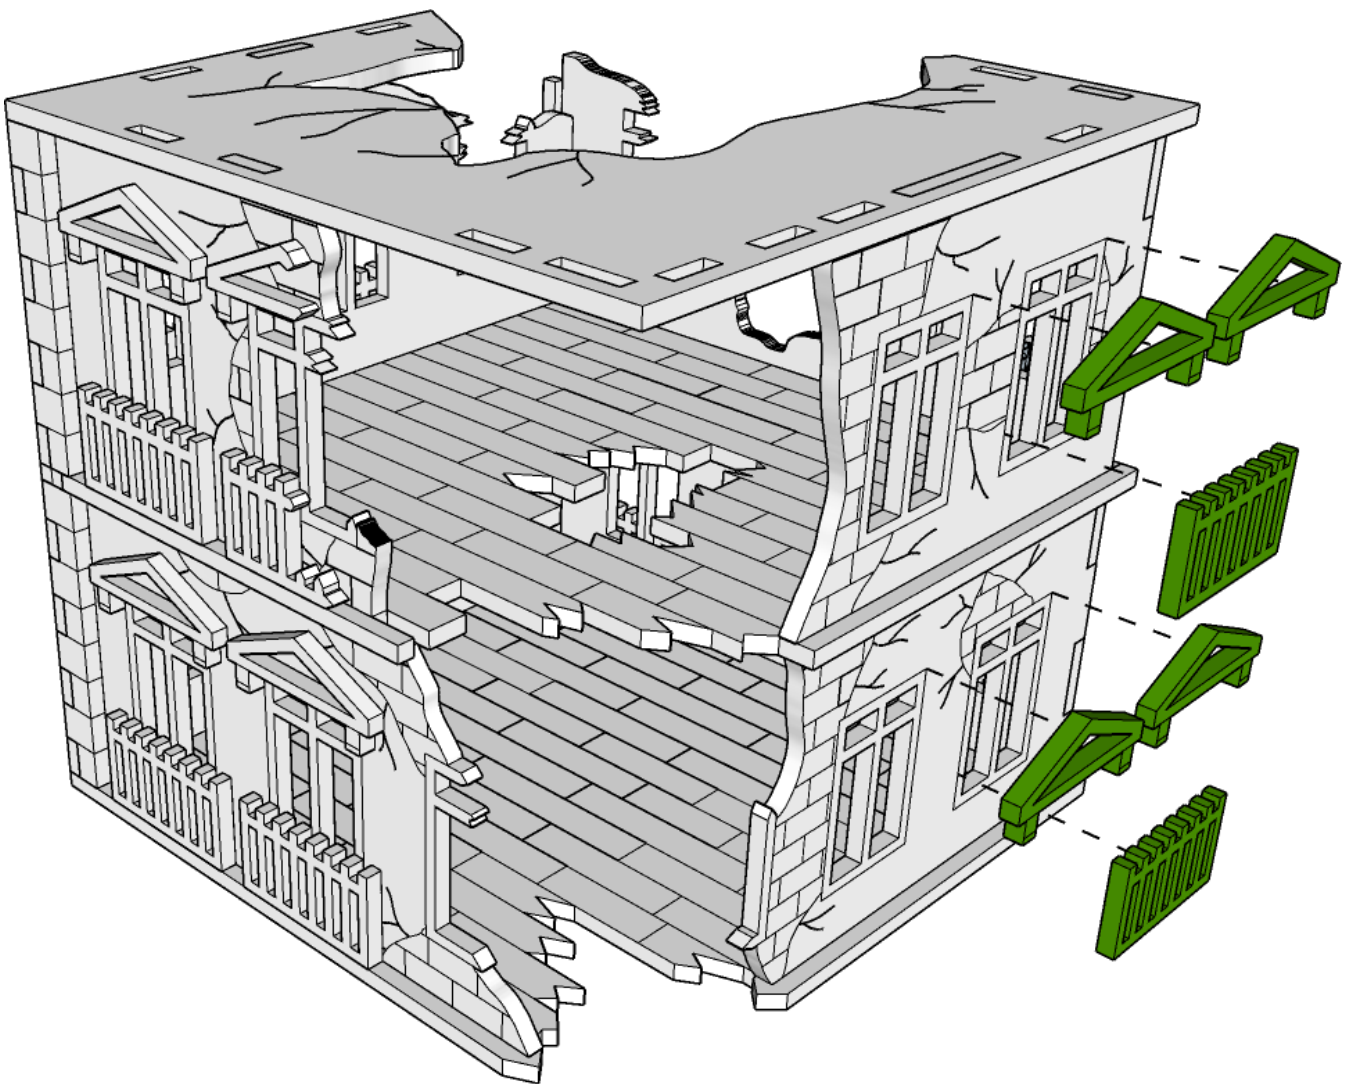

TABLETOP SCENICS

TTSC-WAR-O82
City Rowhouse Cafe and
Terrace Destroyed

44

TABLETOP SCENICS

TTSC-WAR-O82
City Rowhouse Cafe and
Terrace Destroyed

45

TABLETOP SCENICS

TTSC-WAR-O82
City Rowhouse Cafe and
Terrace Destroyed