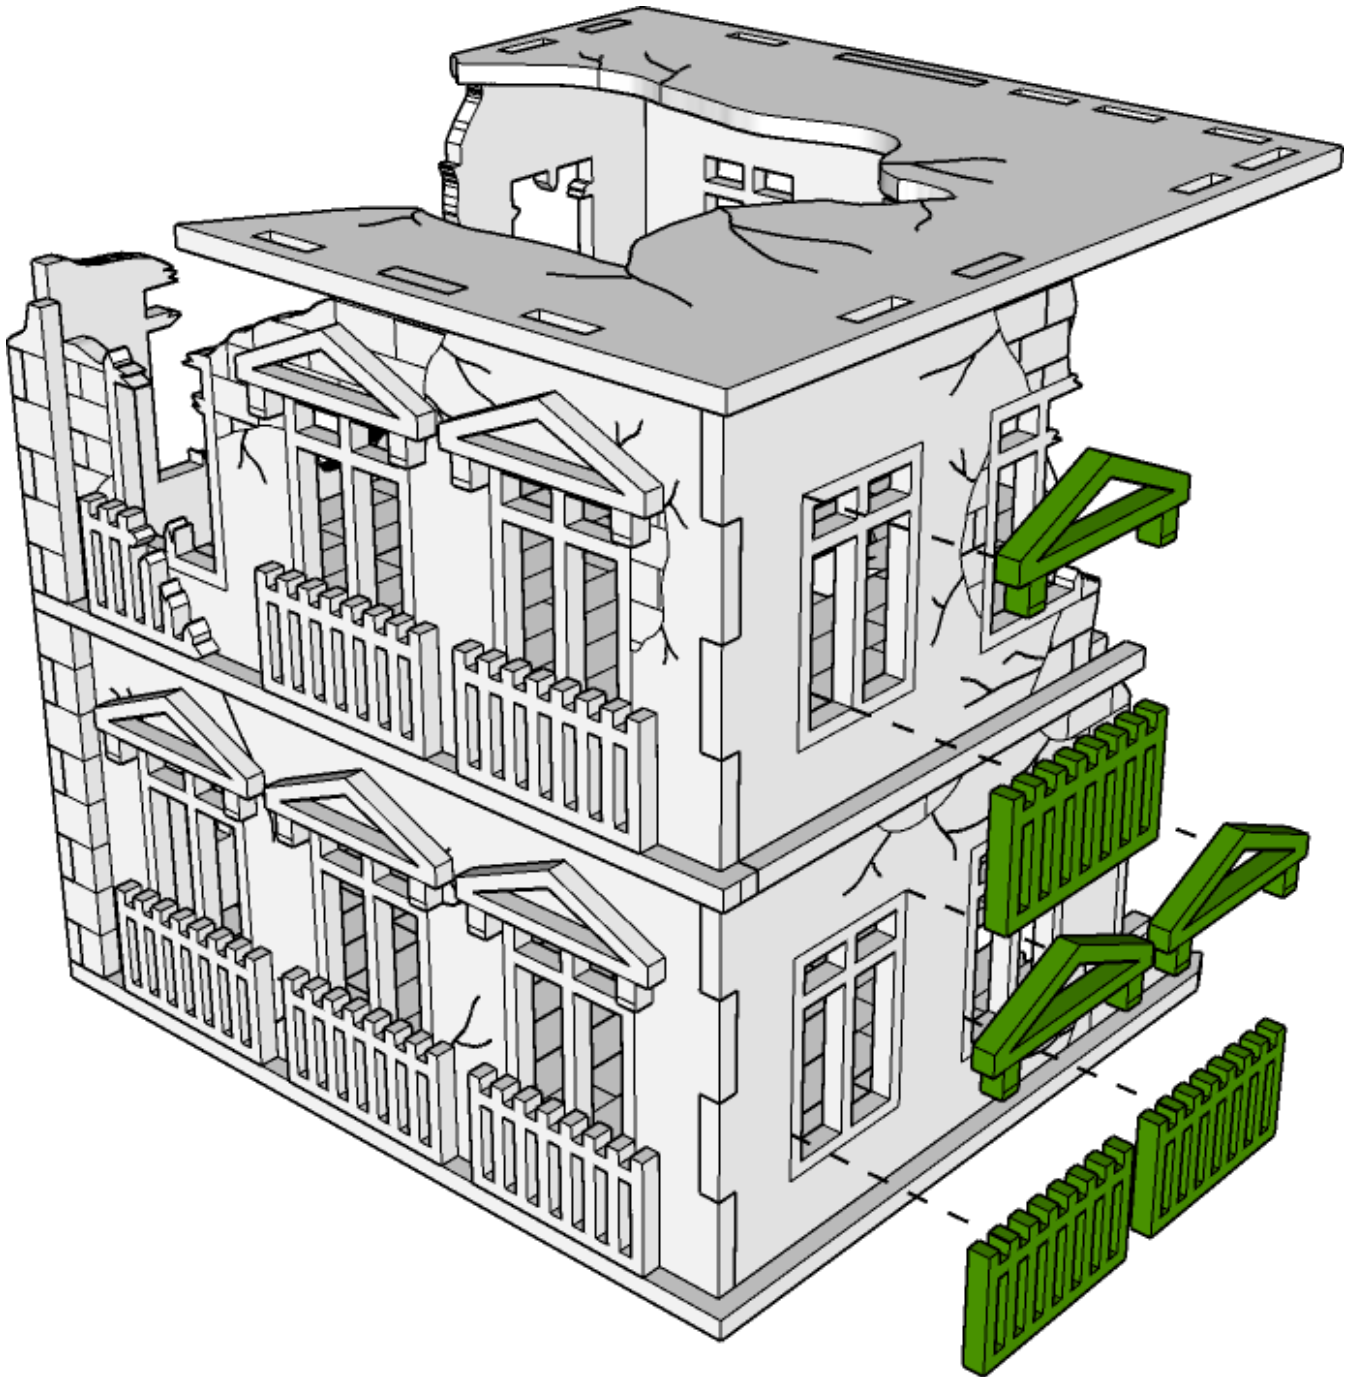

38

TABLETOP SCENICS

TTSC-WAR-O82
City Rowhouse Cafe and
Terrace Destroyed

39

TABLETOP SCENICS

40

TTSC-WAR-O82
City Rowhouse Cafe and
Terrace Destroyed

TABLETOP SCENICS