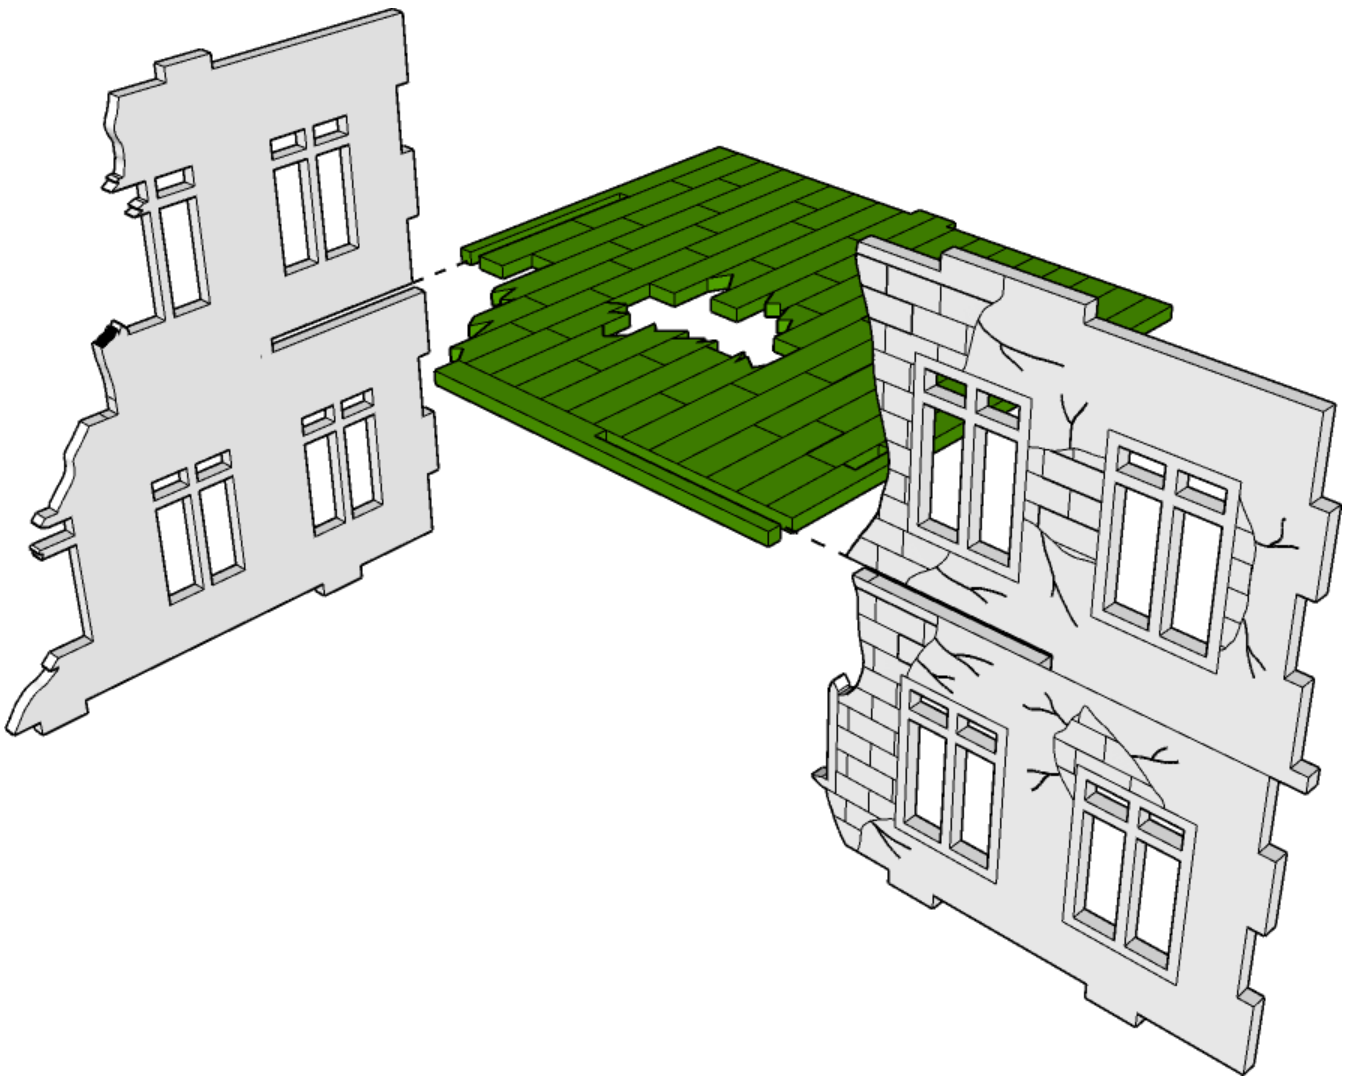

TABLETOP SCENICS

TTSC-WAR-O82
City Rowhouse Cafe and
Terrace Destroyed

22