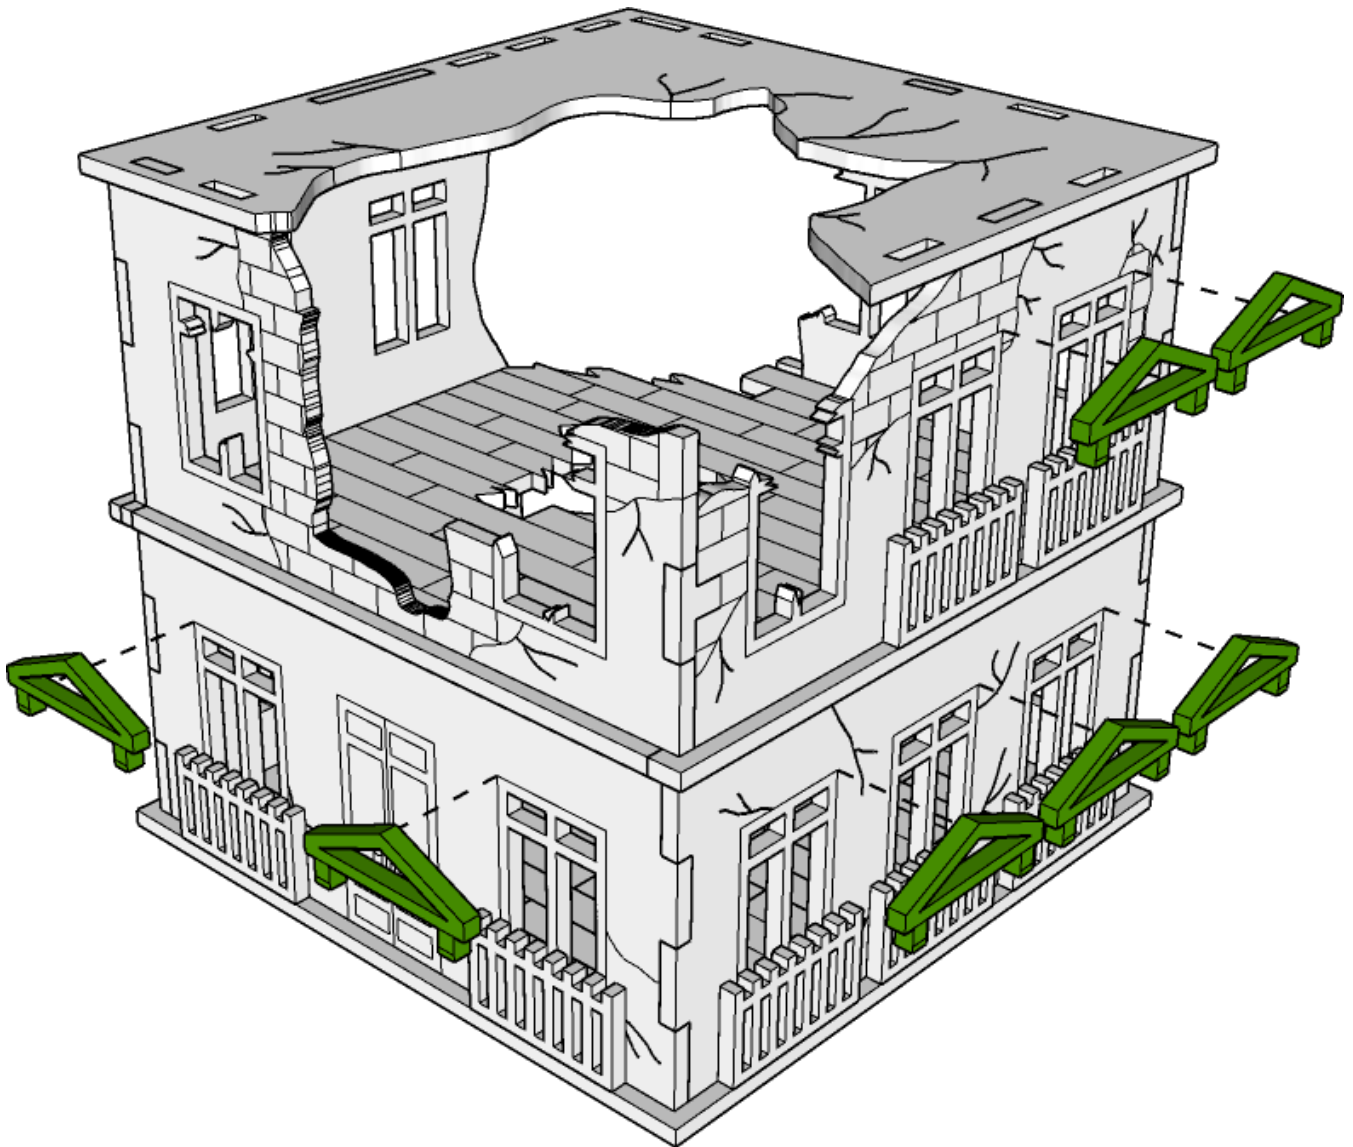

TABLETOP SCENICS

TTSC-WAR-O82
City Rowhouse Cafe and
Terrace Destroyed

33