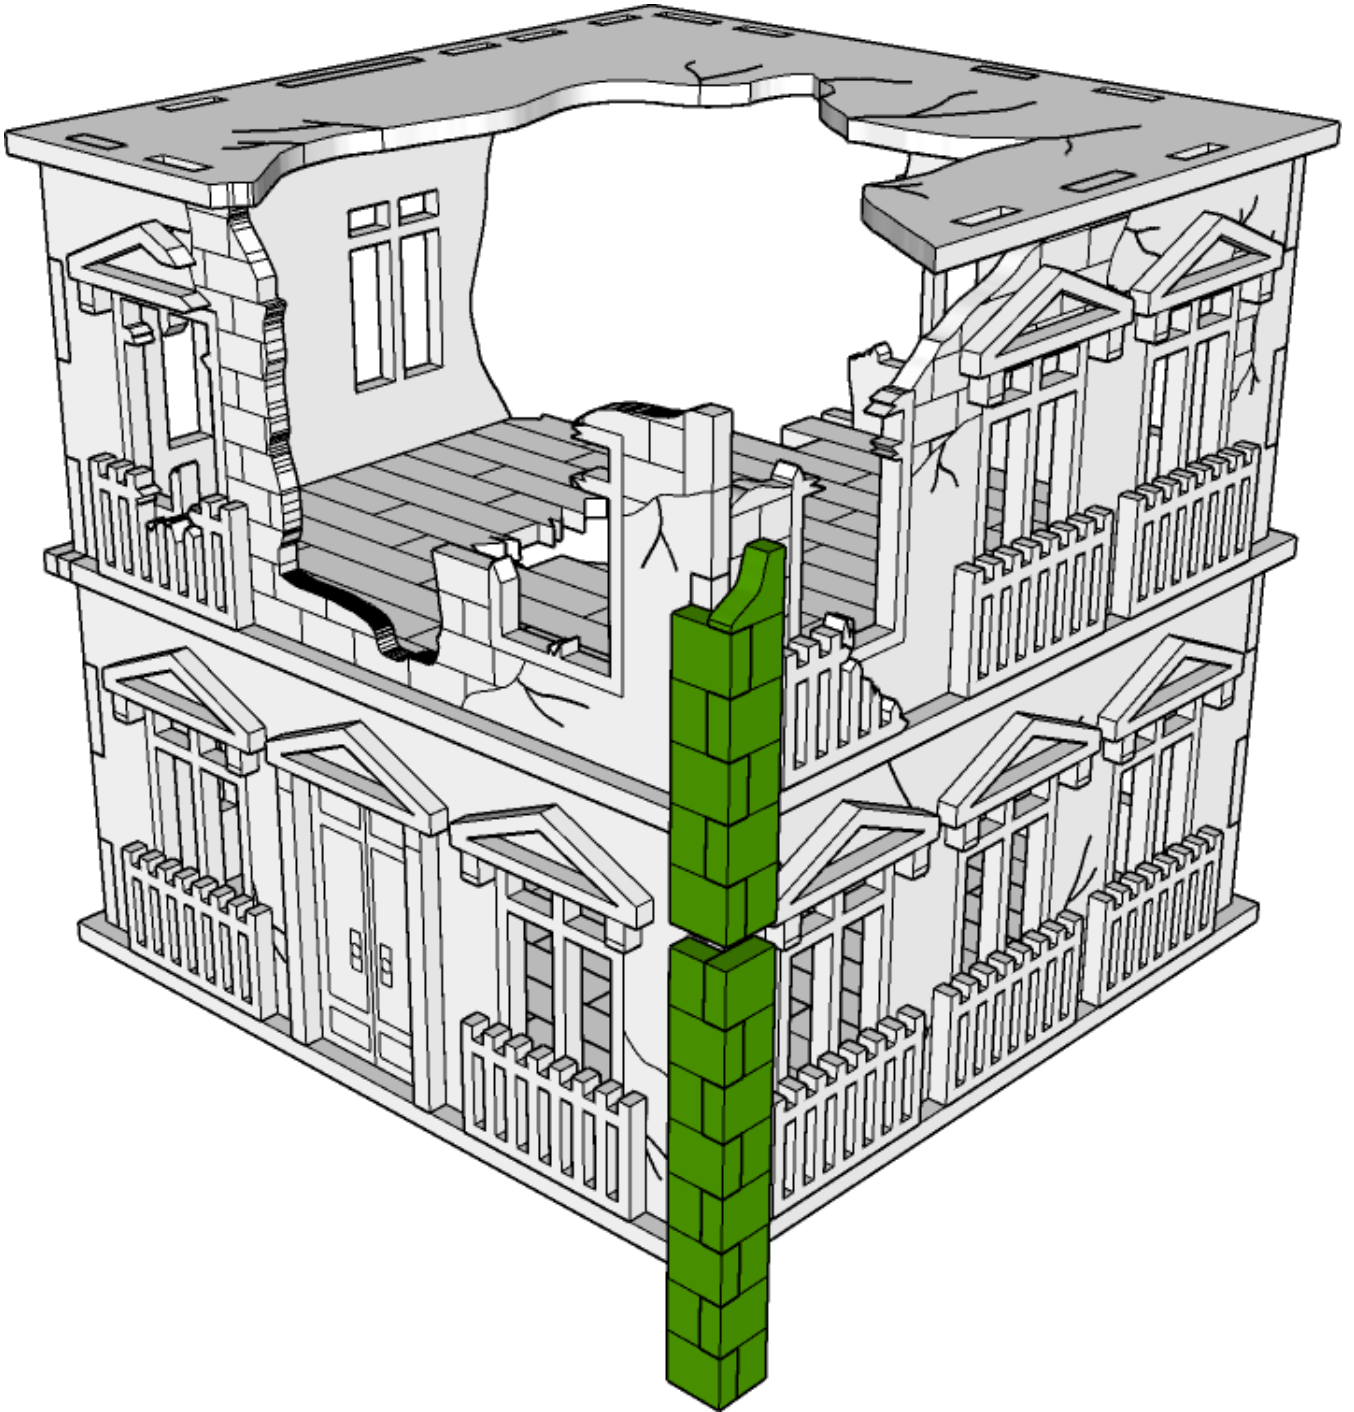

TABLETOP SCENICS

TTSC-WAR-O82
City Rowhouse Cafe and
Terrace Destroyed

38