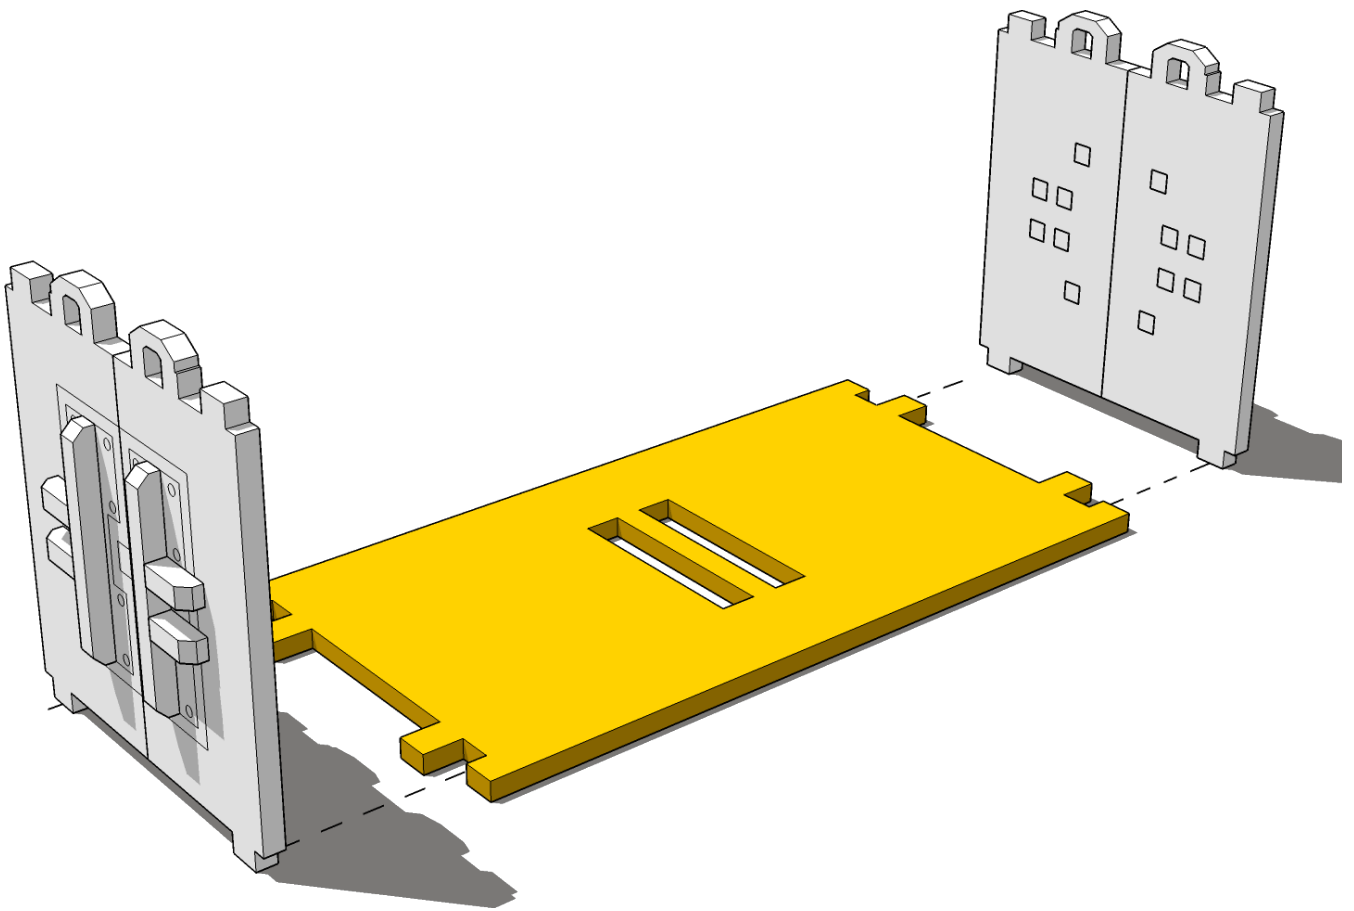

TABLETOP SCENICS

49

TTSCW-SFG-124
Freighter Graveyard -
Storage Tanks