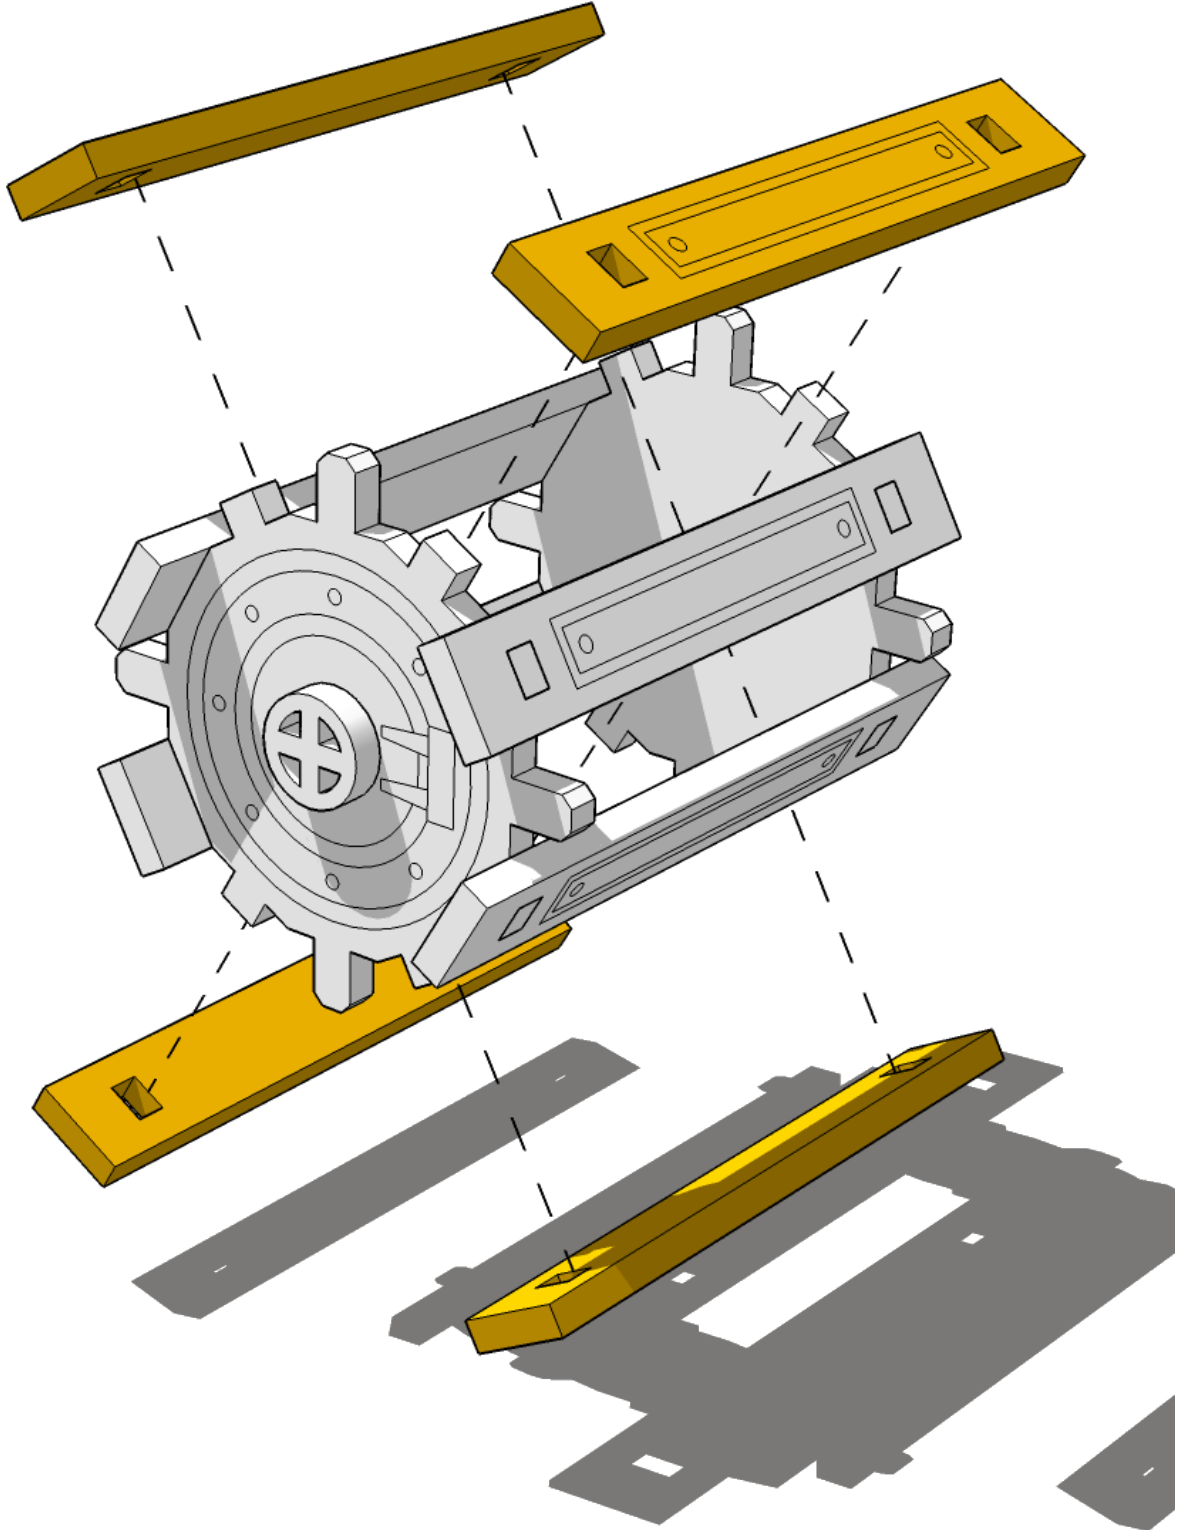

TABLETOP SCENICS

TTSCW-SFG-124 Freighter Graveyard - Storage Tanks

5