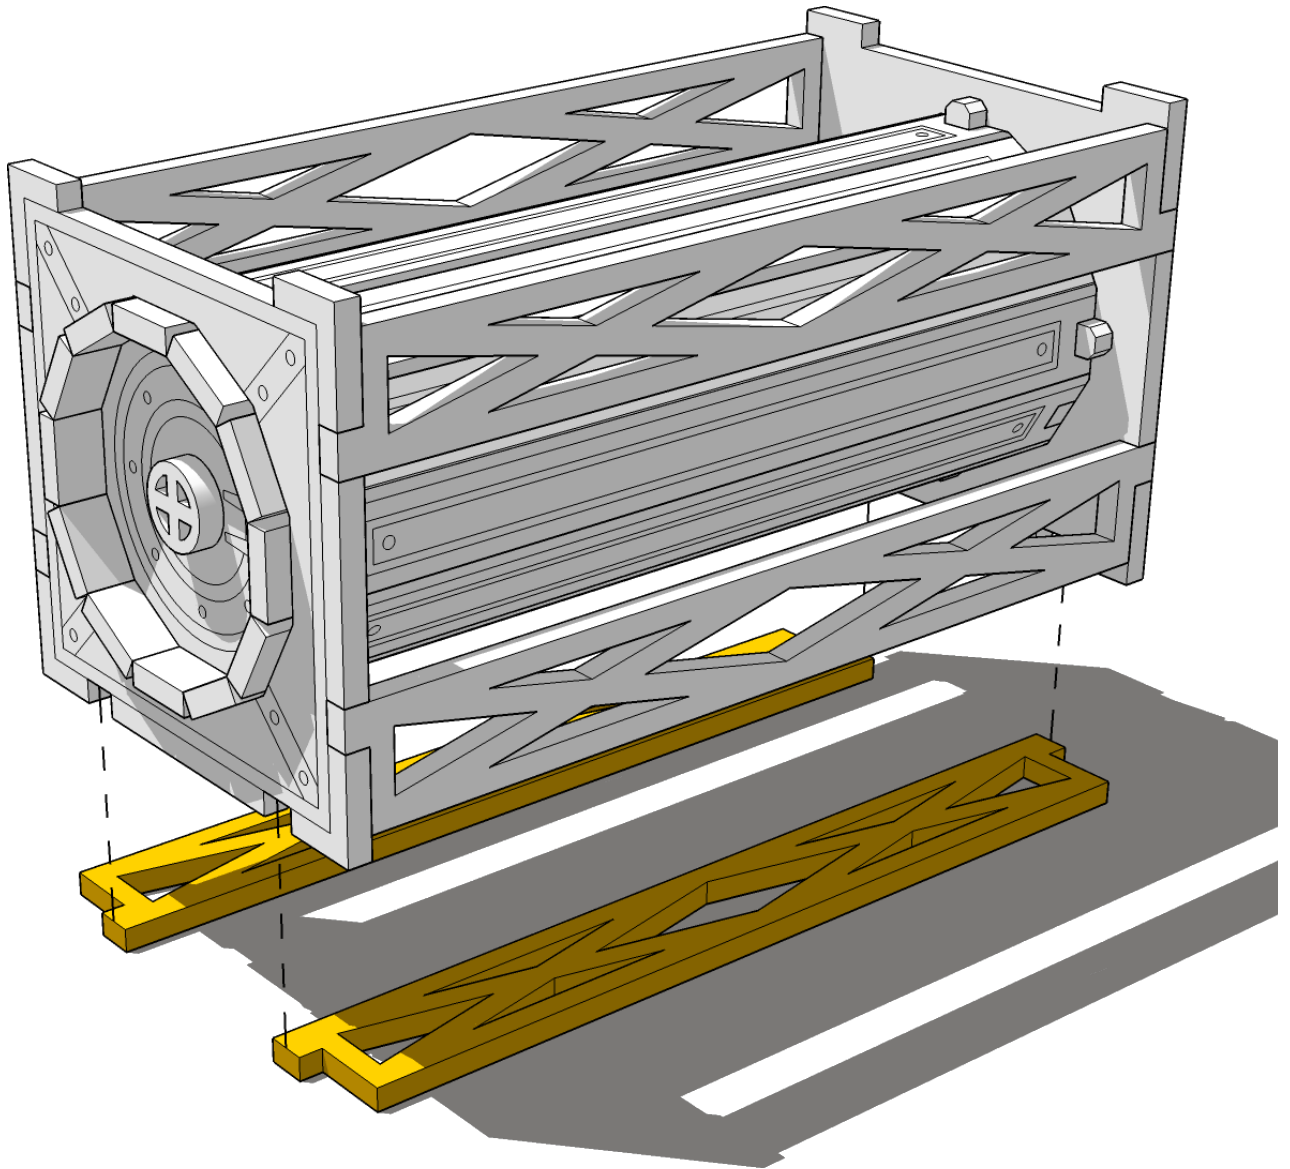

TABLETOP SCENICS

TTSCW-SFG-124
Freighter Graveyard -
Storage Tanks

21