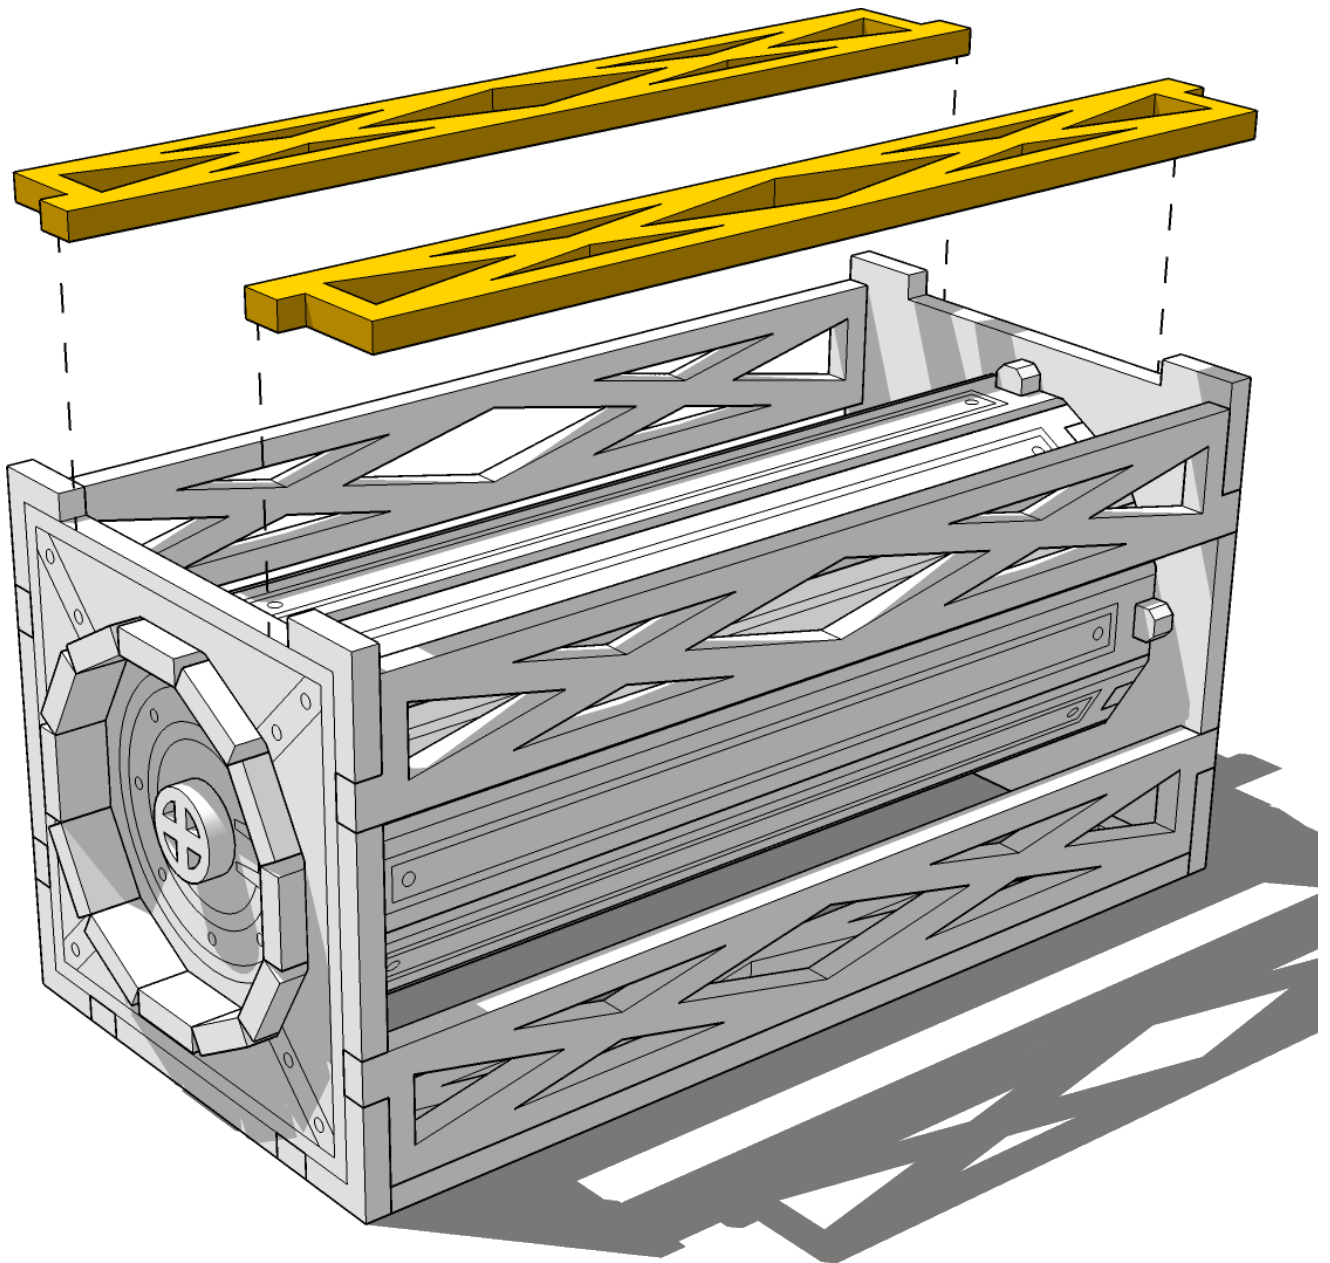

TABLETOP SCENICS

TTSCW-SFG-124
Freighter Graveyard -
Storage Tanks

22