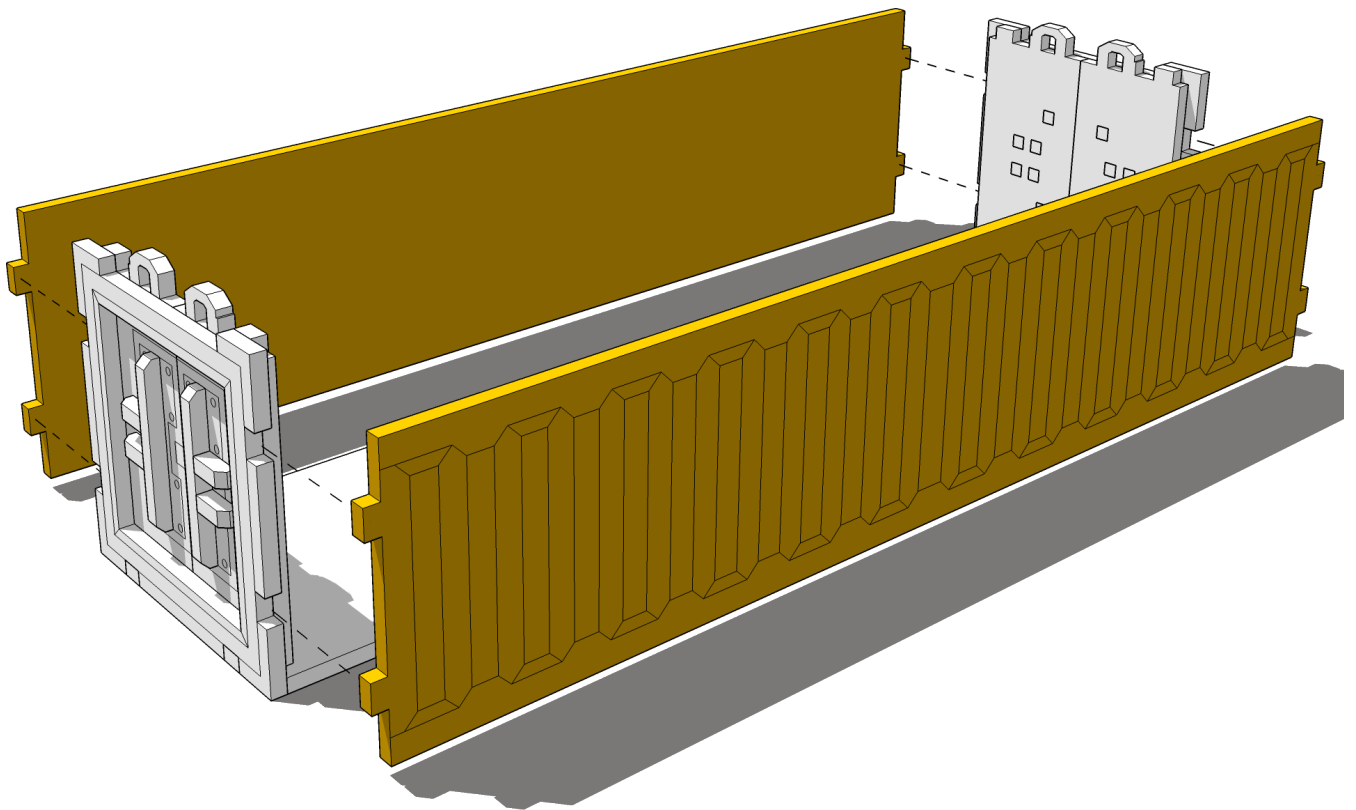

TABLETOP SCENICS

69

TTSCW-SFG-124
Freighter Graveyard -
Storage Tanks