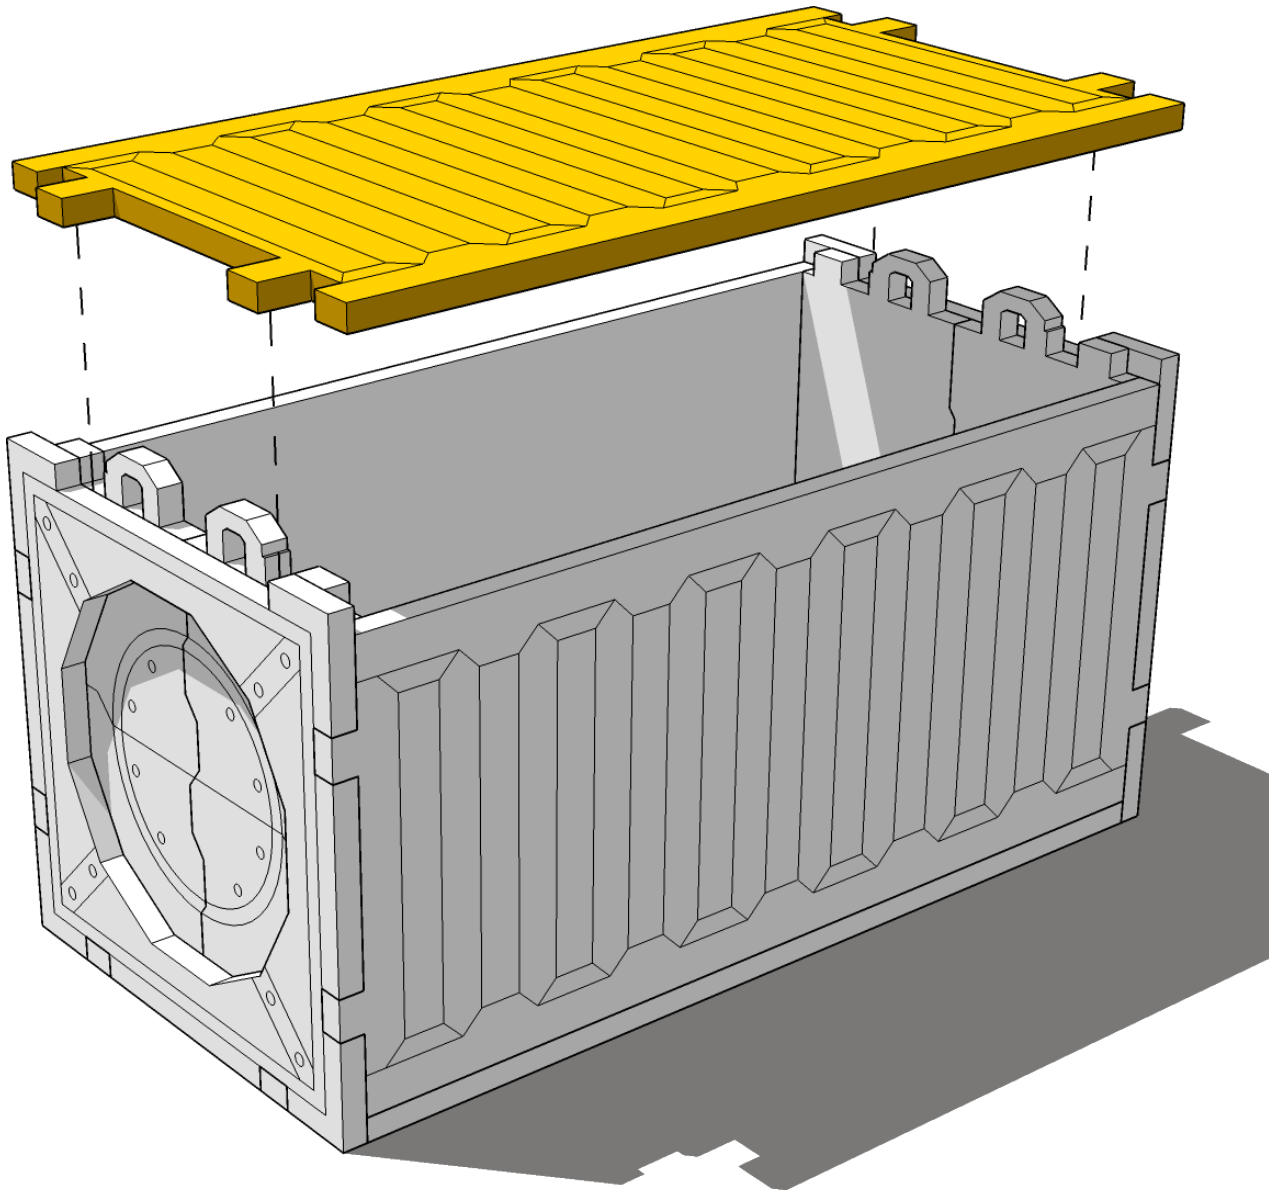

# TABLETOP SCENICS

**TTSCW-SFG-124**  
**Freighter Graveyard -**  
**Storage Tanks**

**60**