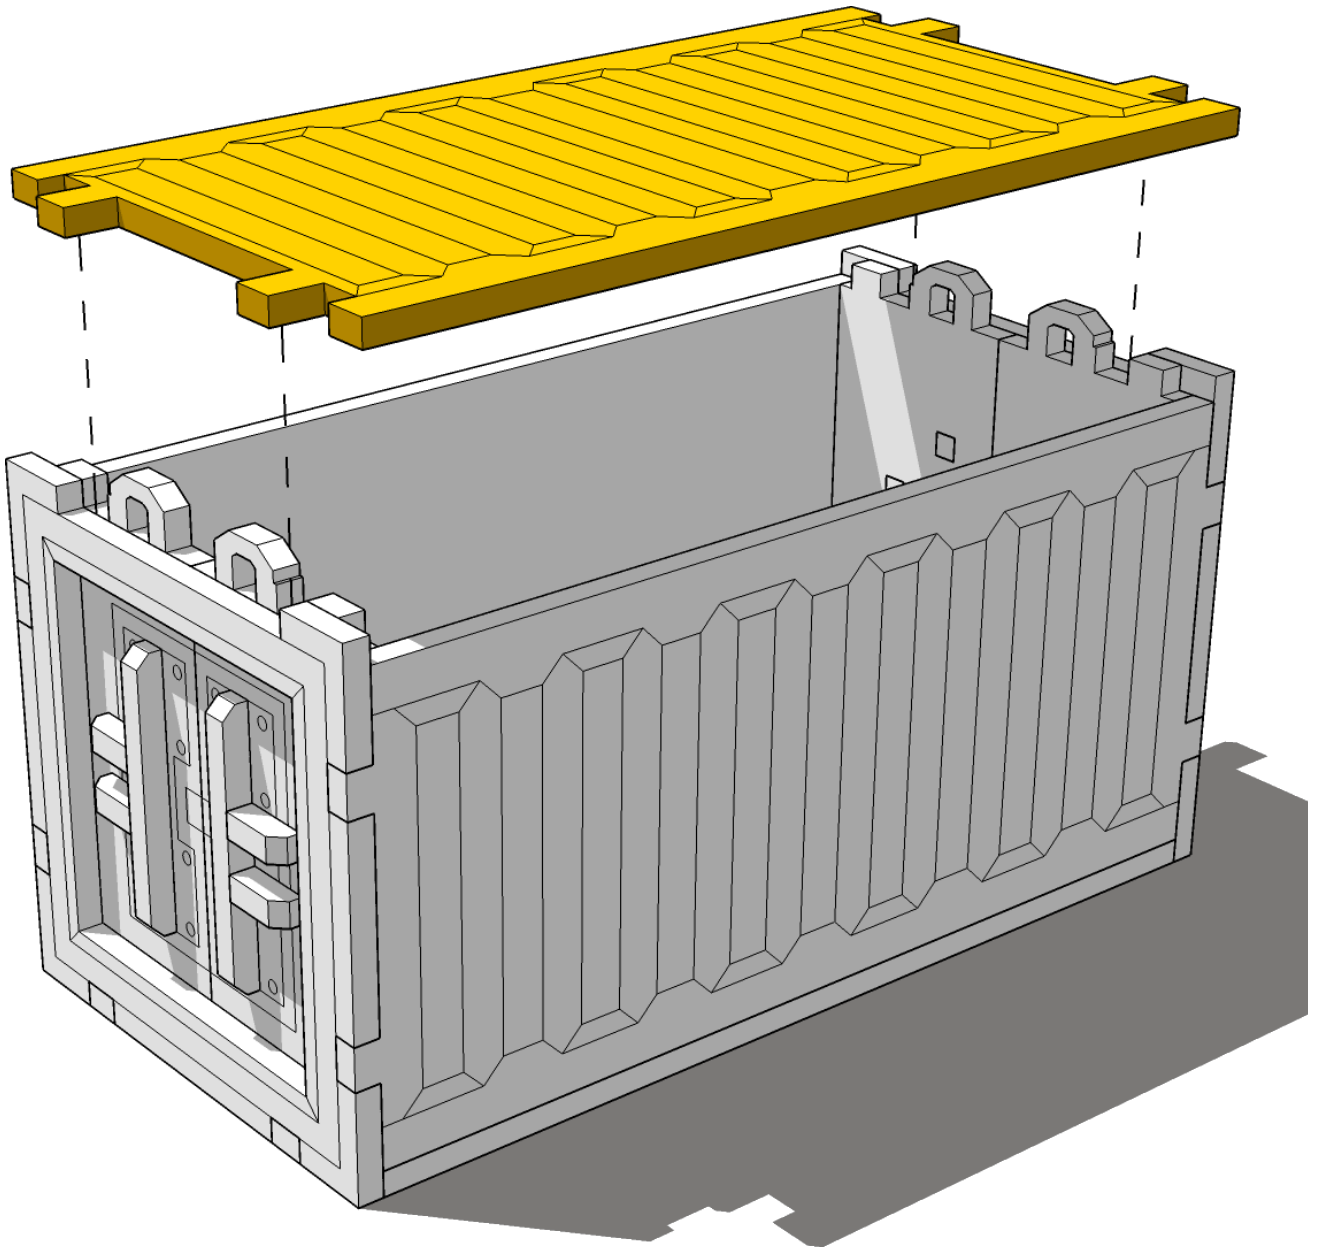

TABLETOP SCENICS

TTSCW-SFG-124
Freighter Graveyard -
Storage Tanks

52