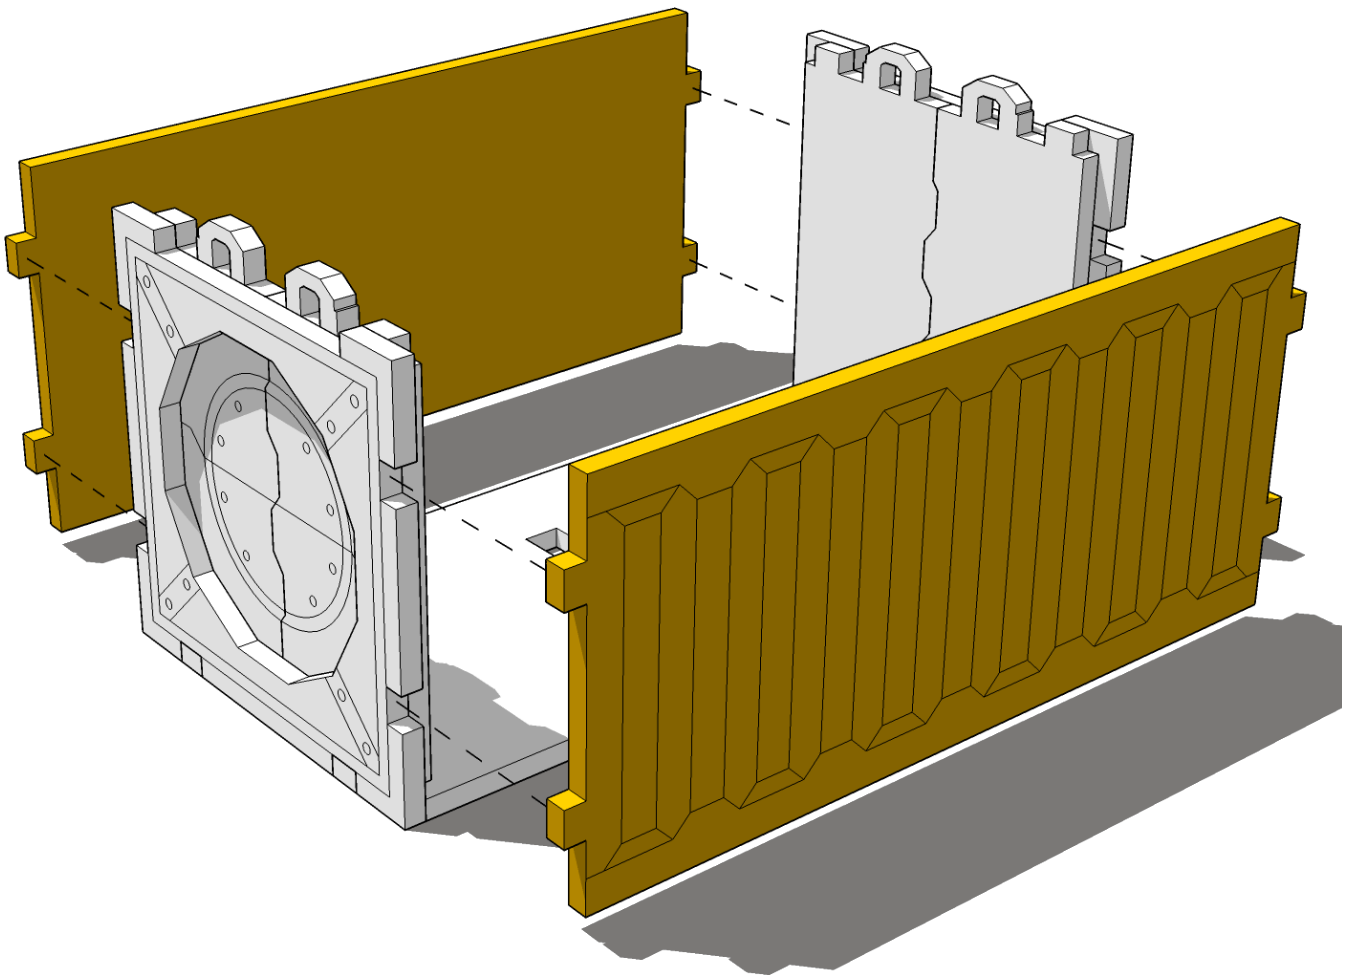

TABLETOP SCENICS

TTSCW-SFG-124 Freighter Graveyard - Storage Tanks

59