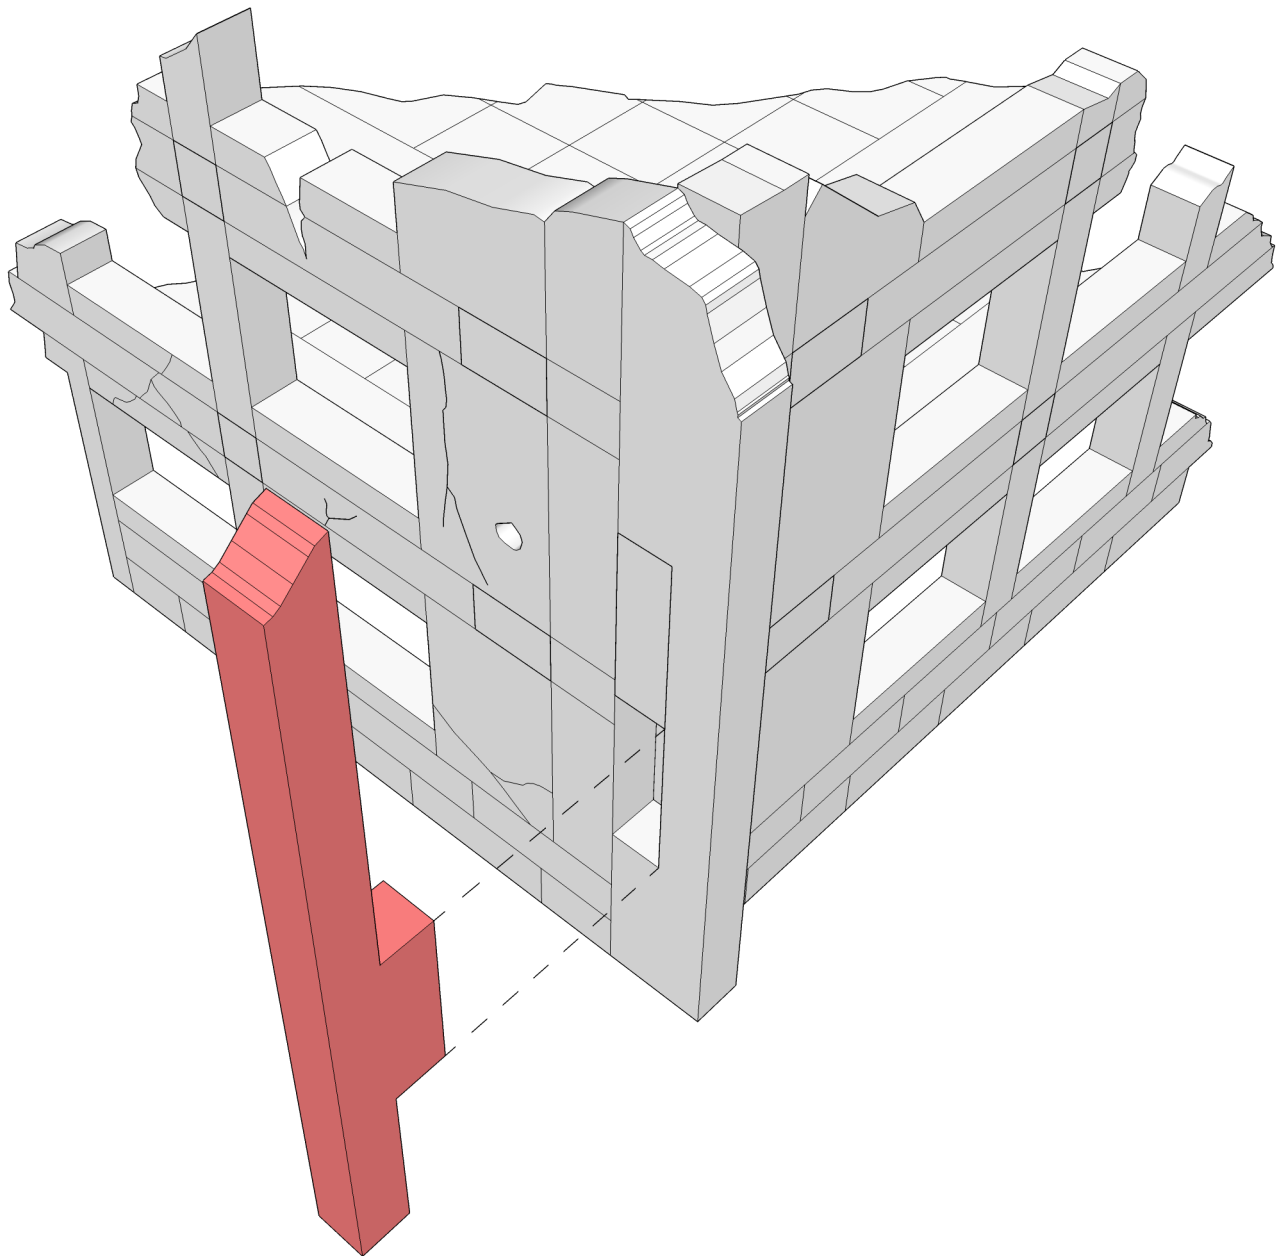

TABLETOP SCENICS

TTSC-SFX-O85
City Ruins

22

TTCOMBAT