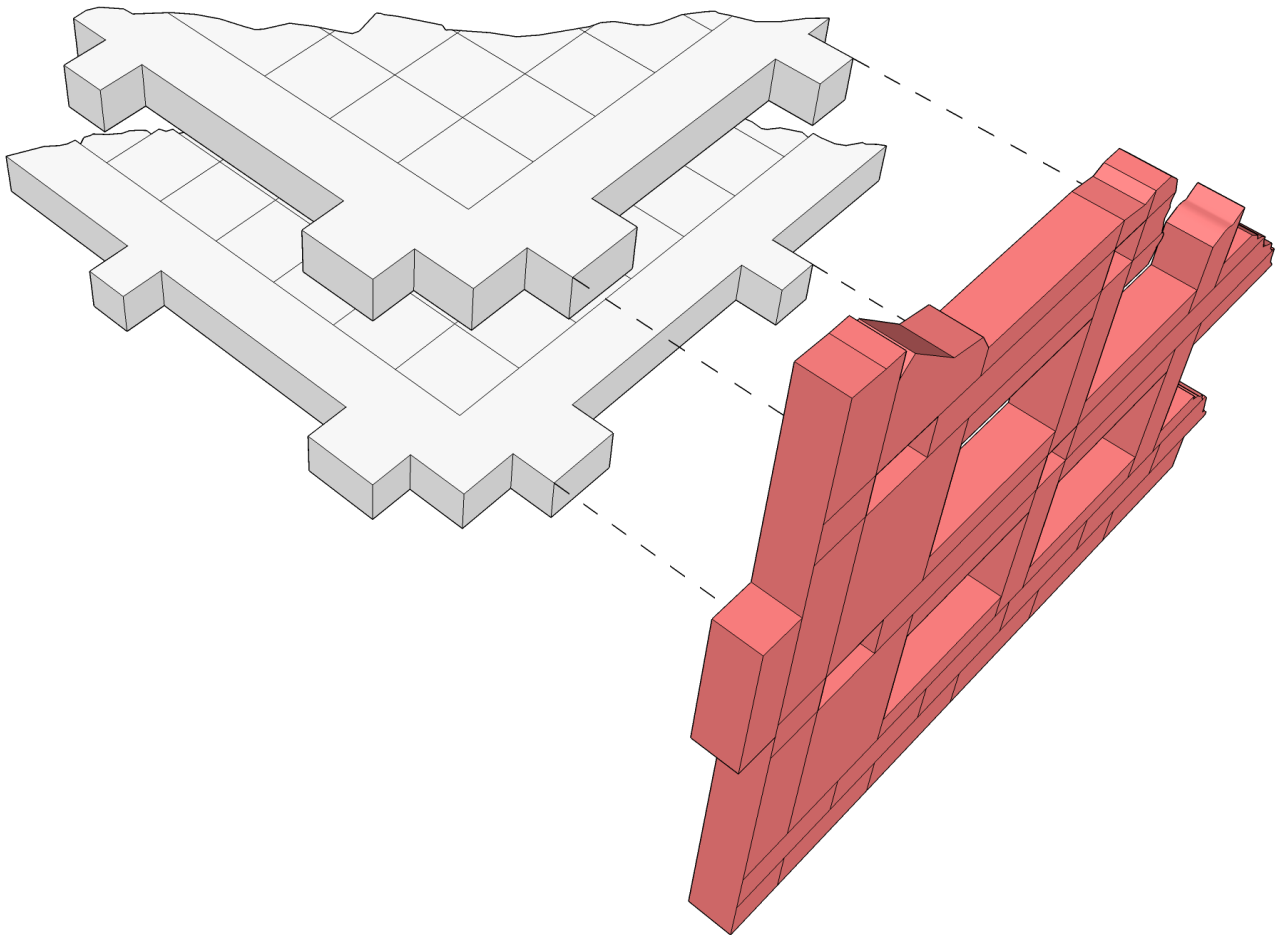

TABLETOP SCENICS

TTSC-SFX-O85
City Ruins

20

TTCOMBAT