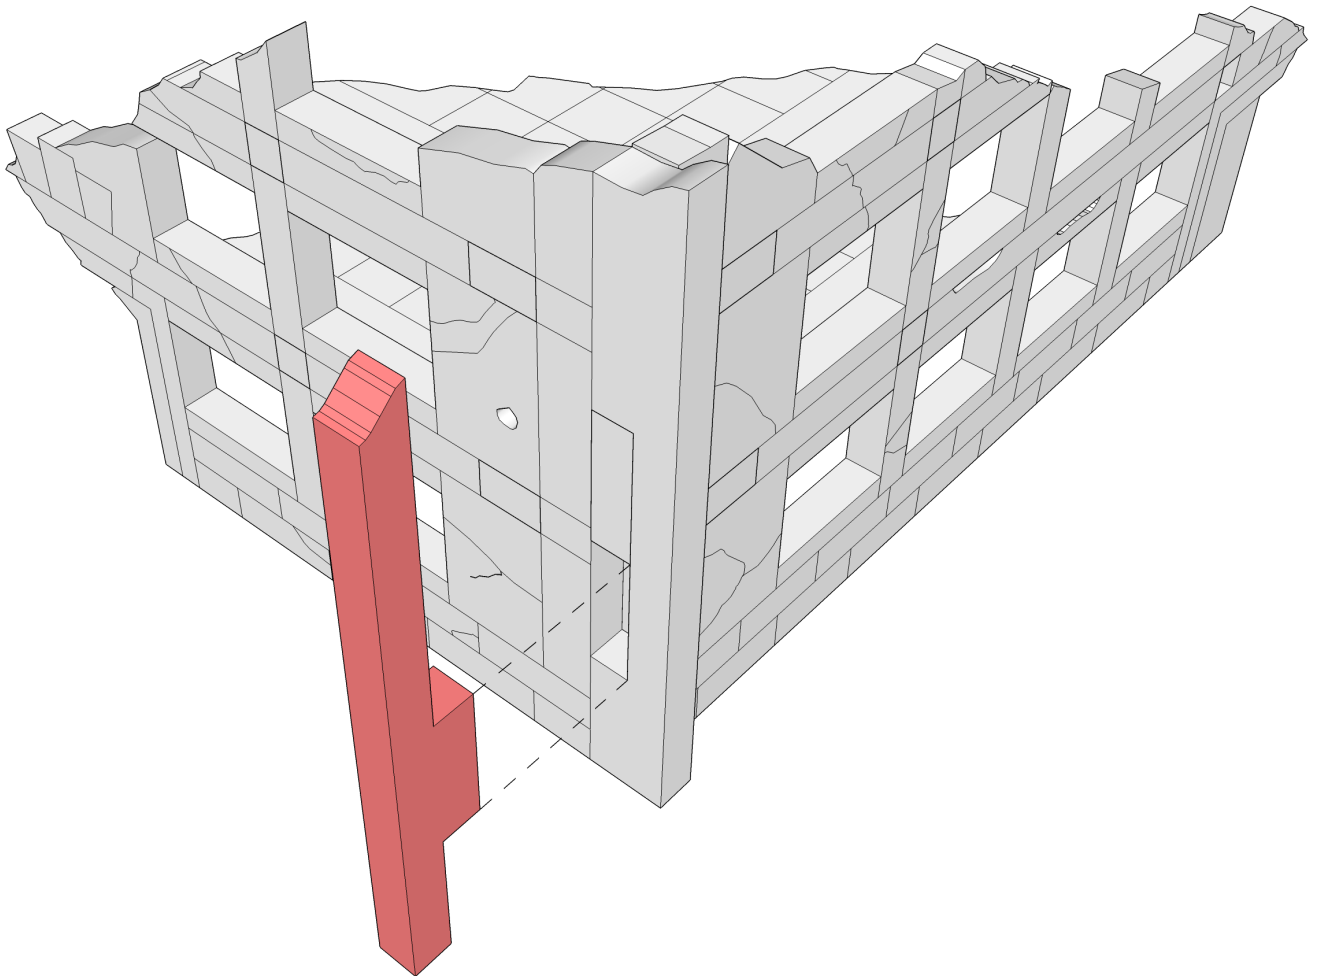

TABLETOP SCENICS

TTSC-SFX-O85
City Ruins

18

TTCOMBAT