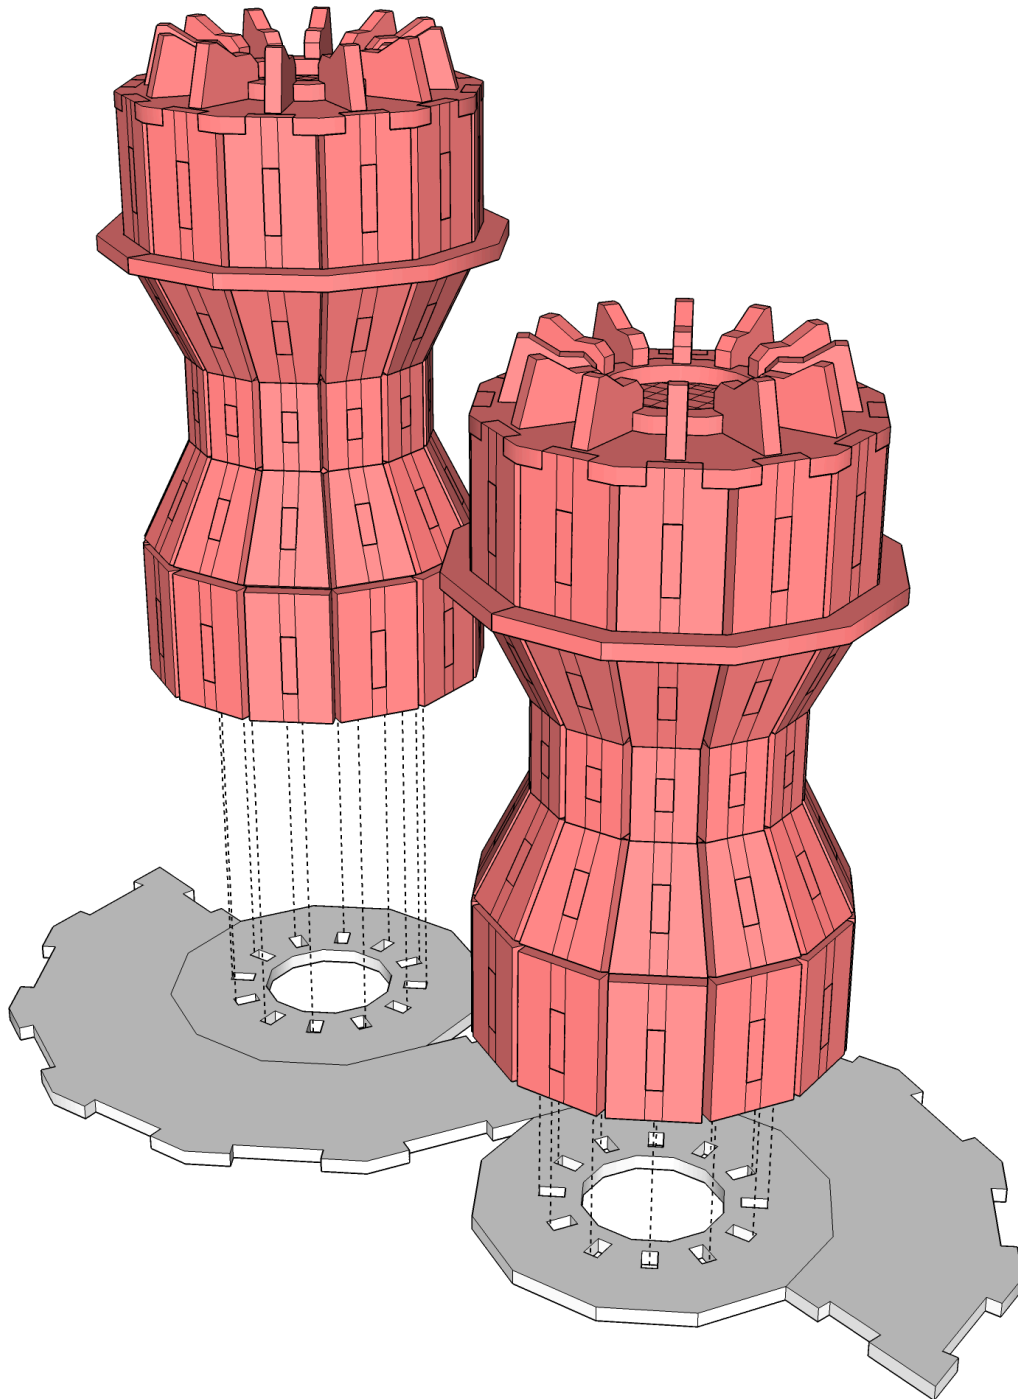

TABLETOP SCENICS

TTSC-SFX-070
Cooling Towers

19

TTCOMBAT