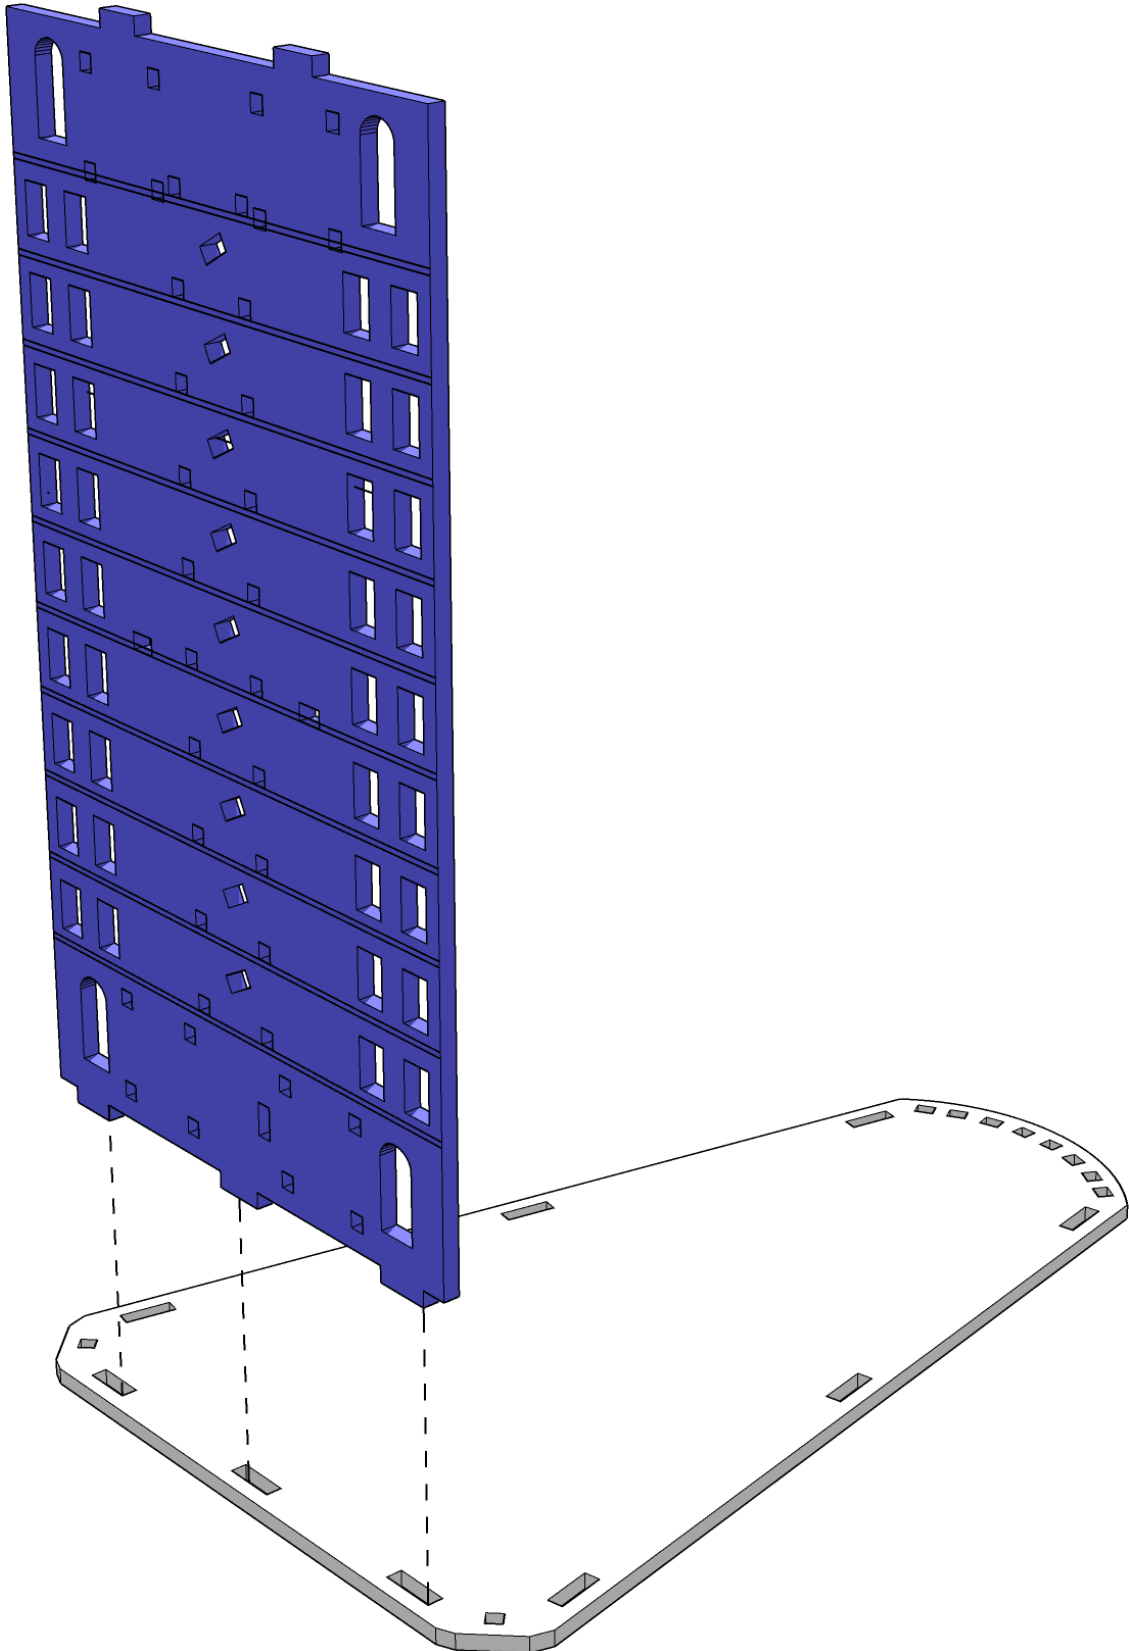

TABLETOP SCENICS

TTSCW-SFX-O54
Level Steel Building

3