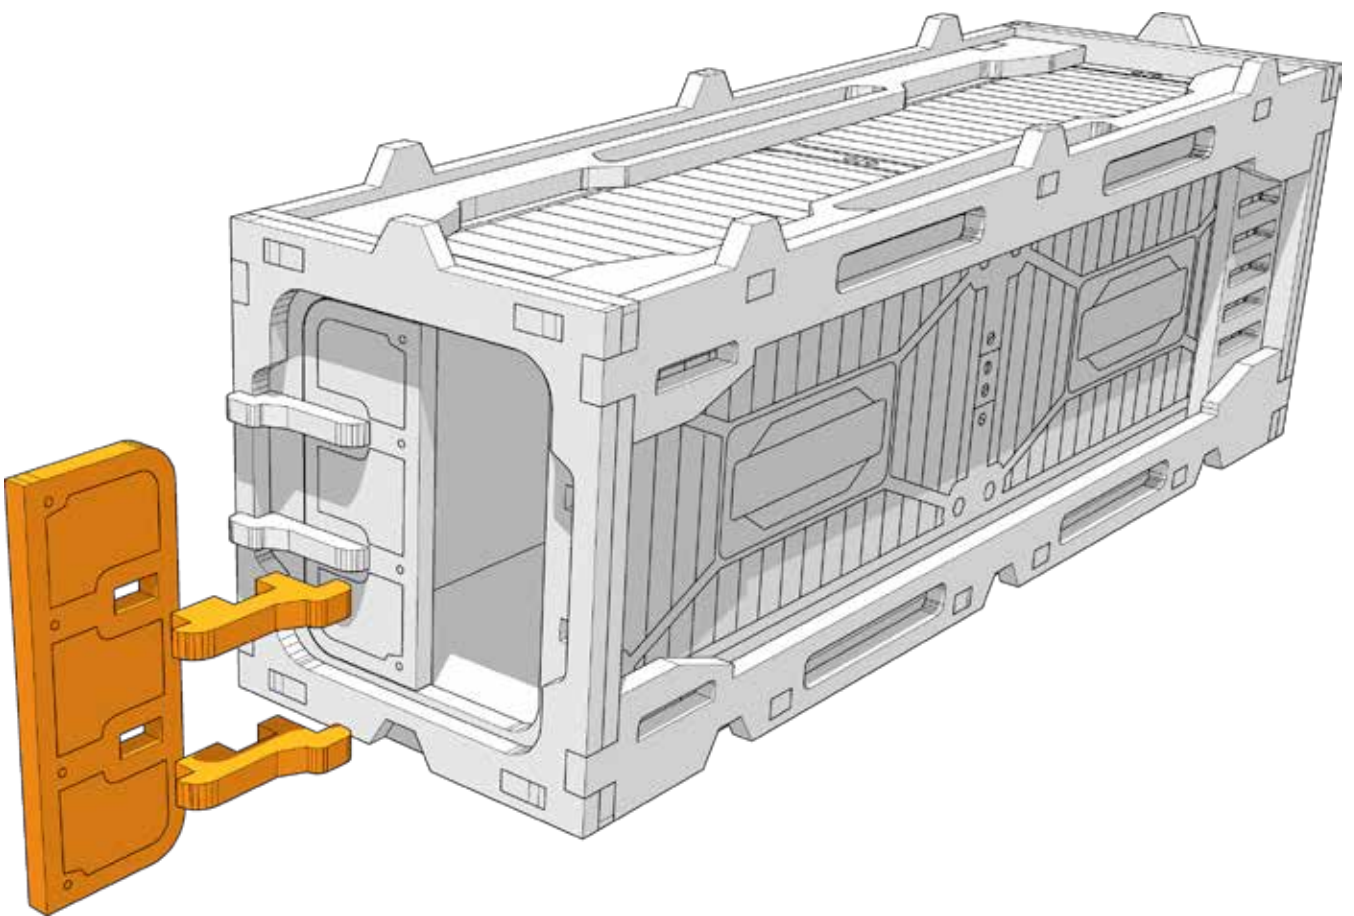

TABLETOP SCENICS

TTSCW-SFU-169
S.I.R Shipping Crates

10

Optional variation step for open doors.

TTCOMBAT