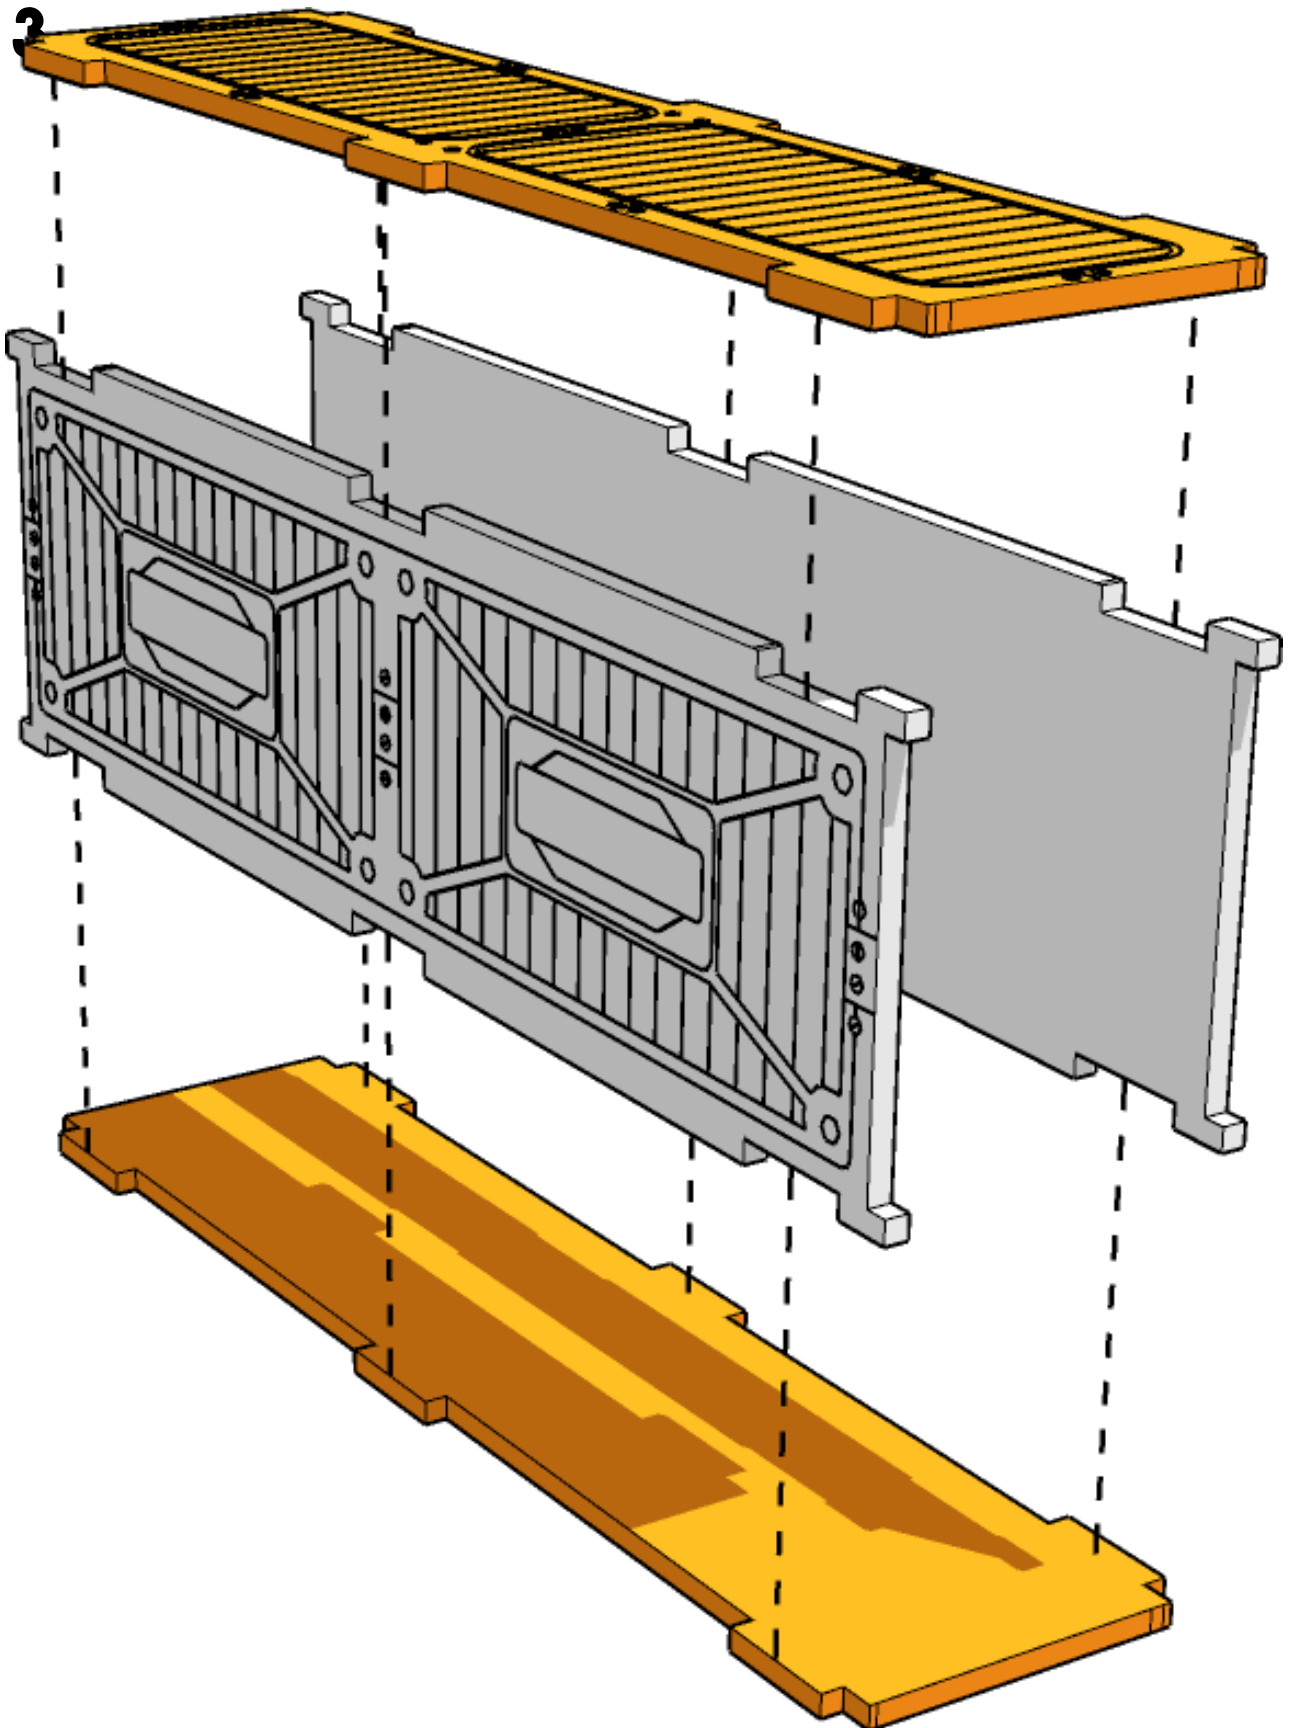

**TABLETOP
SCENICS**

**TTSCW-SFU-169
S.I.R Shipping Crates**

 **TTCOMBAT**

2

These are a series of icons that may be used throughout the instructions to help your assembly.
If in doubt, scroll ahead to confirm.

Do not glue this part

Carefully score and
fold this part

This part - or its placement is
completely optional

Look closely at this step -
The process order or part
used, may be specific

Repeat making this part
the specified number
of times

The next instruction step
will be the same assembly
so far, but from a different
angle

Sub-assembly complete.
This smaller construction
is ready to add to the
main kit

Assembly Complete! There
could be more optional
parts - check to the very end
of instructions

FRAGILE: DO NOT BEND.
“Bendy wood” is designed to
curve around a designed
frame only.

TABLETOP
SCENICS

TTSCW-SFU-169
S.I.R Shipping Crates

TABLETOP SCENICS

TTSCW-SFU-169
S.I.R Shipping Crates

4

TABLETOP SCENICS