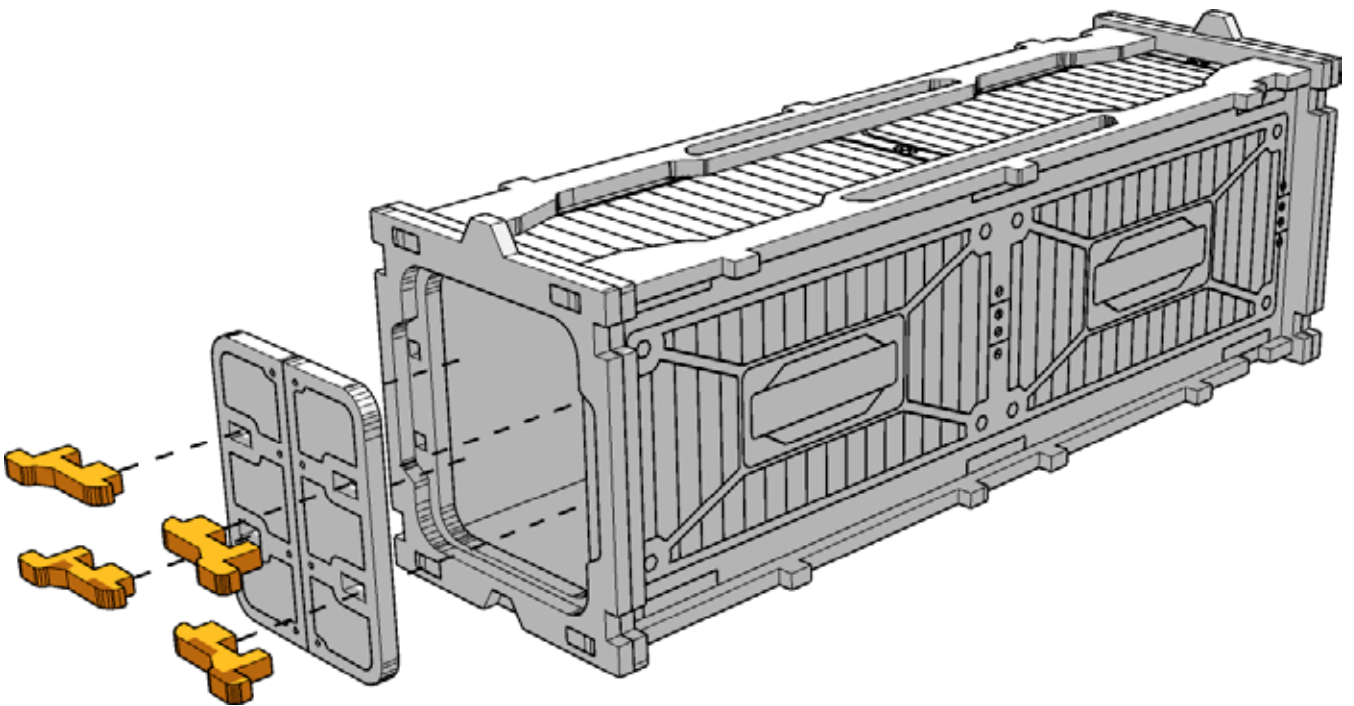

TABLETOP
SCENICS

TTSCW-SFU-169
S.I.R Shipping Crates

8

TABLETOP SCENICS

TTSCW-SFU-169
S.I.R Shipping Crates

9

Recommended to glue hinges to the door, NOT the container, so they can be positioned opened or closed.