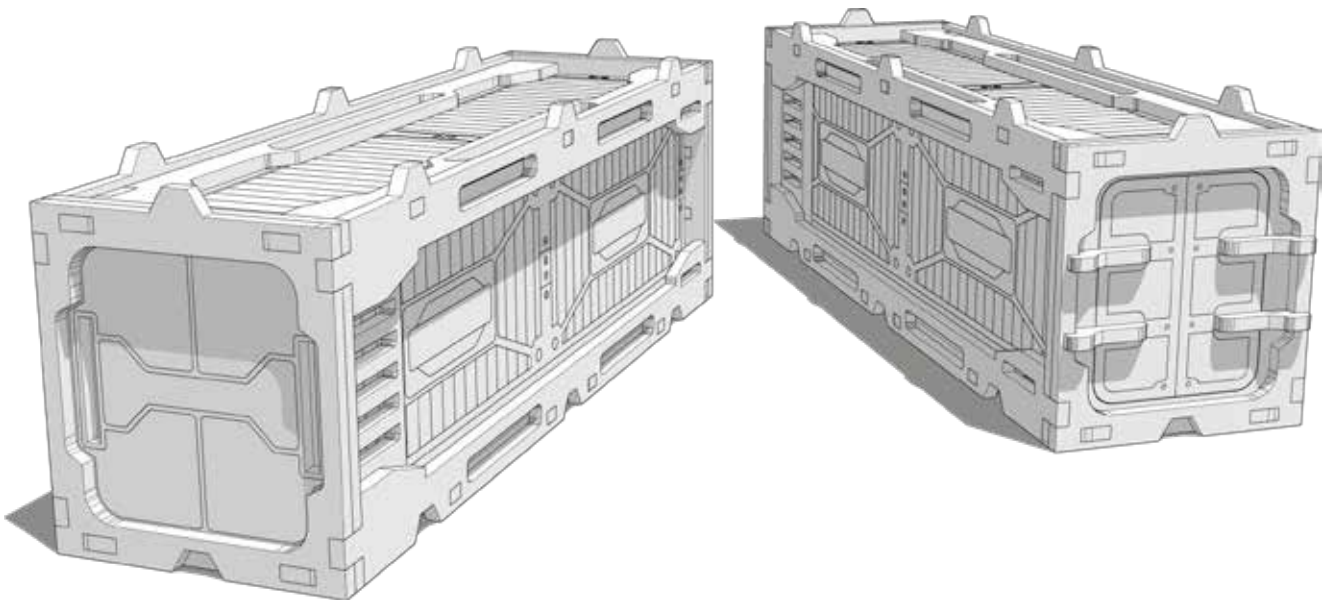

**TABLETOP
SCENICS**

**TTSCW-SFU-169
S.I.R Shipping Crates**

 **TTCOMBAT**

2

These are a series of icons that may be used throughout the instructions to help your assembly.
If in doubt, scroll ahead to confirm.

Do not glue this part

Carefully score and
fold this part

This part - or its placement is
completely optional

Look closely at this step -
The process order or part
used, may be specific

Repeat making this part
the specified number
of times

The next instruction step
will be the same assembly
so far, but from a different
angle

Sub-assembly complete.
This smaller construction
is ready to add to the
main kit

Assembly Complete! There
could be more optional
parts - check to the very end
of instructions