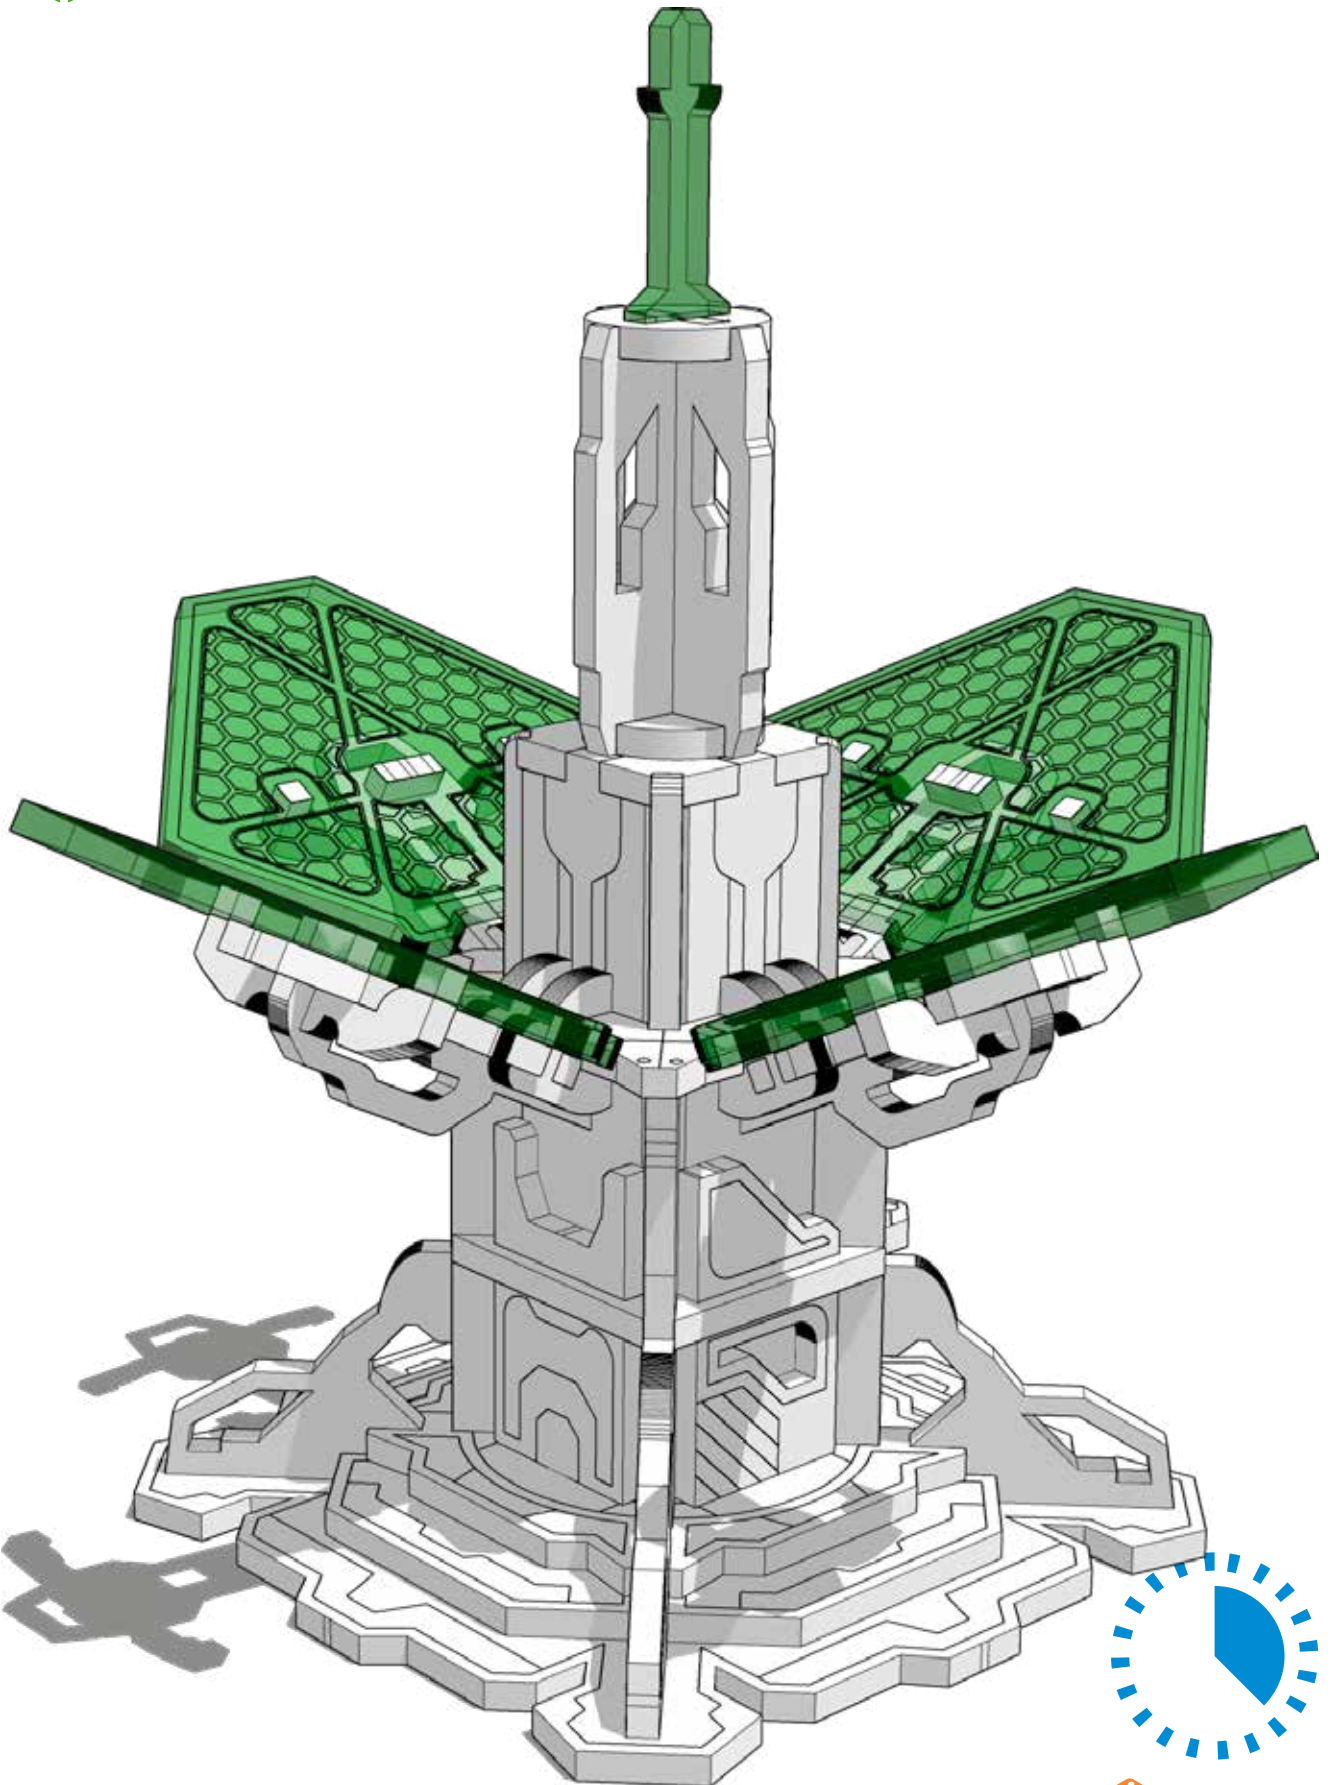

TABLETOP
SCENICS

TTSCW-SFU-167
Satlink

 **TTCOMBAT**

TABLETOP SCENICS

TTSCW-SFU-167
Satlink

2

These are a series of icons that may be used throughout the instructions to help your assembly.
If in doubt, scroll ahead to confirm.

Do not glue this part

Carefully score and
fold this part

This part - or its placement is
completely optional

Look closely at this step -
The process order or part
used, may be specific

Repeat making this part
the specified number
of times

The next instruction step
will be the same assembly
so far, but from a different
angle

Sub-assembly complete.
This smaller construction
is ready to add to the
main kit

Assembly Complete! There
could be more optional
parts - check to the very end
of instructions