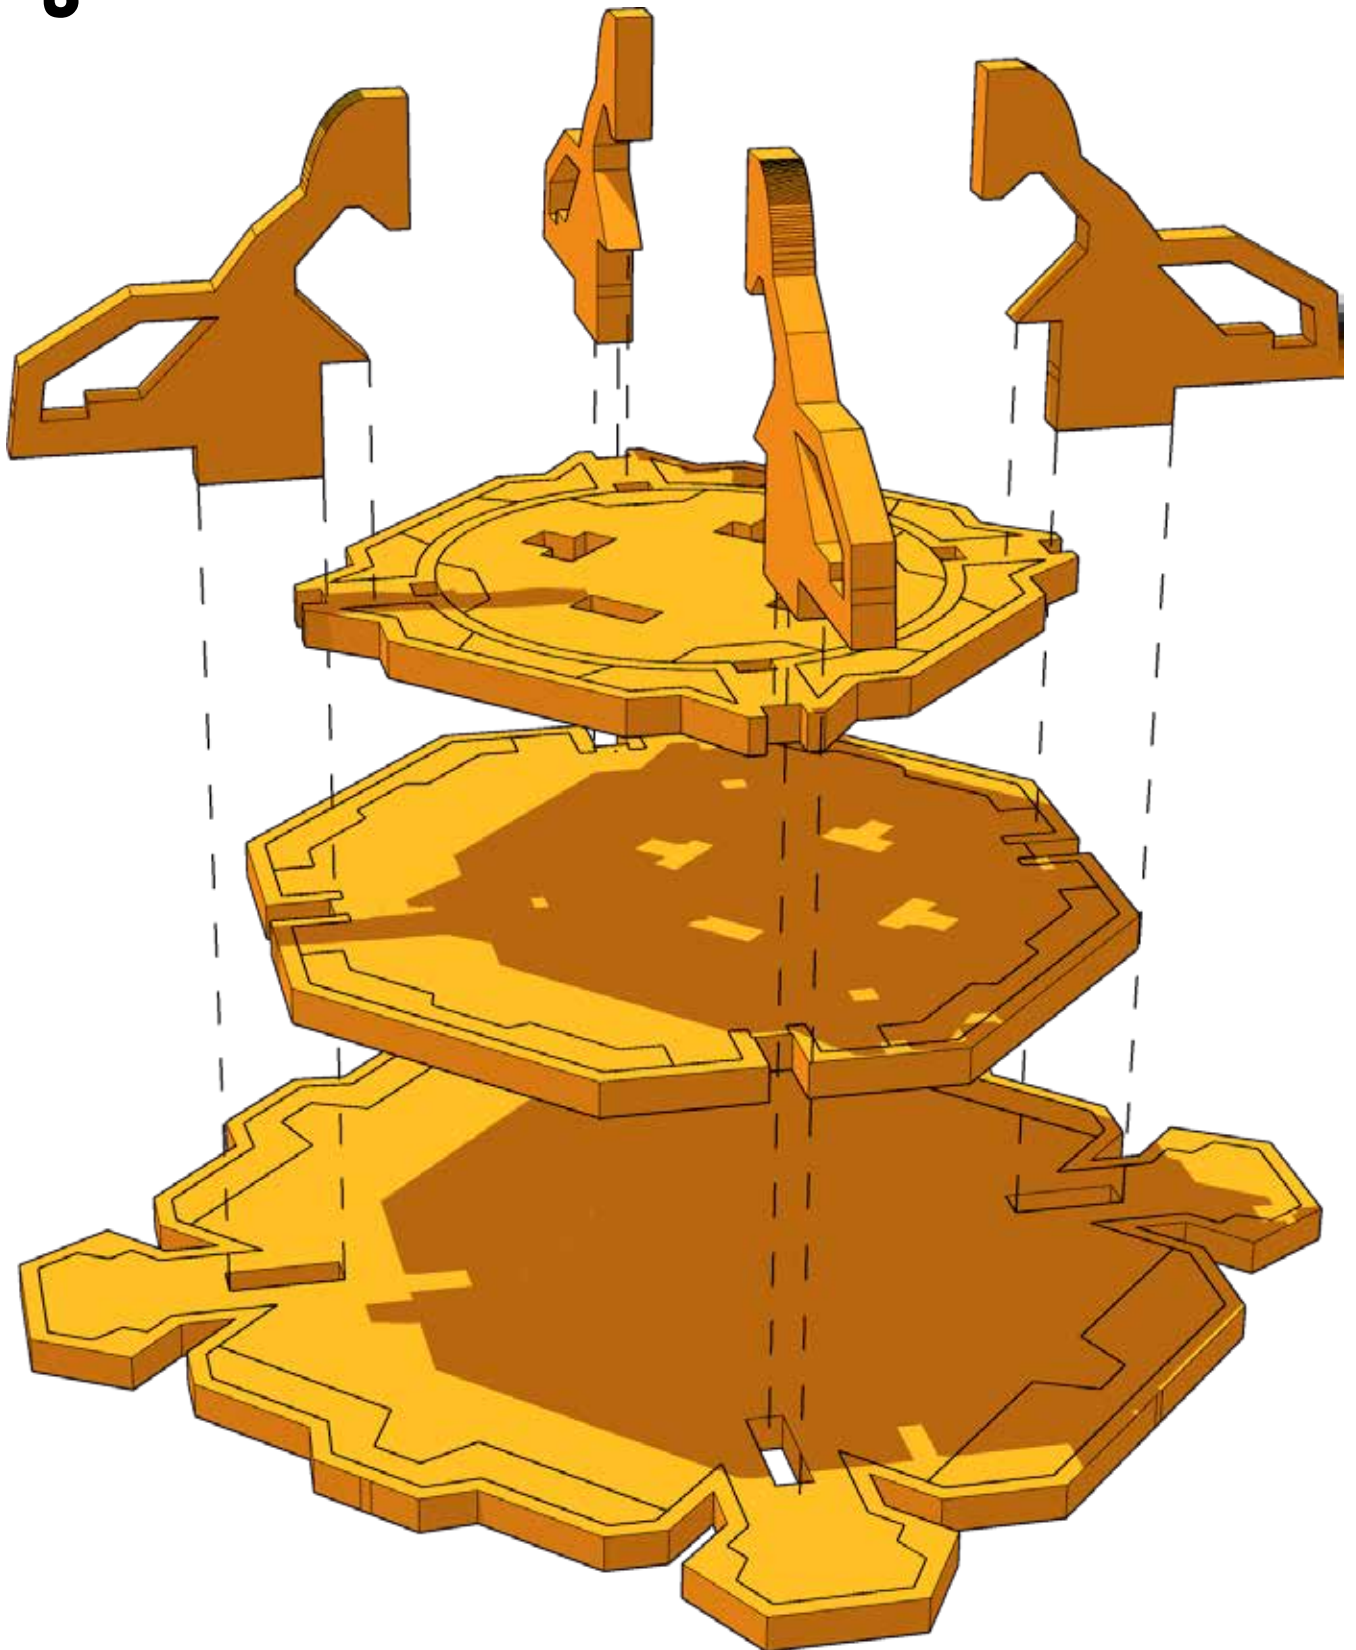

TABLETOP
SCENICS

TTSCW-SFU-167
Satlink

 **TTCOMBAT**

TABLETOP SCENICS

TTSCW-SFU-167
Satlink

2

These are a series of icons that may be used throughout the instructions to help your assembly.
If in doubt, scroll ahead to confirm.

Do not glue this part

Carefully score and
fold this part

This part - or its placement is
completely optional

Look closely at this step -
The process order or part
used, may be specific

Repeat making this part
the specified number
of times

The next instruction step
will be the same assembly
so far, but from a different
angle

Sub-assembly complete.
This smaller construction
is ready to add to the
main kit

Assembly Complete! There
could be more optional
parts - check to the very end
of instructions

FRAGILE: DO NOT BEND.
“Bendy wood” is designed to
curve around a designed
frame only.

TABLETOP SCENICS

TTSCW-SFU-167
Satlink

3

TABLETOP SCENICS

TTSCW-SFU-167
Satlink

4

TABLETOP SCENICS