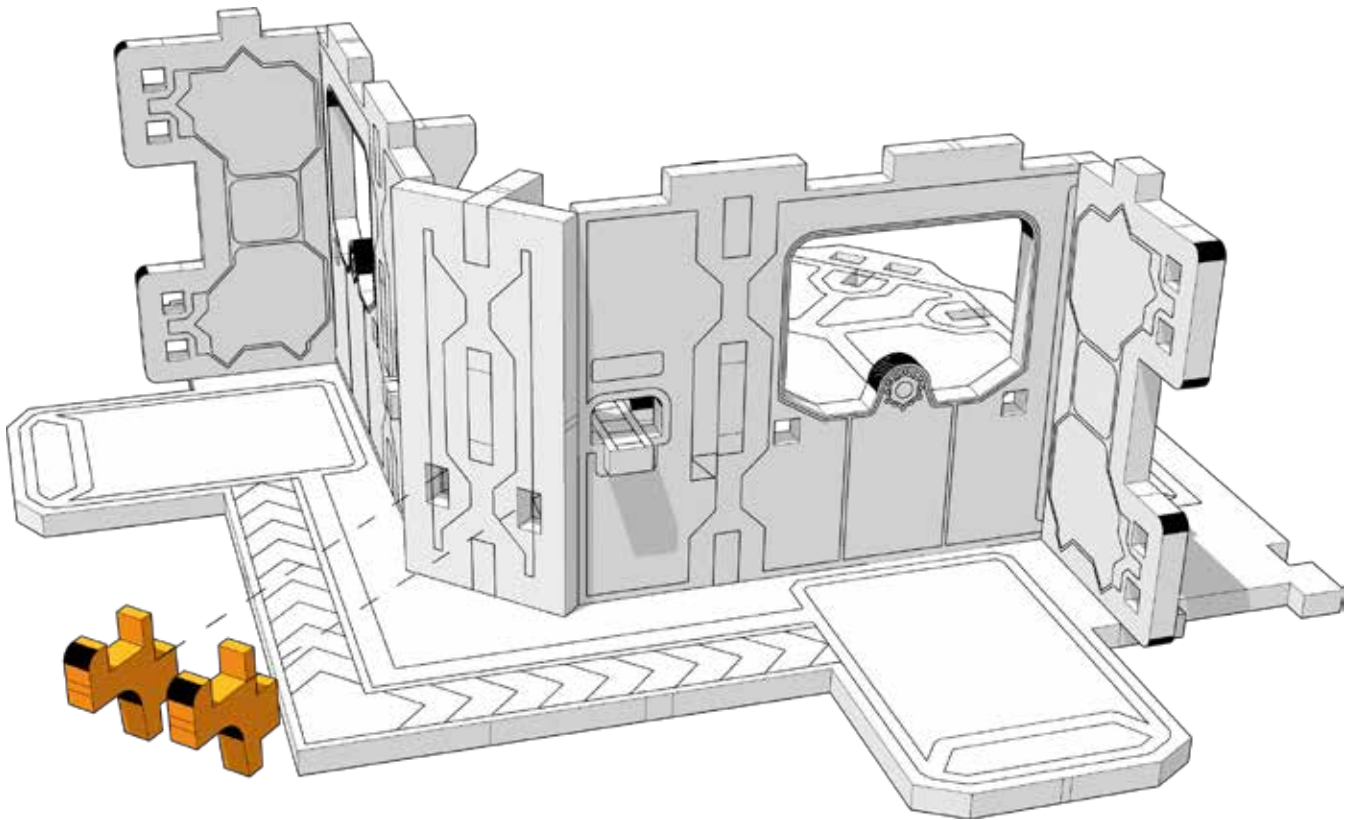

TABLETOP SCENICS

TTSCW-SFU-165
Foodbars

12