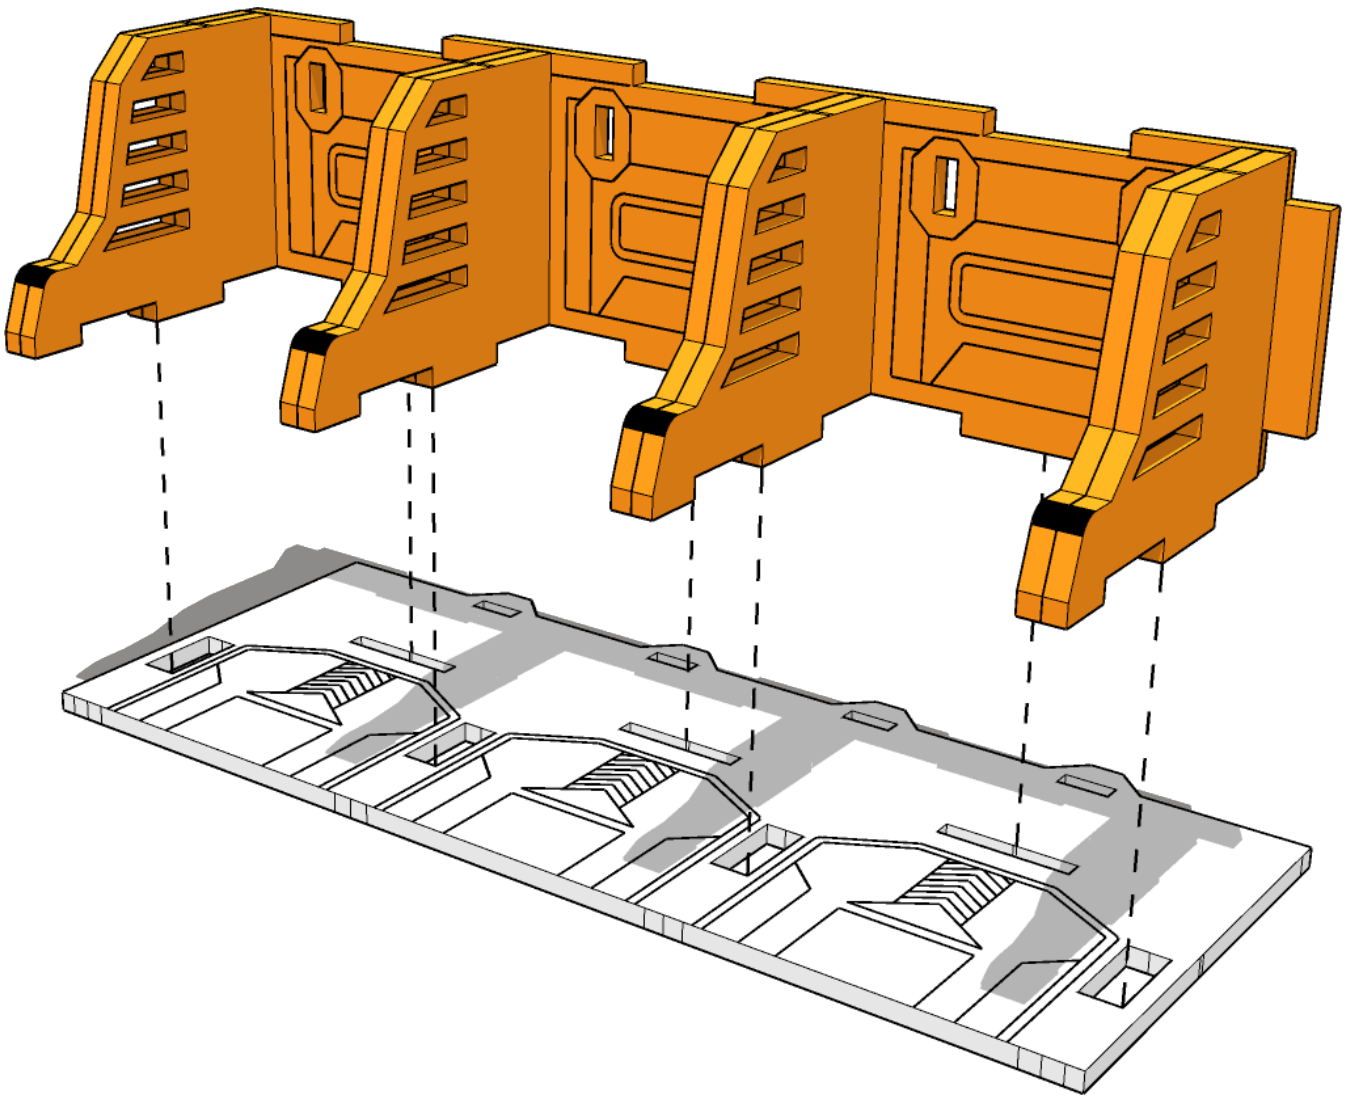

TABLETOP SCENICS

TTSCW-SFU-162
Wastestation

5