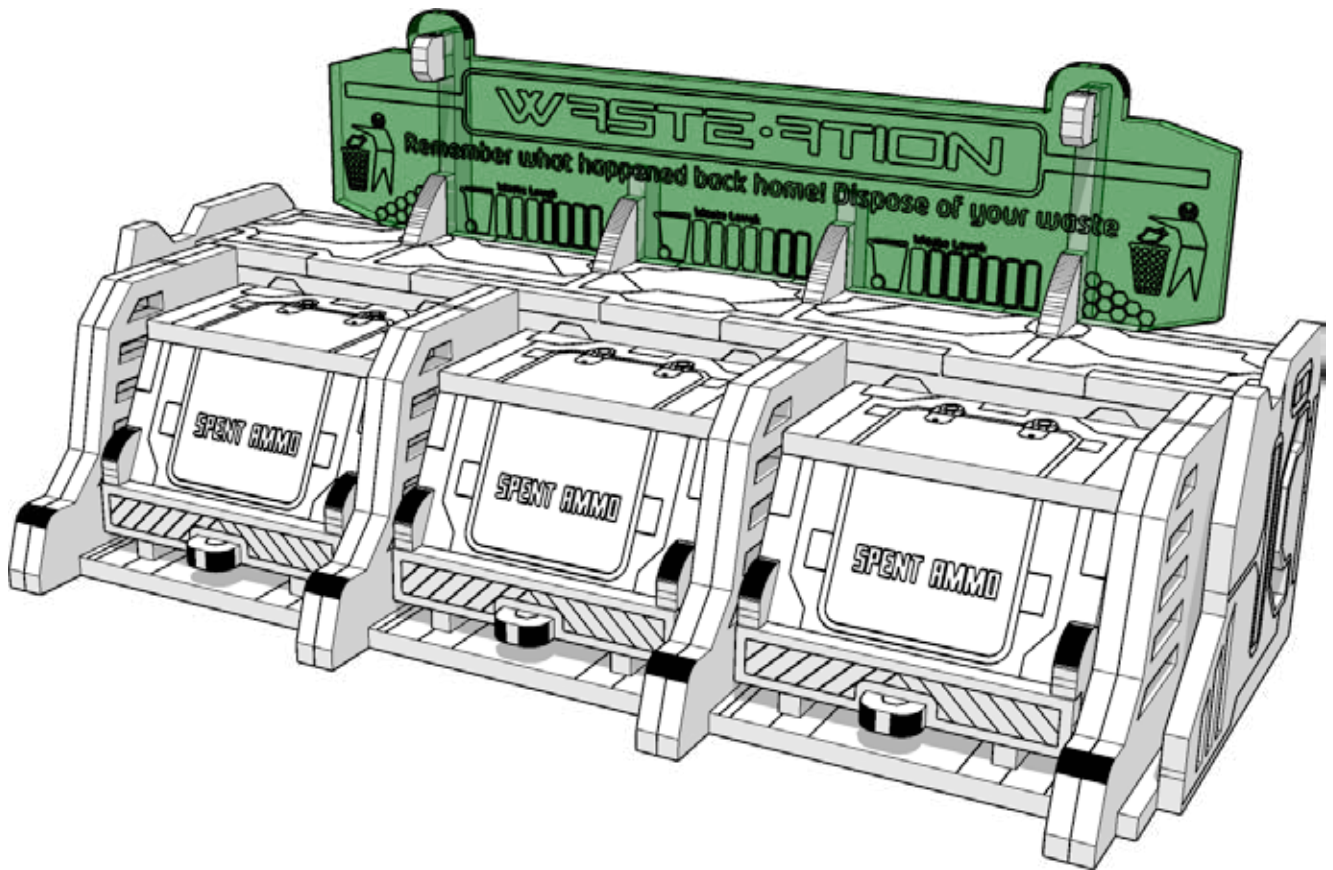

TABLETOP
SCENICS

TTSCW-SFU-162
Wastestation

 **TTCOMBAT**

2

These are a series of icons that may be used throughout the instructions to help your assembly.
If in doubt, scroll ahead to confirm.

Do not glue this part

Carefully score and
fold this part

This part - or its placement is
completely optional

Look closely at this step -
The process order or part
used, may be specific

Repeat making this part
the specified number
of times

The next instruction step
will be the same assembly
so far, but from a different
angle

Sub-assembly complete.
This smaller construction
is ready to add to the
main kit

Assembly Complete! There
could be more optional
parts - check to the very end
of instructions