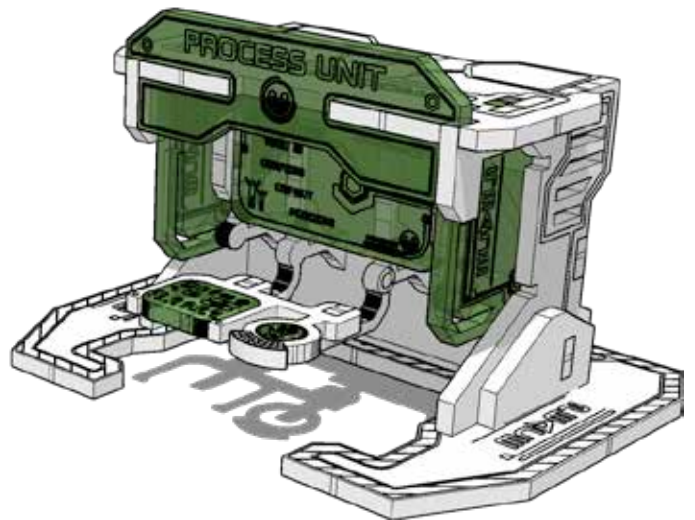

TABLETOP  
**SCENICS**

**TTSCW-SFU-161**  
**Process Unit**

 **TTCOMBAT**

# TABLETOP SCENICS

**TTSCW-SFU-161**  
**Process Unit**

## 2

These are a series of icons that may be used throughout the instructions to help your assembly.  
If in doubt, scroll ahead to confirm.

Do not glue this part

Carefully score and  
fold this part

This part - or its placement is  
completely optional

Look closely at this step -  
The process order or part  
used, may be specific

Repeat making this part  
the specified number  
of times

The next instruction step  
will be the same assembly  
so far, but from a different  
angle